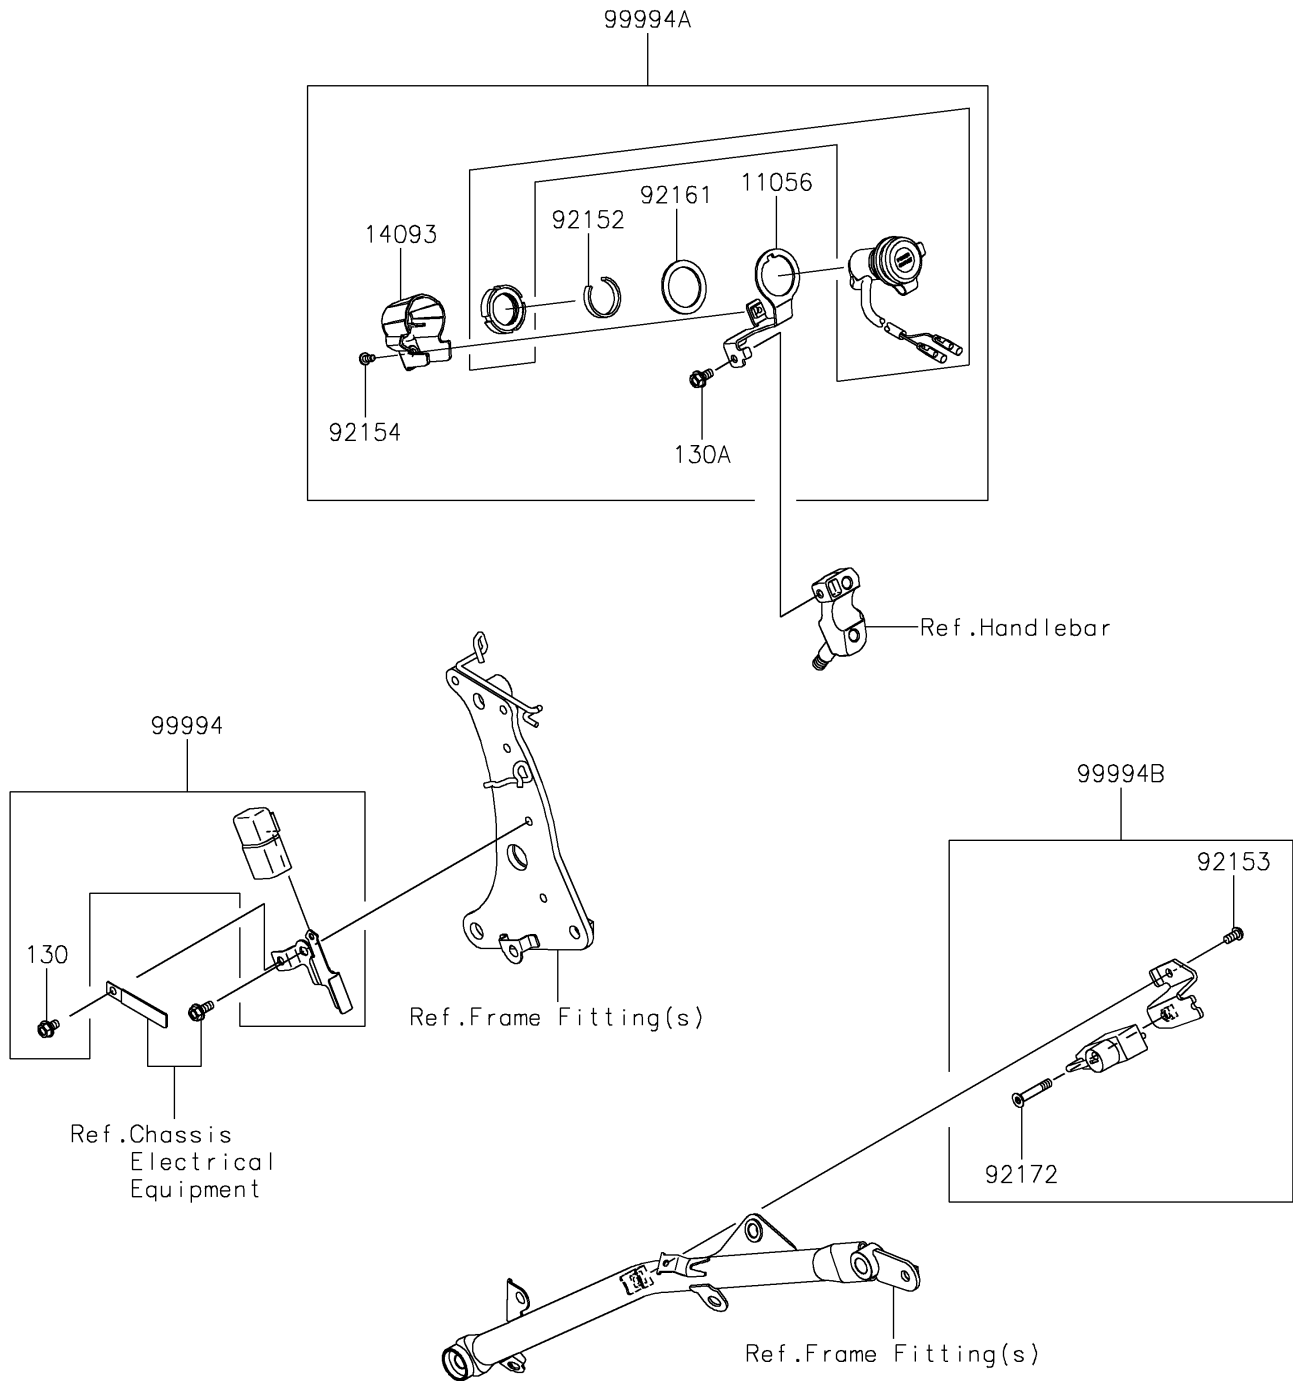

2020 VULCAN® S ABS CAFE PARTS DIAGRAM

Accessory(Helmet Lock etc.)

F2910C

2020 VULCAN® S ABS CAFE PARTS LIST

Accessory(Helmet Lock etc.)

ITEM NAME	PART NUMBER	QUANTITY
BRACKET (Ref # 11056)	11056-7538	1
BOLT-FLANGED,6X10 (Ref # 130)	130AA0610	1
BOLT-FLANGED,6X12 (Ref # 130A)	130BB0612	1
COVER,SOCKET (Ref # 14093)	14093-0212	1
COLLAR (Ref # 92152)	92152-2135	1
BOLT,6X12 (Ref # 92153)	92153-0906	1
BOLT,SOCKET,5X10 (Ref # 92154)	92154-1292	1
DAMPER (Ref # 92161)	92161-1789	1
SCREW,HEXLOBE,6X35 (Ref # 92172)	92172-0835	1
KIT-ACCESSORY,RELAY (Ref # 99994)	99994-0510	1
KIT-ACCESSORY,DC SOCKET (Ref # 99994A)	99994-0541	1
KIT-ACCESSORY,HELMET LOCK (Ref # 99994B)	99994-0880	1