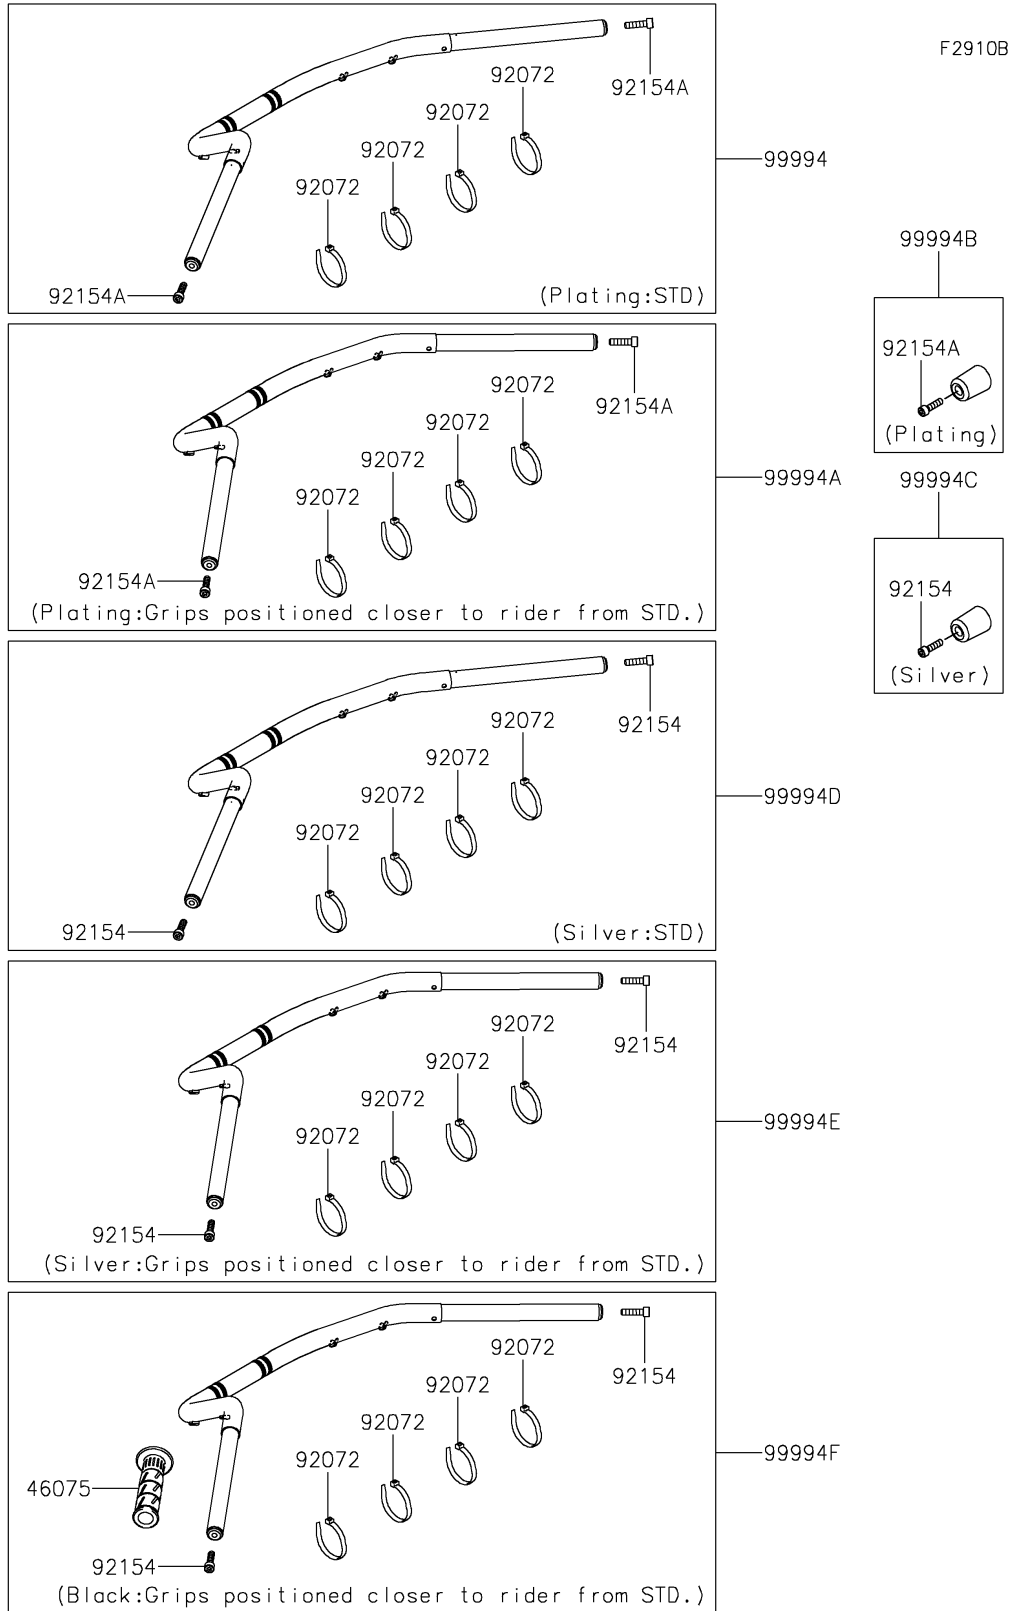

2017 Vulcan S ABS CAFE PARTS DIAGRAM

Accessory(Handlebar)

2017 Vulcan S ABS CAFE PARTS LIST

Accessory(Handlebar)

ITEM NAME	PART NUMBER	QUANTITY
GRIP,HANDLE,LH (Ref # 46075)	46075-0564	1
BAND,L=140 (Ref # 92072)	92072-1293	4
BOLT,SOCKET,8X30 (Ref # 92154)	92154-0440	2
BOLT,SOCKET,8X30 (Ref # 92154A)	92154-1866	2
KIT.,HANDLE PLATING,STD (Ref # 99994)	99994-0543	1
KIT.,HANDLE PLATING,#A (Ref # 99994A)	99994-0544	1
KIT.,HANDLE BAR END CAP,CH (Ref # 99994B)	99994-0575	1
KIT.,HANDLE BAR END CAP,PA (Ref # 99994C)	99994-0705	1
KIT.,HANDLEBAR,#1 (Ref # 99994D)	99994-0706	1
KIT.,HANDLEBAR,#2 (Ref # 99994E)	99994-0707	1
KIT-ACCESSORY,HANDLE W/ L GRIP (Ref # 99994F)	99994-0827	1