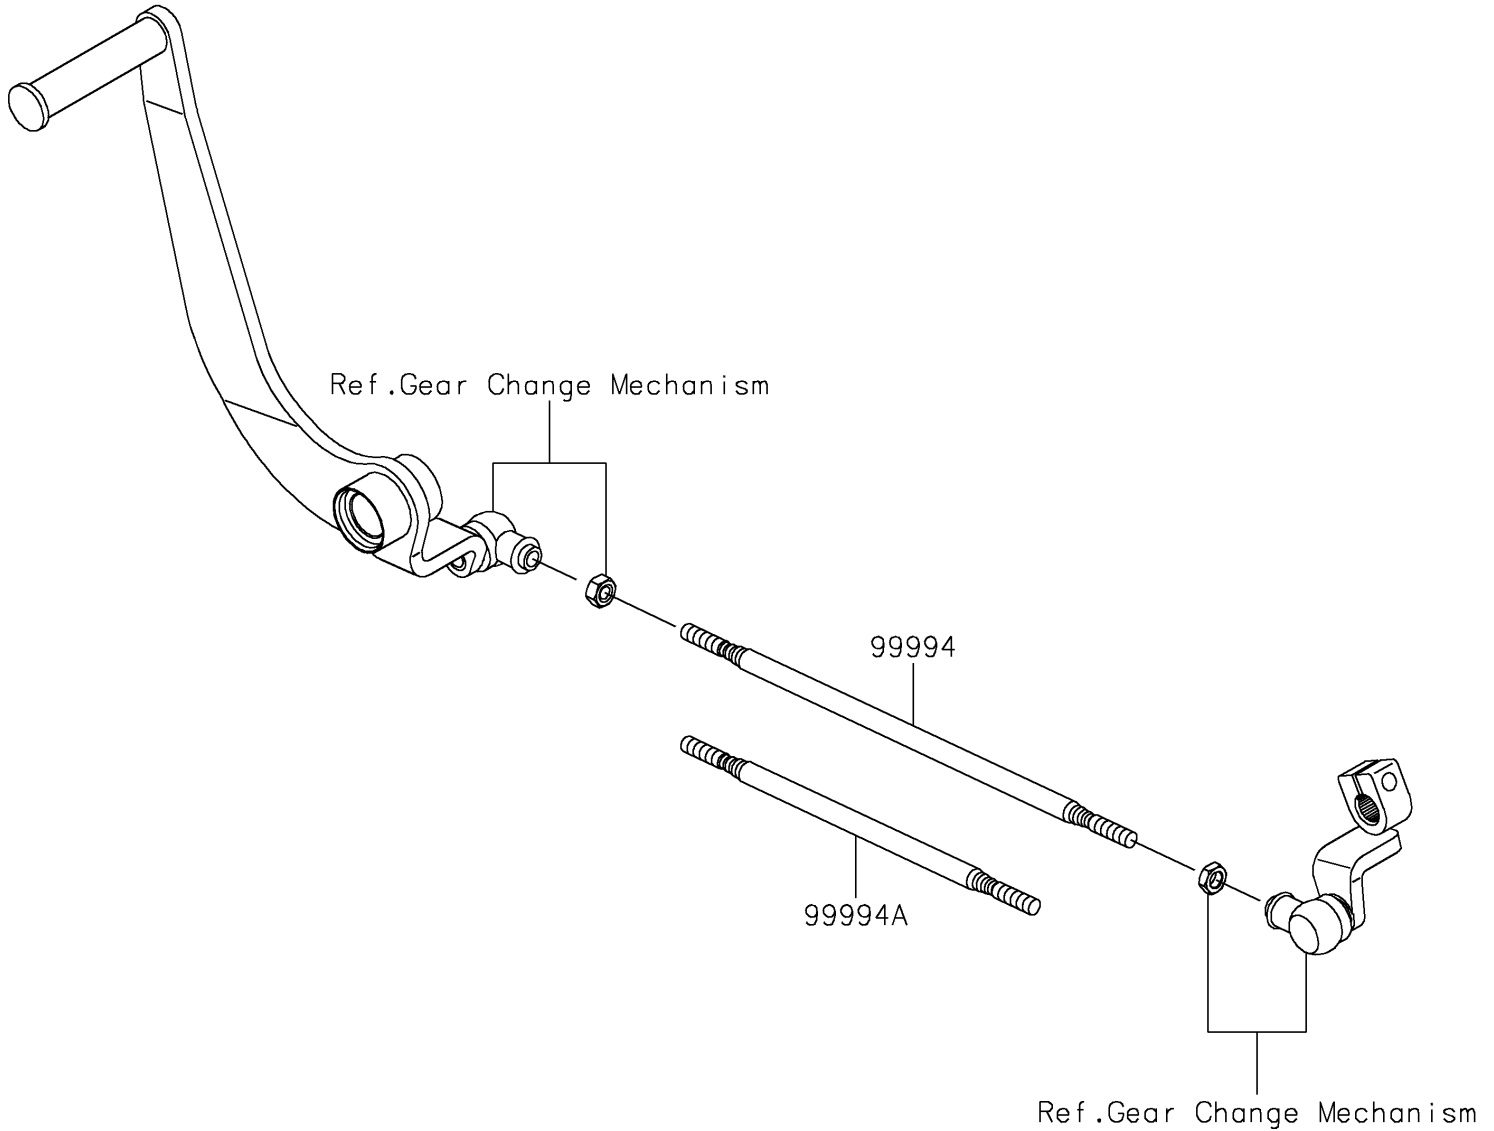

2017 Vulcan S ABS CAFE PARTS DIAGRAM

Accessory(Tie Rod)

F2910A

2017 Vulcan S ABS CAFE PARTS LIST

Accessory(Tie Rod)

ITEM NAME	PART NUMBER	QUANTITY
SHIFT ROD KIT,L=230MM (Ref # 99994)	99994-0659	1
SHIFT ROD KIT,L=180MM (Ref # 99994A)	99994-0674	1