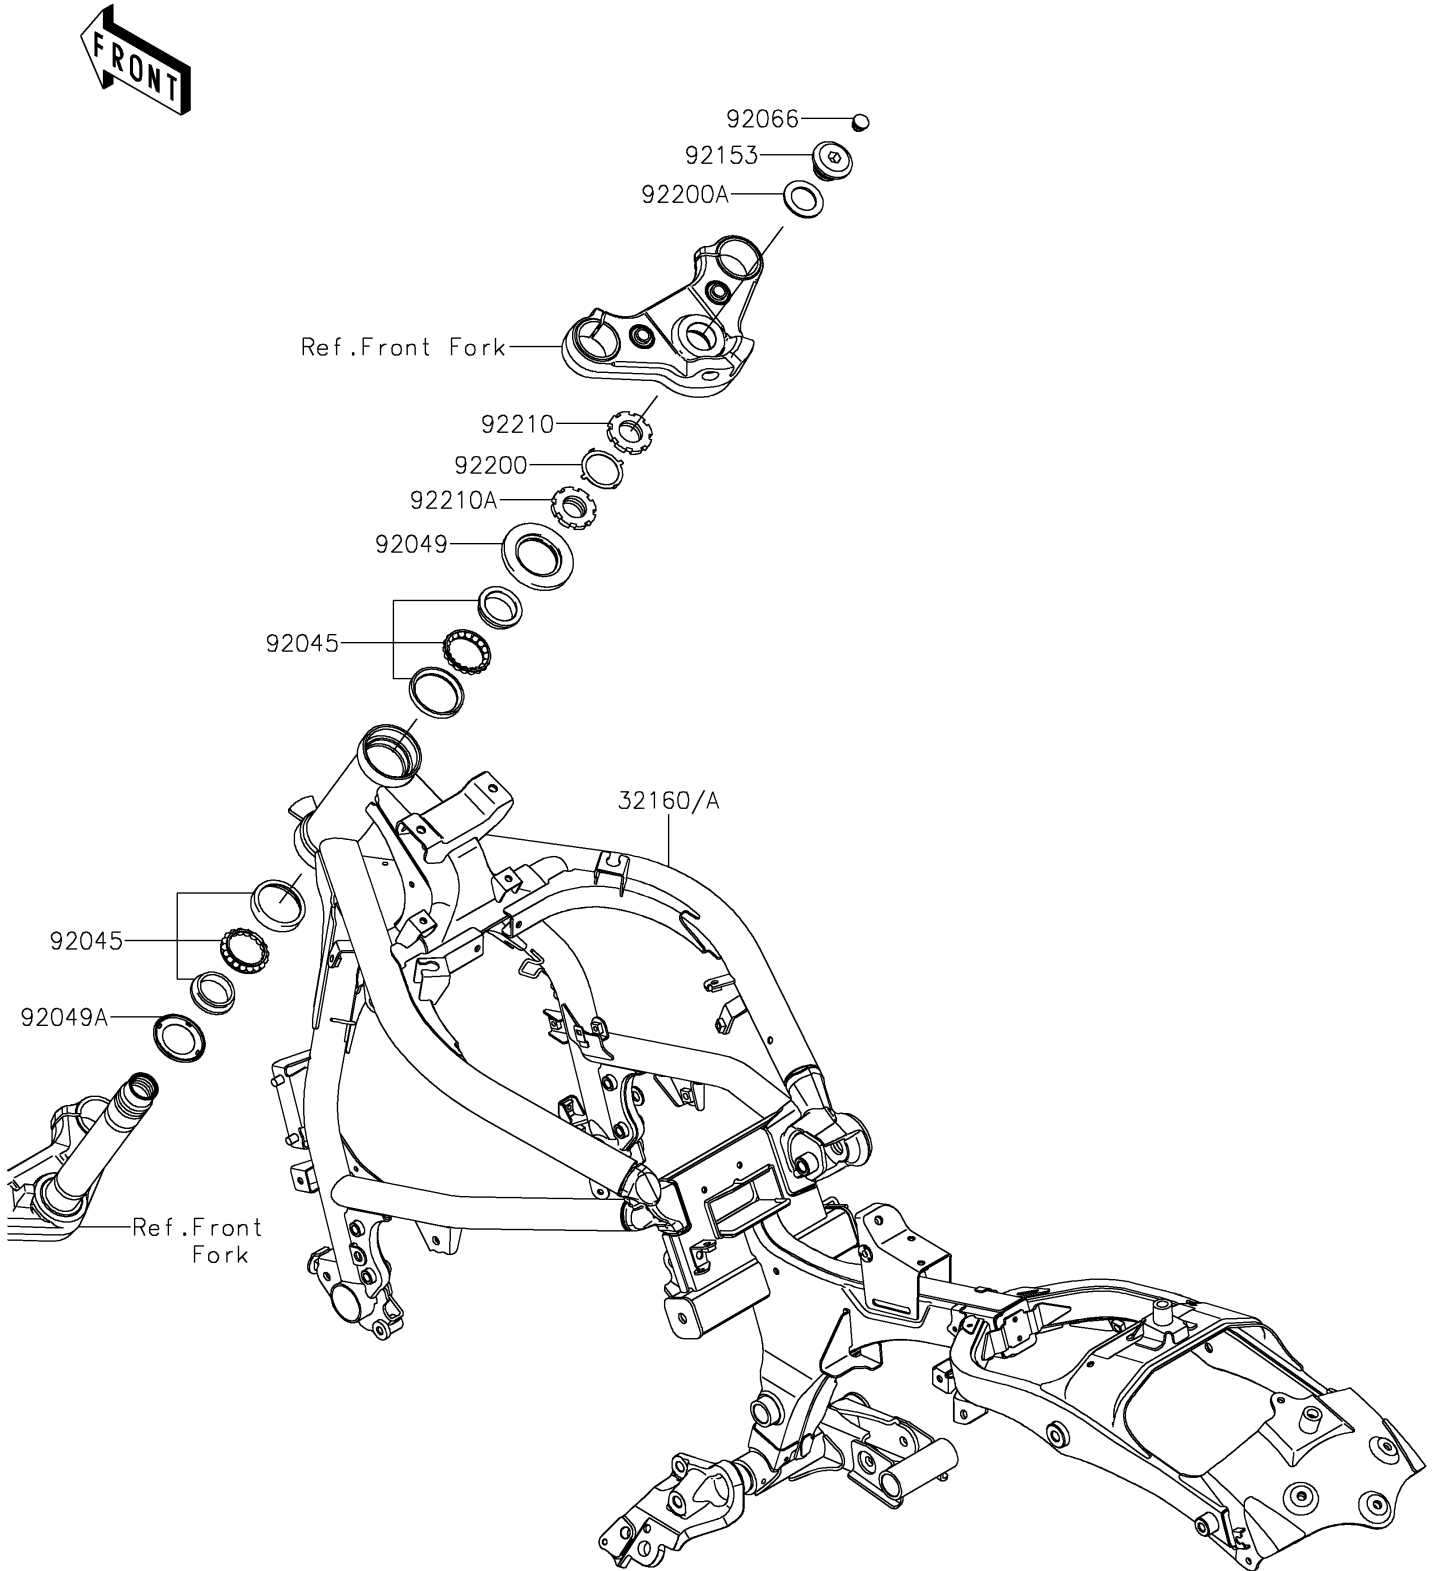

2017 Vulcan S ABS CAFE PARTS DIAGRAM

Frame

F2120

2017 Vulcan S ABS CAFE PARTS LIST

Frame

ITEM NAME	PART NUMBER	QUANTITY
FRAME-COMP,F.S.BLACK (Ref # 32160)	32160-0734-18R	1
BEARING-BALL,SF07A17PX1V1 (Ref # 92045)	92045-1384	2
SEAL-OIL (Ref # 92049)	92049-0131	1
SEAL-OIL (Ref # 92049A)	92049-0137	1
PLUG (Ref # 92066)	92066-0071	1
BOLT,26MM (Ref # 92153)	92153-0474	1
WASHER (Ref # 92200)	92200-0036	1
WASHER,27X42X2.3 (Ref # 92200A)	92200-0753	1
NUT,STEERING STEM,35MM (Ref # 92210)	92210-0534	1
NUT,STEERING STEM,35MM (Ref # 92210A)	92210-0535	1