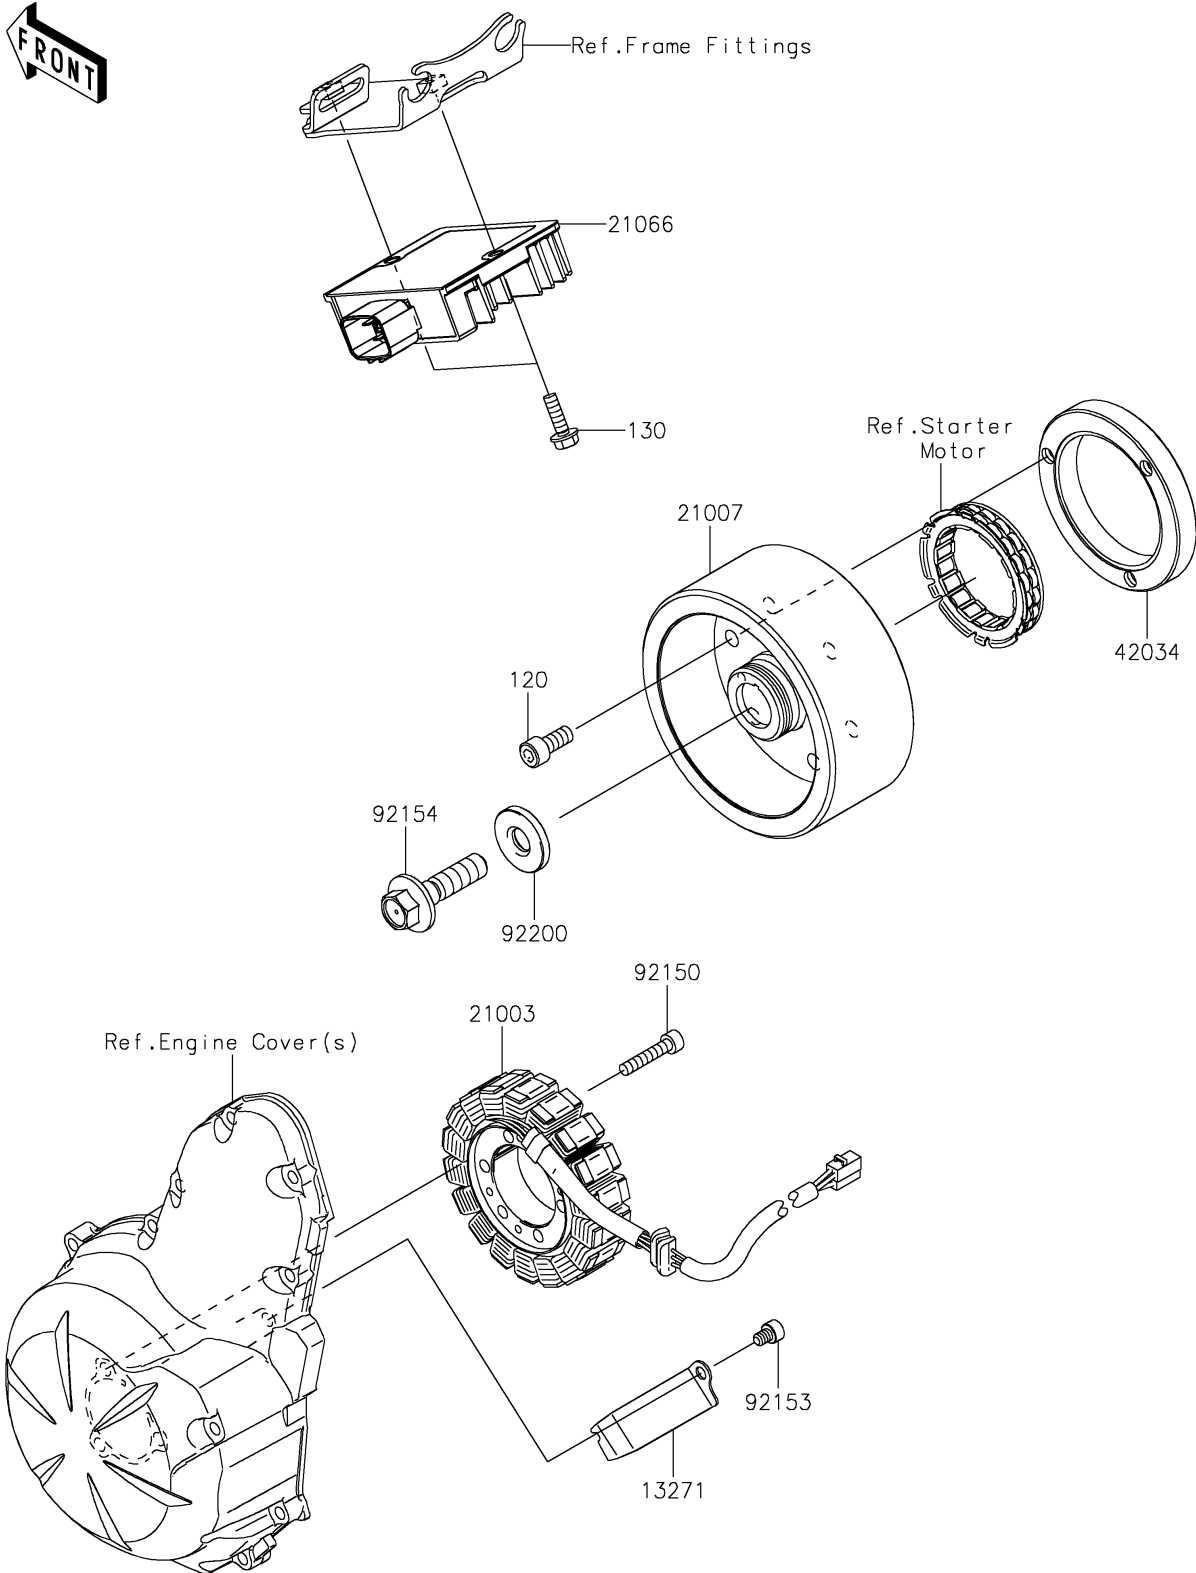

# 2020 VULCAN® S ABS CAFE PARTS DIAGRAM

Generator

E1810

## 2020 VULCAN® S ABS CAFE PARTS LIST

### Generator

ITEM NAME	PART NUMBER	QUANTITY
BOLT-SOCKET,8X18 (Ref # 120)	120CA0818	3
BOLT-FLANGED,6X20 (Ref # 130)	130BA0620	2
PLATE (Ref # 13271)	13271-0952	1
STATOR (Ref # 21003)	21003-0164	1
ROTOR (Ref # 21007)	21007-0601	1
REGULATOR-VOLTAGE (Ref # 21066)	21066-0750	1
COUPLING (Ref # 42034)	42034-1143	1
BOLT,SOCKET,6X30 (Ref # 92150)	92150-1433	3
BOLT,SOCKET,6X8 (Ref # 92153)	92153-1414	1
BOLT,FLANGED,12X45 (Ref # 92154)	92154-1812	1
WASHER,12X33X5 (Ref # 92200)	92200-0220	1