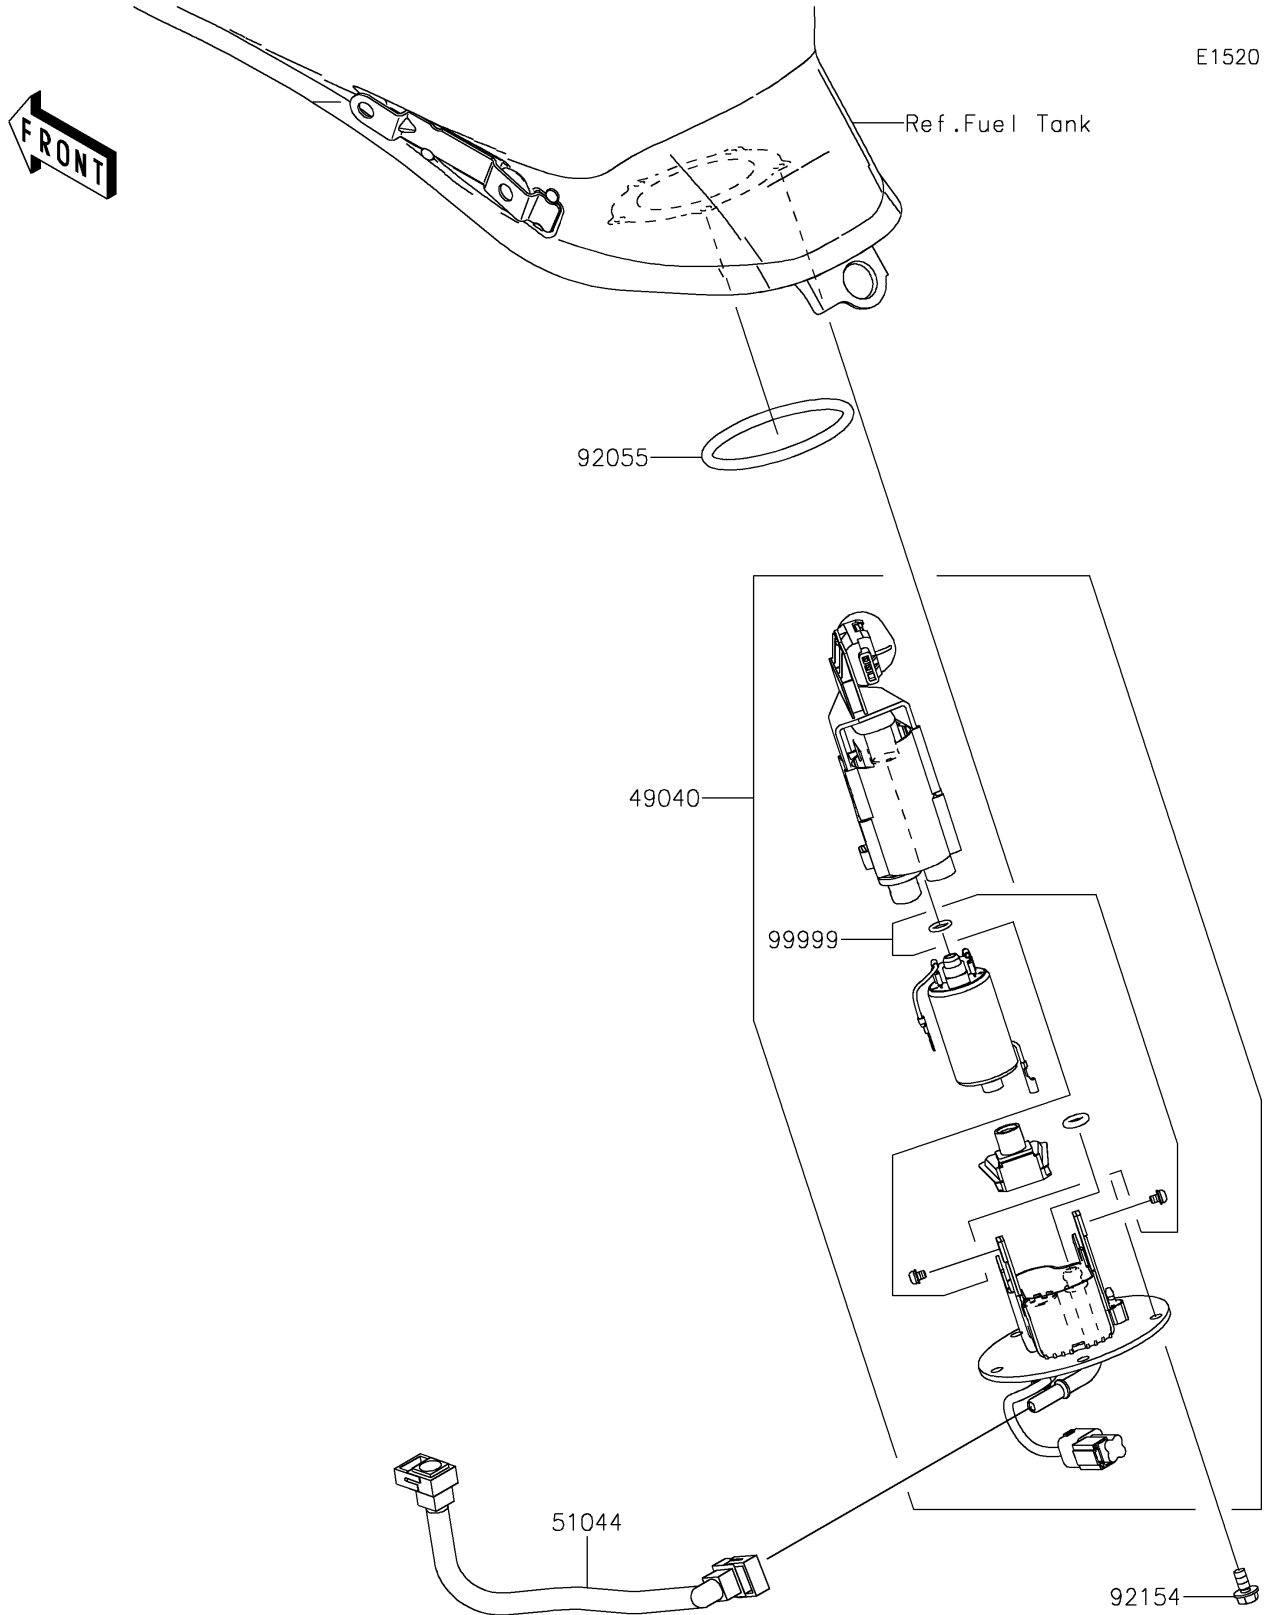

2017 Vulcan S ABS CAFE PARTS DIAGRAM

Fuel Pump

2017 Vulcan S ABS CAFE PARTS LIST

Fuel Pump

ITEM NAME	PART NUMBER	QUANTITY
PUMP-FUEL (Ref # 49040)	49040-0738	1
TUBE-ASSY,FUEL (Ref # 51044)	51044-0851	1
RING-O,74.6X5.7 (Ref # 92055)	92055-0728	1
BOLT,FLANGED,6X12 (Ref # 92154)	92154-1848	5
KIT,FUEL FILTER (Ref # 99999)	99999-0525	1