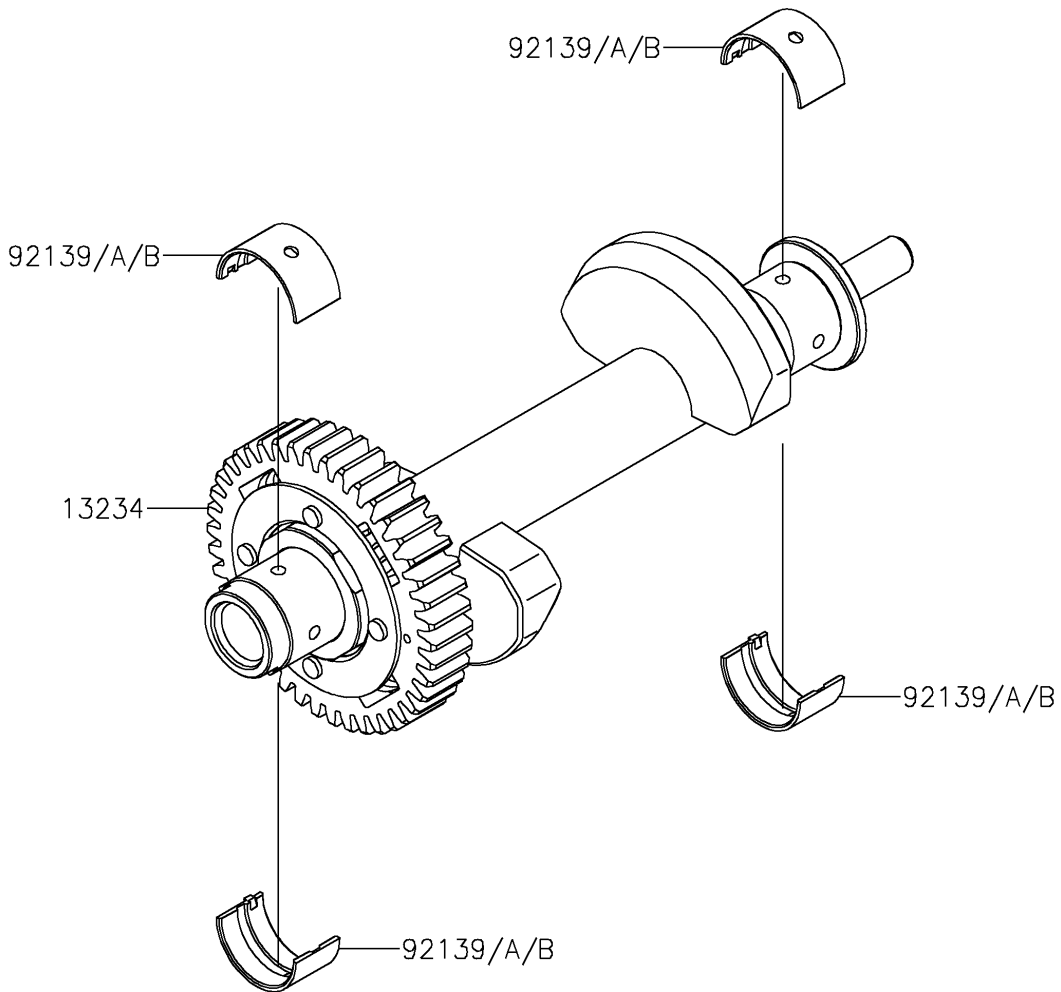

# 2020 VULCAN® S ABS CAFE PARTS DIAGRAM

Balancer

E1323

## 2020 VULCAN® S ABS CAFE PARTS LIST

### Balancer

ITEM NAME	PART NUMBER	QUANTITY
SHAFT-COMP,BALANCER (Ref # 13234)	13234-0602	1
BUSHING,BALANCER,BLUE (Ref # 92139)	92139-0117	4
BUSHING,BALANCER,BLACK (Ref # 92139A)	92139-0118	AR
BUSHING,BALANCER,BROWN (Ref # 92139B)	92139-0119	AR