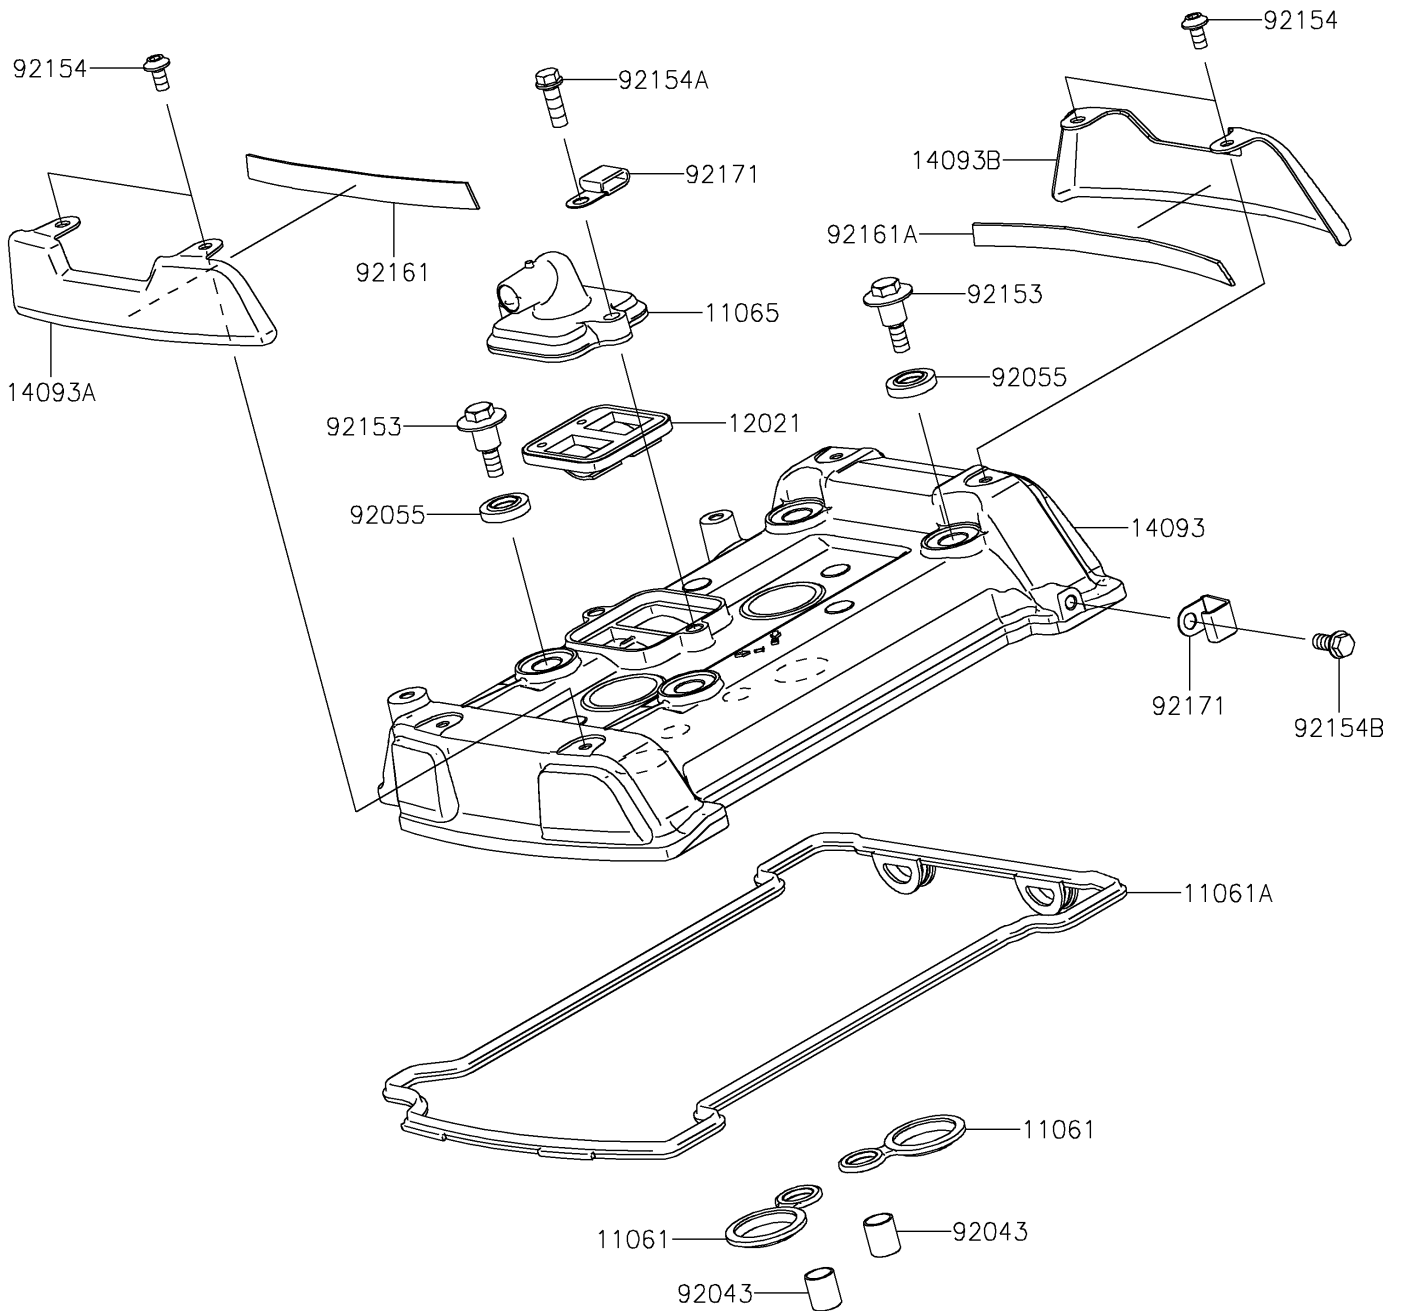

2017 Vulcan S ABS CAFE PARTS DIAGRAM

Cylinder Head Cover

E1112

2017 Vulcan S ABS CAFE PARTS LIST

Cylinder Head Cover

ITEM NAME	PART NUMBER	QUANTITY
GASKET,SPARK PLUG HOLE (Ref # 11061)	11061-0105	2
GASKET,HEAD COVER (Ref # 11061A)	11061-0926	1
CAP (Ref # 11065)	11065-0709	1
VALVE-ASSY-REED (Ref # 12021)	12021-0708	1
COVER,HEAD (Ref # 14093)	14093-0053	1
COVER,DRESS,LH (Ref # 14093A)	14093-0361	1
COVER,DRESS,RH (Ref # 14093B)	14093-0362	1
PIN,10.1X12X14 (Ref # 92043)	92043-4009	2
RING-O,HEAD COVER BOLT (Ref # 92055)	92055-0195	4
BOLT,HEAD COVER (Ref # 92153)	92153-0793	4
BOLT,SOCKET,5X10 (Ref # 92154)	92154-1691	4
BOLT,FLANGED,6X18 (Ref # 92154A)	92154-1775	2
BOLT,FLANGED,6X12 (Ref # 92154B)	92154-1776	1
DAMPER,DRESS COVER,LH (Ref # 92161)	92161-1765	1
DAMPER,DRESS COVER,RH (Ref # 92161A)	92161-1766	1
CLAMP (Ref # 92171)	92171-0813	2