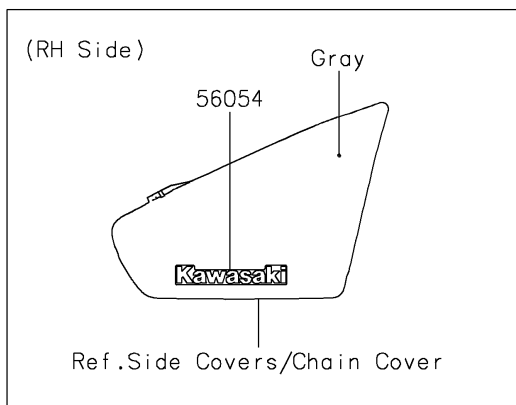

# 2020 VULCAN® 900 CLASSIC PARTS DIAGRAM

Decals(White/Blue)(BLF)

F2861C

# 2020 VULCAN® 900 CLASSIC PARTS LIST

Decals(White/Blue)(BLF)

ITEM NAME	PART NUMBER	QUANTITY
-----------	-------------	----------