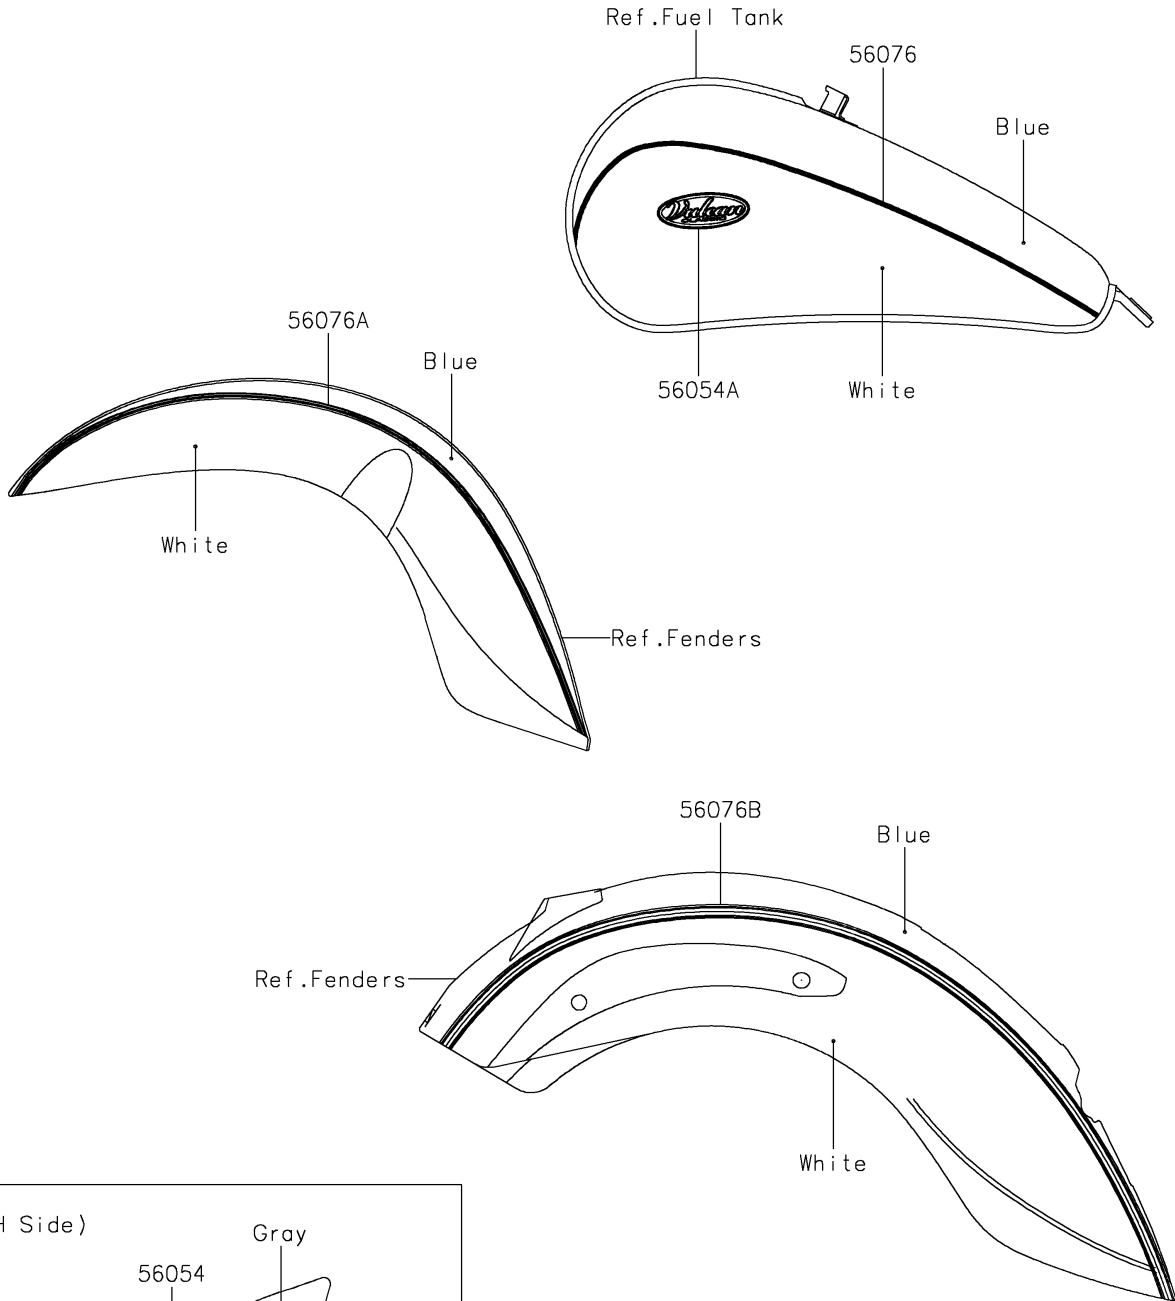

# 2020 VULCAN® 900 CLASSIC PARTS DIAGRAM

Decals(White/Blue)(BLF)

F2861C

# 2020 VULCAN® 900 CLASSIC PARTS LIST

Decals(White/Blue)(BLF)

ITEM NAME	PART NUMBER	QUANTITY
-----------	-------------	----------