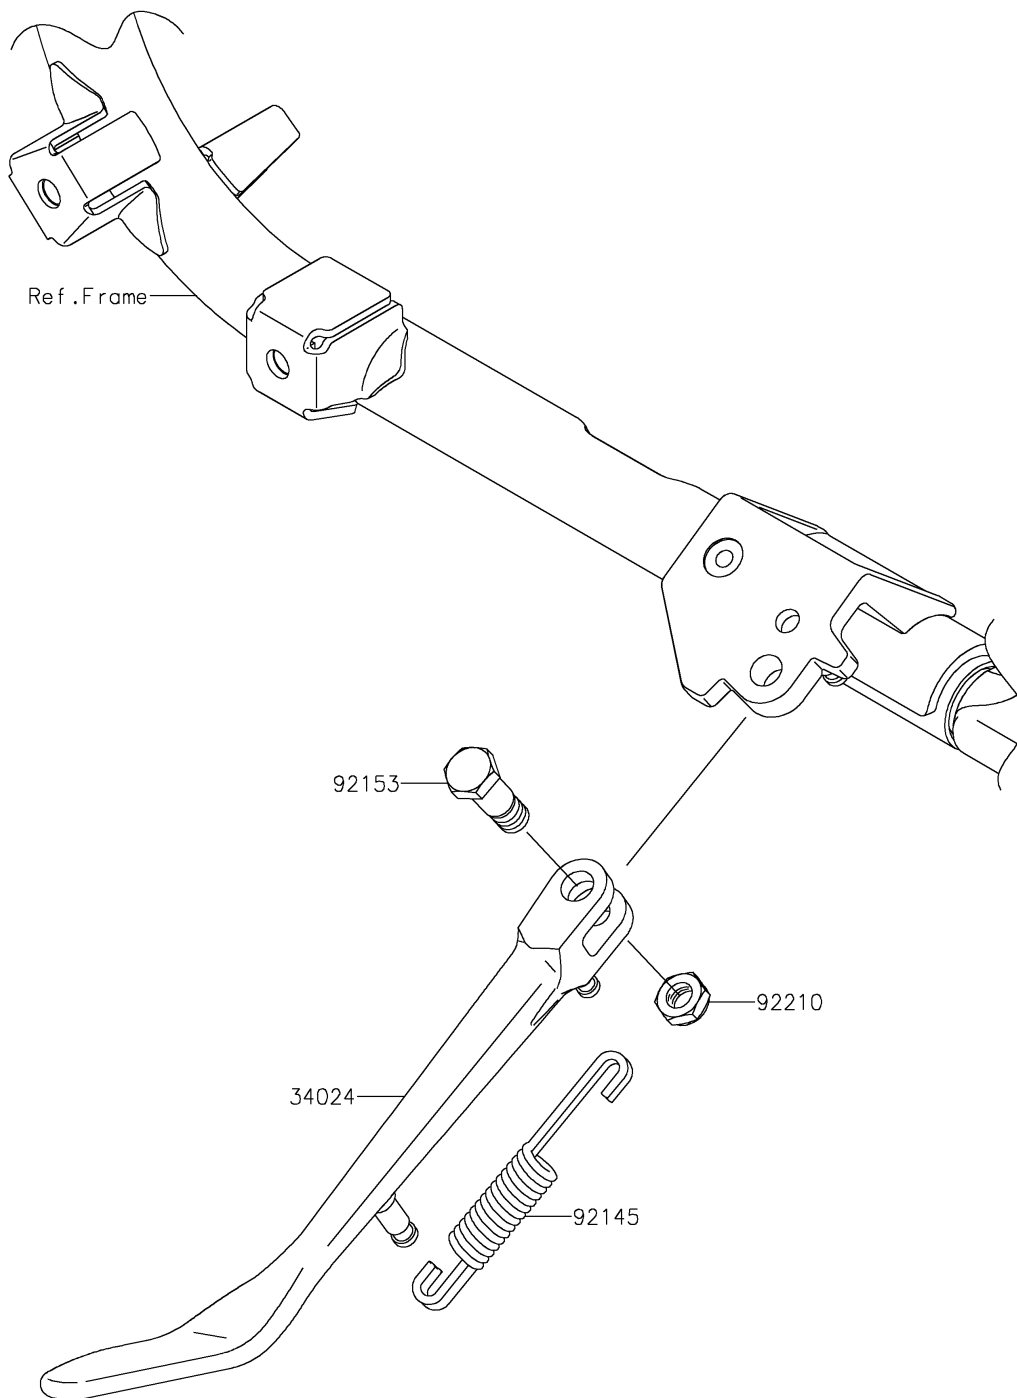

2017 Vulcan 900 Classic

Kawasaki

Let the Good Times Roll®

PARTS DIAGRAM

Stand(s)

F2190

2017 Vulcan 900 Classic

PARTS LIST

Stand(s)

ITEM NAME	PART NUMBER	QUANTITY
STAND-SIDE (Ref # 34024)	34024-0083	1
SPRING,SIDE STAND (Ref # 92145)	92145-0687	1
BOLT,SIDE STAND,10MM (Ref # 92153)	92153-1416	1
NUT,LOCK,10MM (Ref # 92210)	92210-0784	1