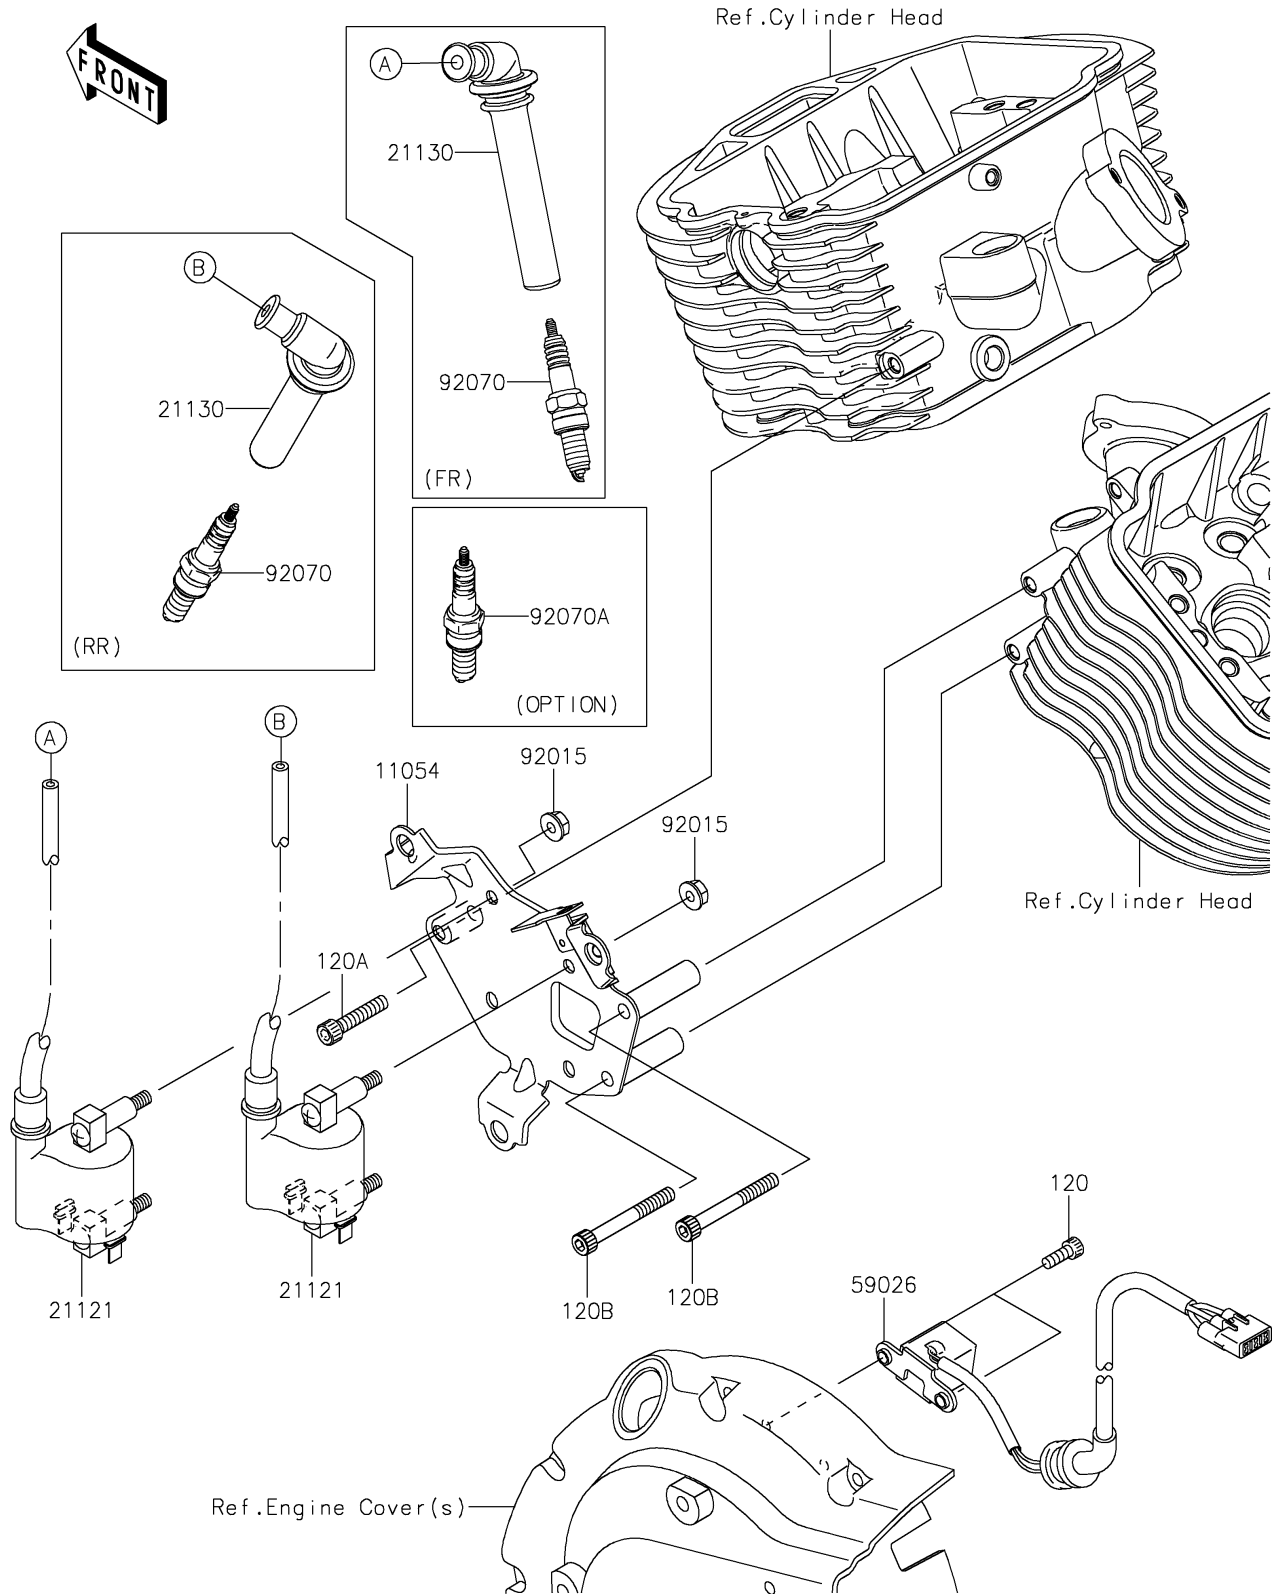

2017 Vulcan 900 Classic PARTS DIAGRAM

Ignition System

E1830

2017 Vulcan 900 Classic PARTS LIST

Ignition System

ITEM NAME	PART NUMBER	QUANTITY
BRACKET,IGNITION COIL (Ref # 11054)	11054-1537	1
BOLT-SOCKET,5X14 (Ref # 120)	120CA0514	1
BOLT-SOCKET,6X35 (Ref # 120A)	120CA0635	1
BOLT-SOCKET,6X55 (Ref # 120B)	120CA0655	1
COIL-IGNITION (Ref # 21121)	21121-0027	1
CAP-SPARK PLUG (Ref # 21130)	21130-1075	1
COIL-PULSING (Ref # 59026)	59026-0017	1
NUT,FLANGED,6MM (Ref # 92015)	92015-1367	1
PLUG-SPARK,CPR7EA-9(NGK) (Ref # 92070)	92070-0022	1
PLUG-SPARK,CPR8EA-9(NGK) (Ref # 92070A)	92070-0029	1