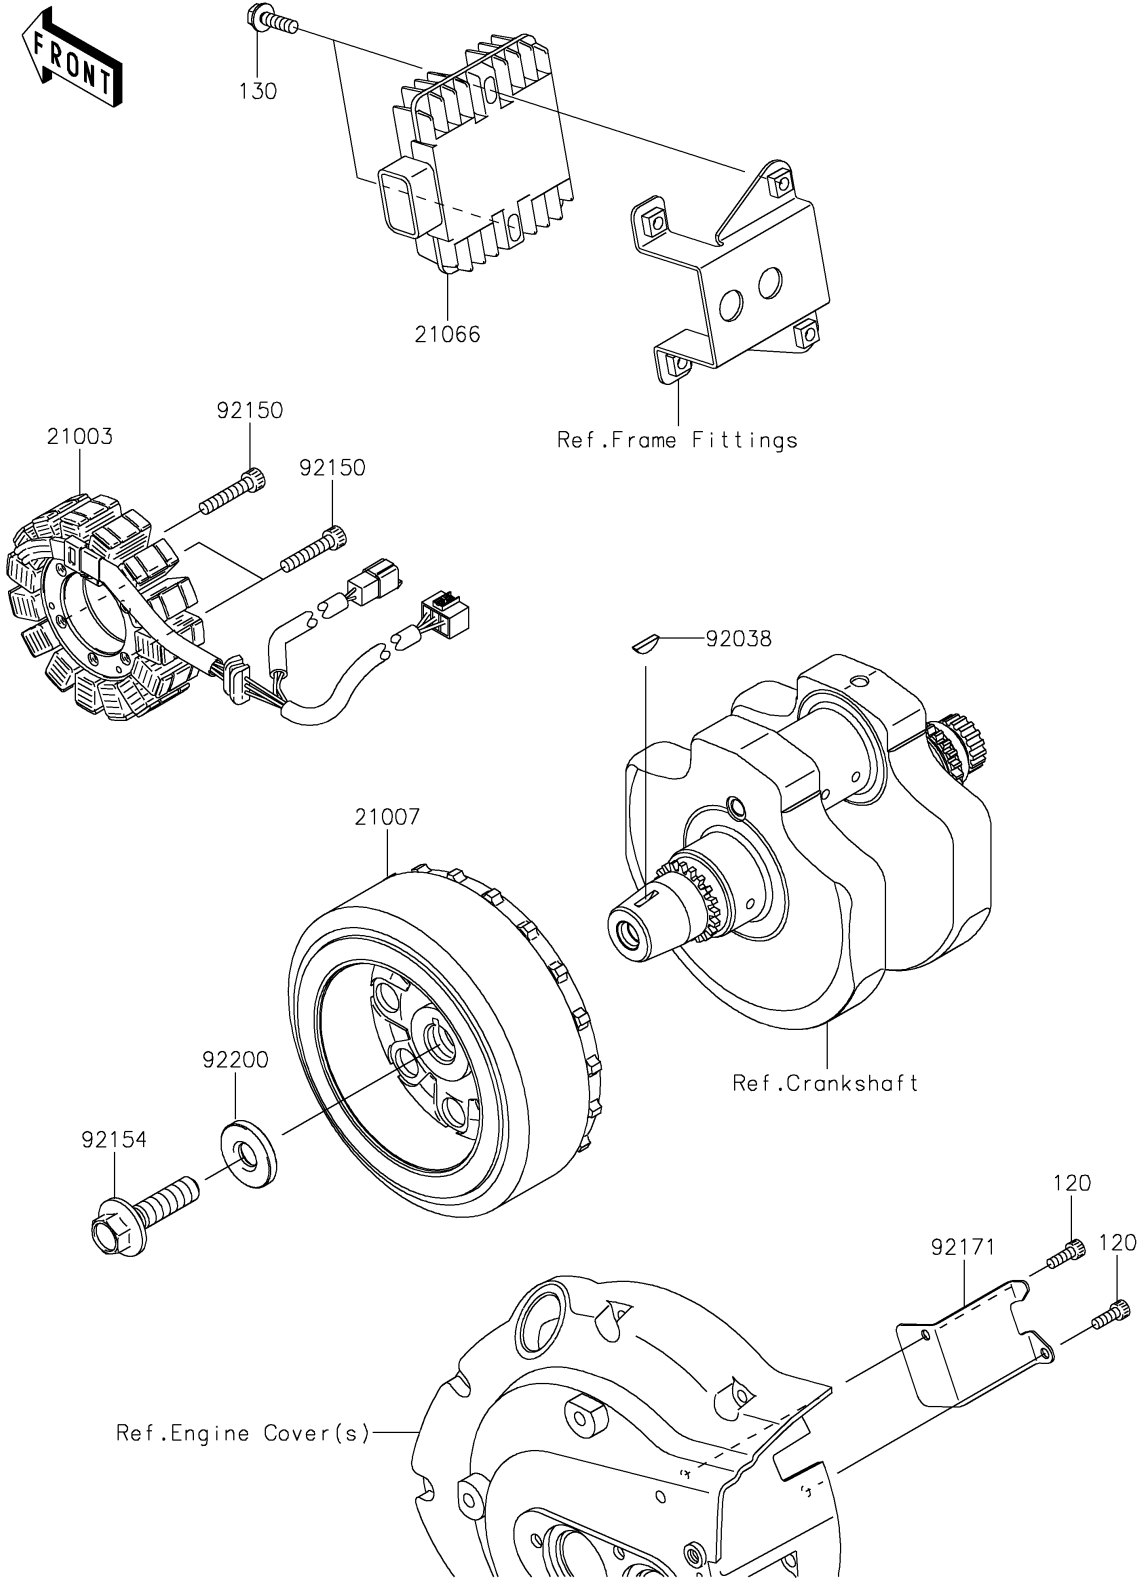

2018 VULCAN® 900 CLASSIC PARTS DIAGRAM

Generator

E1810

2018 VULCAN® 900 CLASSIC PARTS LIST

Generator

ITEM NAME	PART NUMBER	QUANTITY
BOLT-SOCKET,5X14 (Ref # 120)	120CA0514	2
BOLT-FLANGED,6X20 (Ref # 130)	130BB0620	2
STATOR (Ref # 21003)	21003-0053	1
ROTOR (Ref # 21007)	21007-0076	1
REGULATOR-VOLTAGE (Ref # 21066)	21066-0705	1
KEY,WOODRUFF (Ref # 92038)	92038-001	1
BOLT,SOCKET,6X30 (Ref # 92150)	92150-1433	3
BOLT,FLANGED,12X45 (Ref # 92154)	92154-1357	1
CLAMP (Ref # 92171)	92171-0563	1
WASHER,12X33X5 (Ref # 92200)	92200-0220	1