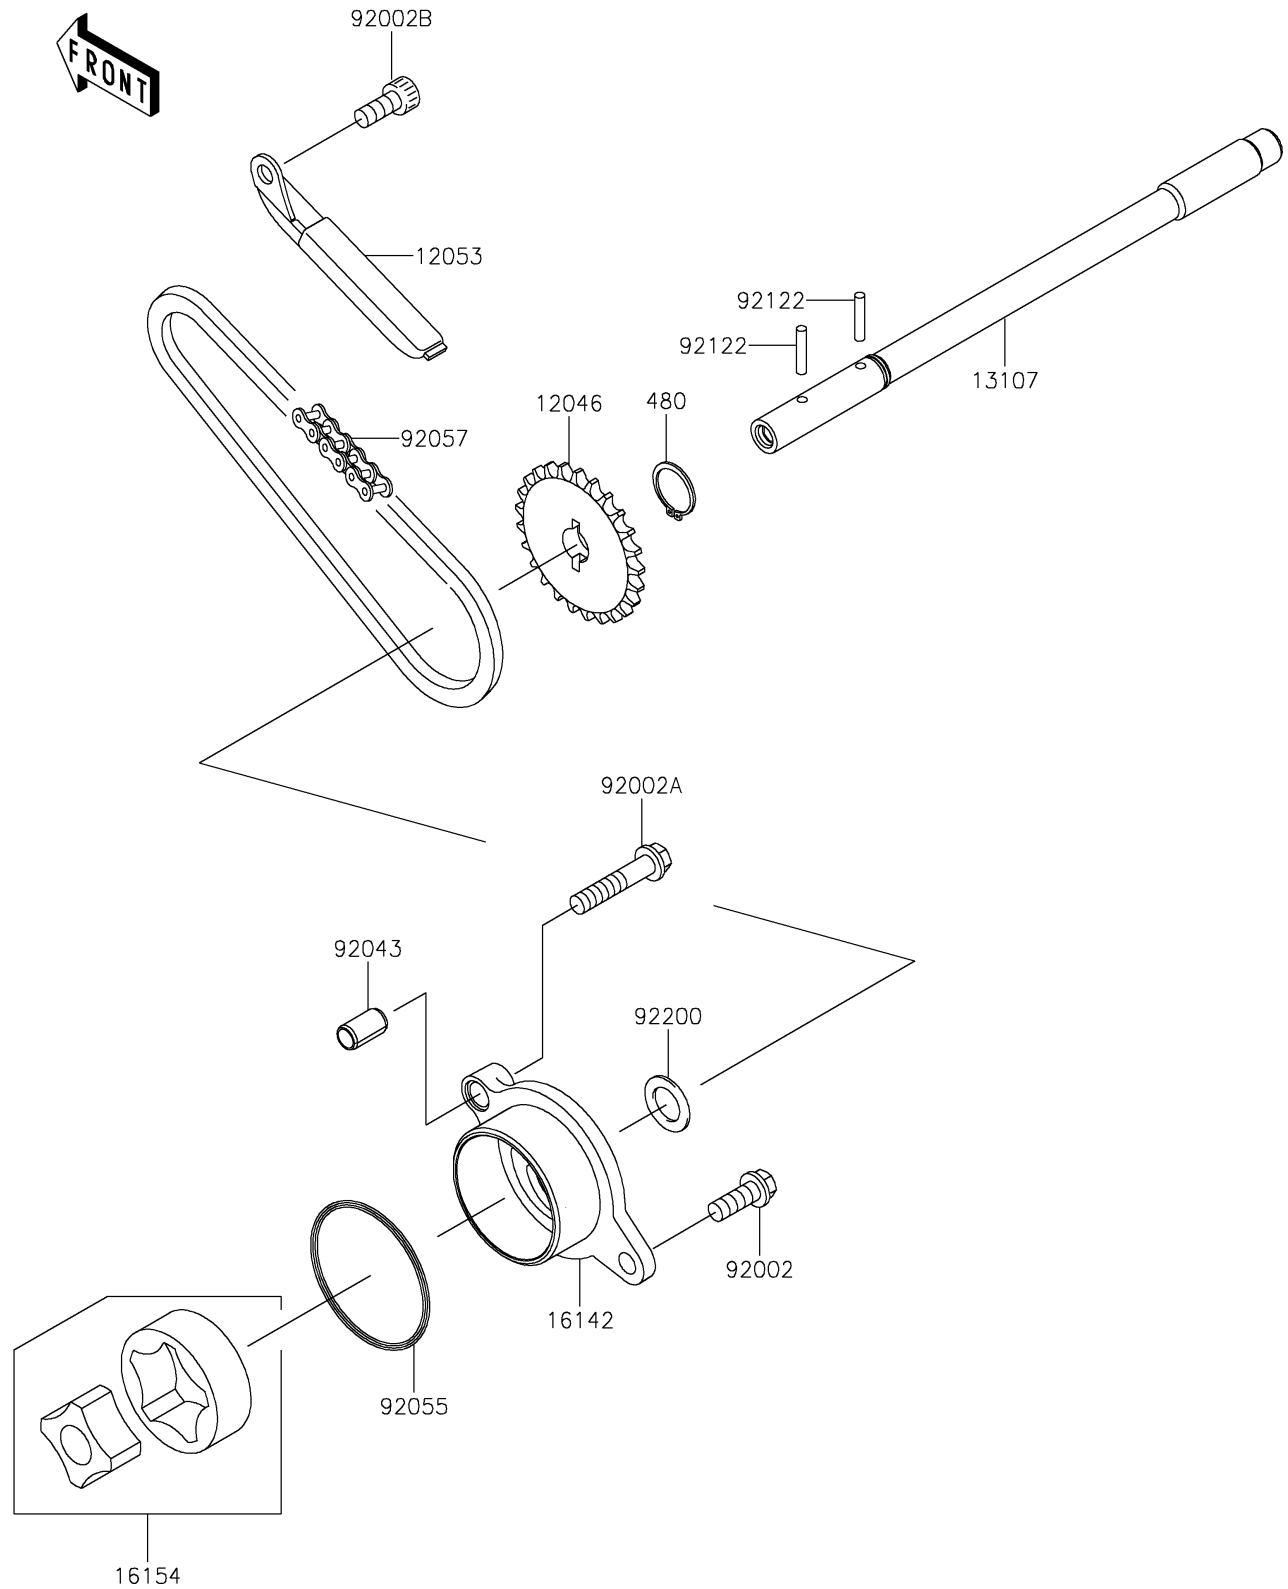

2017 Vulcan 900 Classic PARTS DIAGRAM

Oil Pump

E1712

2017 Vulcan 900 Classic PARTS LIST

Oil Pump

ITEM NAME	PART NUMBER	QUANTITY
SPROCKET,24T (Ref # 12046)	12046-0045	1
GUIDE-CHAIN (Ref # 12053)	12053-0070	1
SHAFT (Ref # 13107)	13107-0116	1
COVER-PUMP,OIL (Ref # 16142)	16142-0028	1
ROTOR-PUMP,40.56X18 (Ref # 16154)	16154-1056	1
CIRCLIP-TYPE-C,11MM (Ref # 480)	480J1100	1
BOLT,6X16 (Ref # 92002)	92002-1439	1
BOLT,6X30 (Ref # 92002A)	92002-1534	1
BOLT,SOCKET,6X14 (Ref # 92002B)	92002-1592	1
PIN,6.2X8X14 (Ref # 92043)	92043-1263	1
RING-O,44.7X2.4 (Ref # 92055)	92055-1279	1
CHAIN,DID 25H,54LE (Ref # 92057)	92057-0113	1
ROLLER,3X15.8 (Ref # 92122)	92122-1126	1
WASHER (Ref # 92200)	92200-1009	1