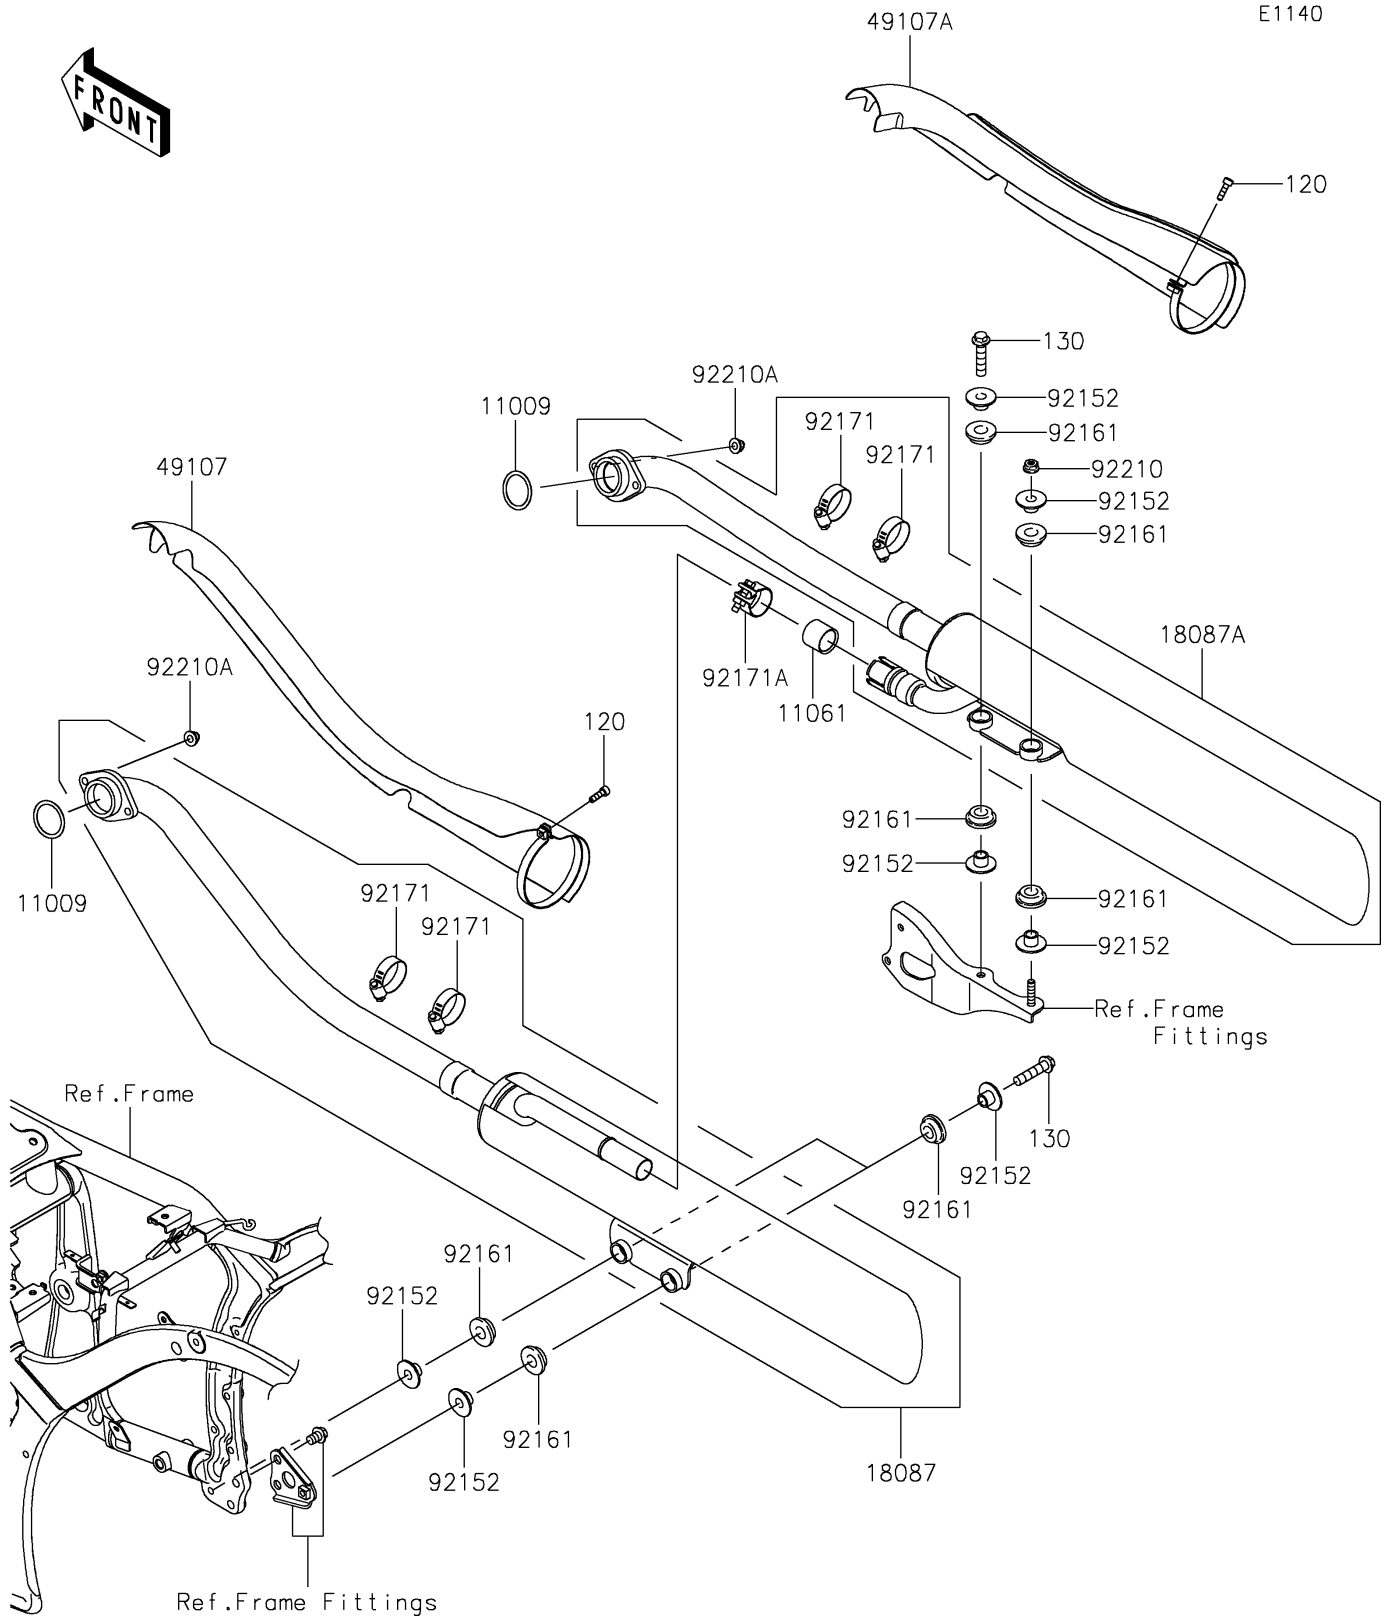

2018 VULCAN® 900 CLASSIC PARTS DIAGRAM

Muffler(s)

2018 VULCAN® 900 CLASSIC PARTS LIST

Muffler(s)

ITEM NAME	PART NUMBER	QUANTITY
GASKET,EXHAUST PIPE HOLDER (Ref # 11009)	11009-1856	2
GASKET,MUFFLER JOINT (Ref # 11061)	11061-0207	1
BOLT-SOCKET,6X20 (Ref # 120)	120CC0620	2
BOLT-FLANGED,8X35 (Ref # 130)	130BB0835	3
MUFFLER,FR (Ref # 18087)	18087-0281	1
MUFFLER,RR (Ref # 18087A)	18087-0282	1
COVER-EXHAUST PIPE,FR (Ref # 49107)	49107-0087	1
COVER-EXHAUST PIPE,RR (Ref # 49107A)	49107-0106	1
COLLAR,8.8X12X10.6 (Ref # 92152)	92152-0082	8
DAMPER (Ref # 92161)	92161-0135	8
CLAMP (Ref # 92171)	92171-0059	4
CLAMP (Ref # 92171A)	92171-0593	1
NUT,FLANGED,8MM (Ref # 92210)	92210-0004	1
NUT,CAP,8MM (Ref # 92210A)	92210-1132	4