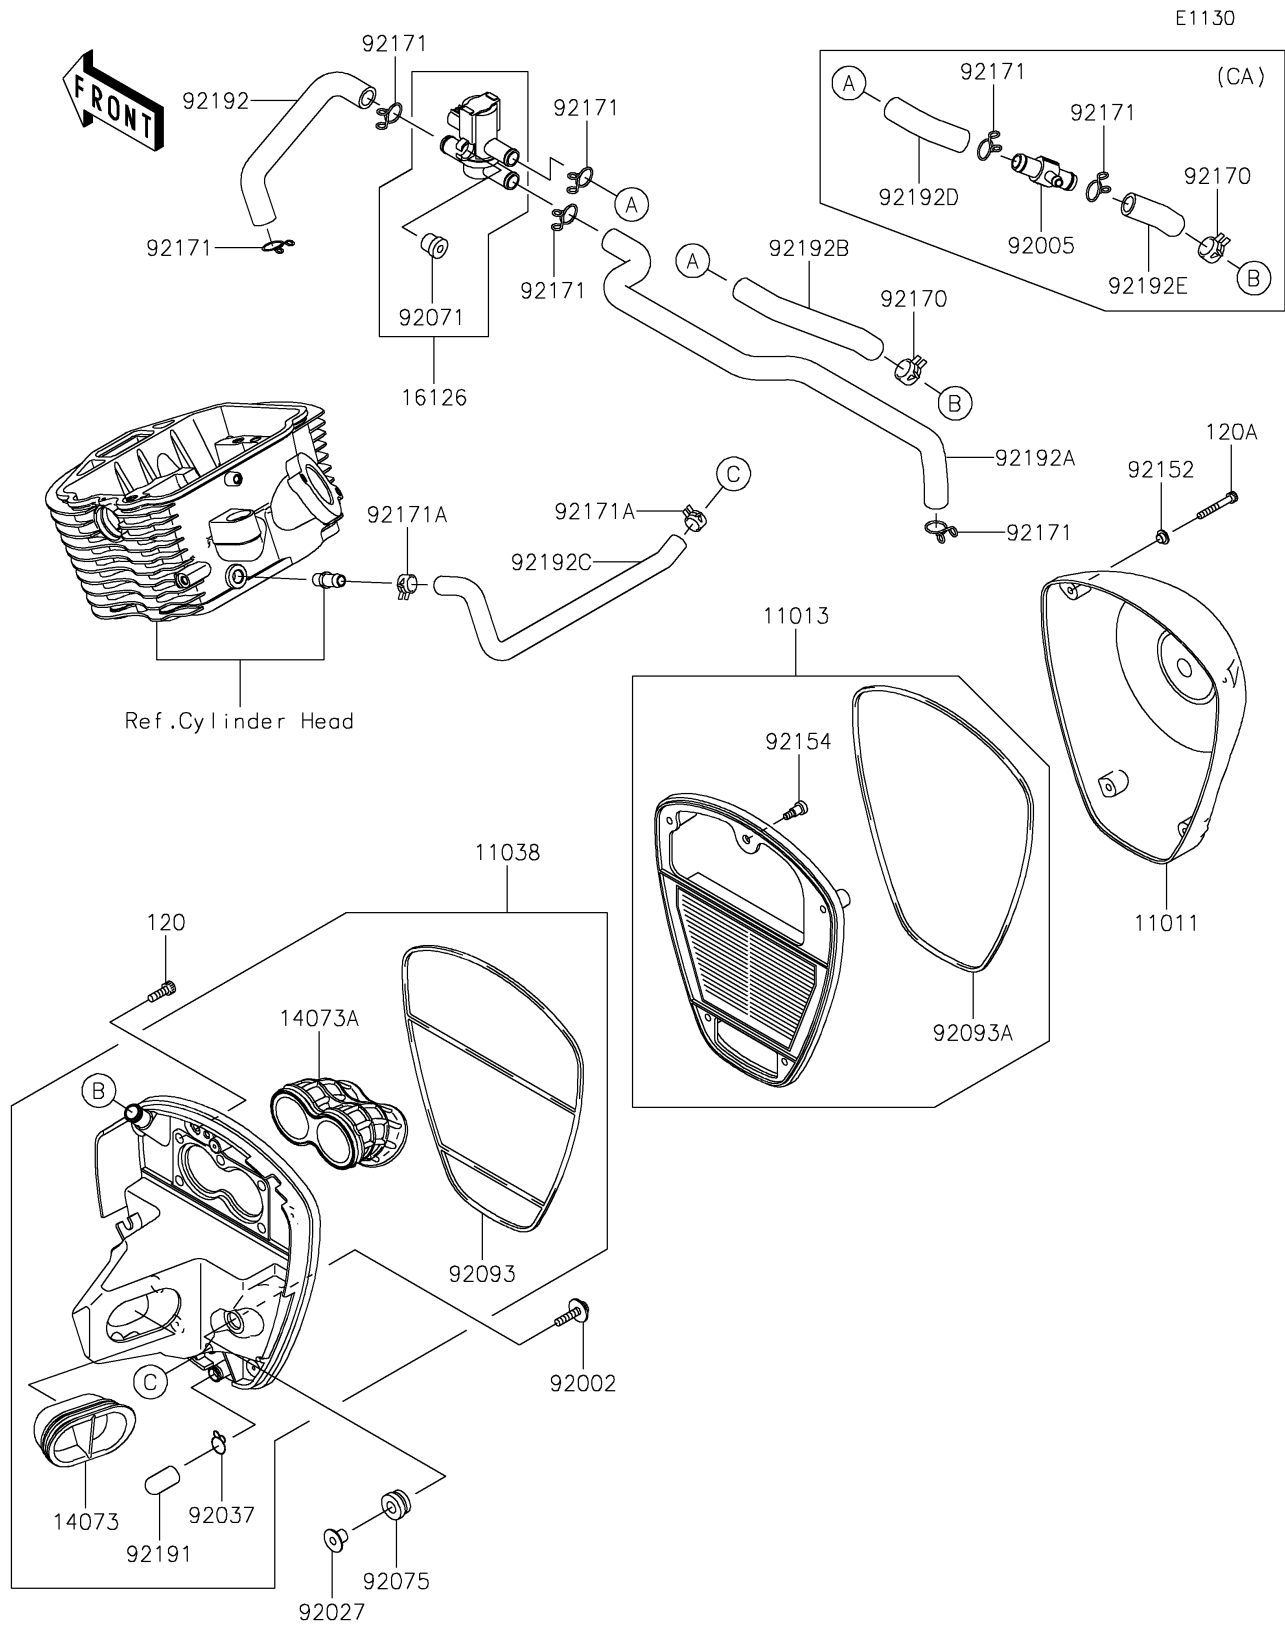

## 2018 VULCAN® 900 CLASSIC PARTS DIAGRAM

Air Cleaner

## 2018 VULCAN® 900 CLASSIC PARTS LIST

Air Cleaner

ITEM NAME	PART NUMBER	QUANTITY
CASE-AIR FILTER (Ref # 11011)	11011-0142	1
ELEMENT-AIR FILTER (Ref # 11013)	11013-0015	1
CASE-ASSY-AIR FILTER (Ref # 11038)	11038-0015	1
BOLT-SOCKET,6X18 (Ref # 120)	120CA0618	1
BOLT-SOCKET,5X35 (Ref # 120A)	120CC0535	1
DUCT,INTAKE (Ref # 14073)	14073-0103	1
DUCT,THROTTLE BODY (Ref # 14073A)	14073-0104	1
VALVE (Ref # 16126)	16126-0022	1
BOLT,6X25 (Ref # 92002)	92002-1135	1
FITTING (Ref # 92005)	92005-0054	1
COLLAR,L=12 (Ref # 92027)	92027-1062	1
CLAMP,14.5MM (Ref # 92037)	92037-1900	1
GROMMET (Ref # 92071)	92071-0026	1
DAMPER,RUBBER (Ref # 92075)	92075-1123	1
SEAL (Ref # 92093)	92093-0054	1
SEAL (Ref # 92093A)	92093-0057	1
COLLAR (Ref # 92152)	92152-0451	1
BOLT,SOCKET,5X16.5 (Ref # 92154)	92154-0120	1
CLAMP (Ref # 92170)	92170-1989	1
CLAMP (Ref # 92171)	92171-0790	2
CLAMP (Ref # 92171A)	92171-1441	1
TUBE (Ref # 92191)	92191-1704	1
TUBE,ASV-FR HEAD (Ref # 92192)	92192-0266	1
TUBE,ASV-RR HEAD (Ref # 92192A)	92192-0267	1
TUBE,A/C-ASV (Ref # 92192B)	92192-0268	1
TUBE,BLOWBY (Ref # 92192C)	92192-0269	1
TUBE,ASV-FITTING (Ref # 92192D)	92192-0345	1
TUBE,A/C-FITTING (Ref # 92192E)	92192-0510	1