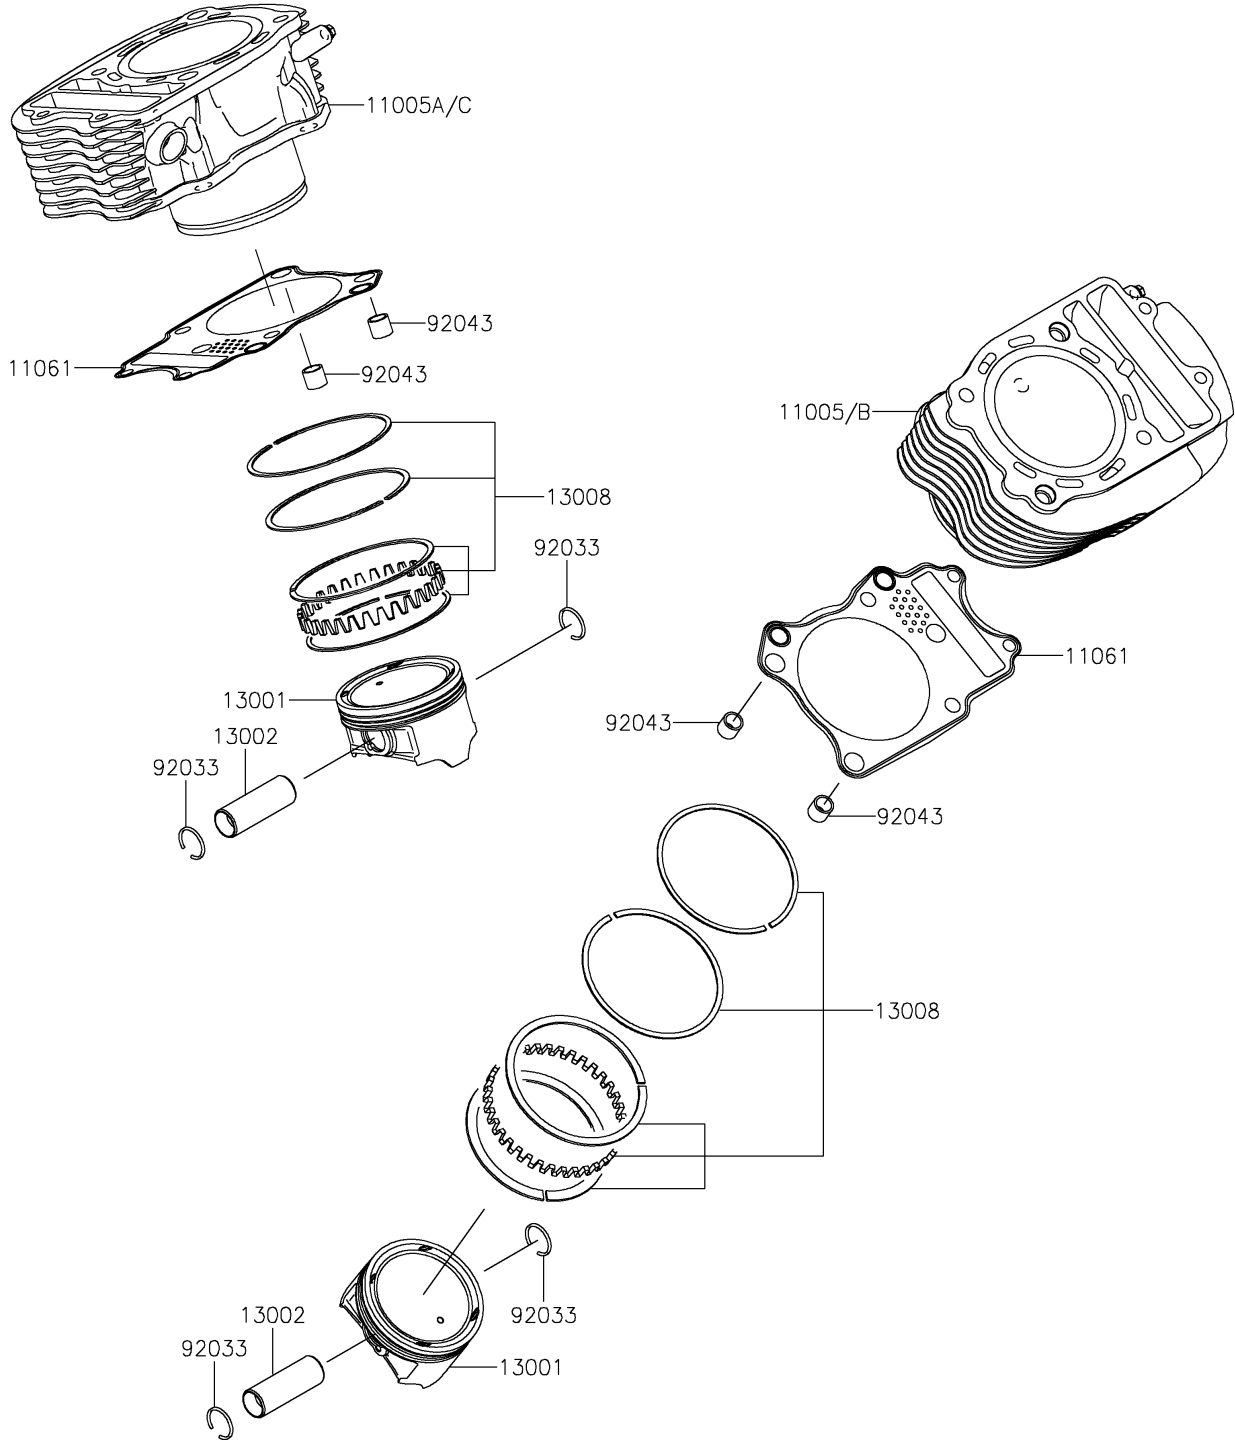

2018 VULCAN® 900 CLASSIC PARTS DIAGRAM

Cylinder/Piston(s)

E1120

2018 VULCAN® 900 CLASSIC PARTS LIST

Cylinder/Piston(s)

ITEM NAME	PART NUMBER	QUANTITY
CYLINDER-ENGINE,RR (Ref # 11005B)	11005-0687	1
CYLINDER-ENGINE,FR (Ref # 11005C)	11005-0689	1
GASKET,CYLINDER BASE (Ref # 11061)	11061-0284	2
PISTON-ENGINE (Ref # 13001)	13001-0067	2
PIN-PISTON (Ref # 13002)	13002-0011	2
RING-SET-PISTON (Ref # 13008)	13008-0021	2
RING-SNAP (Ref # 92033)	92033-1188	4
PIN,11X14X12.3 (Ref # 92043)	92043-1266	4