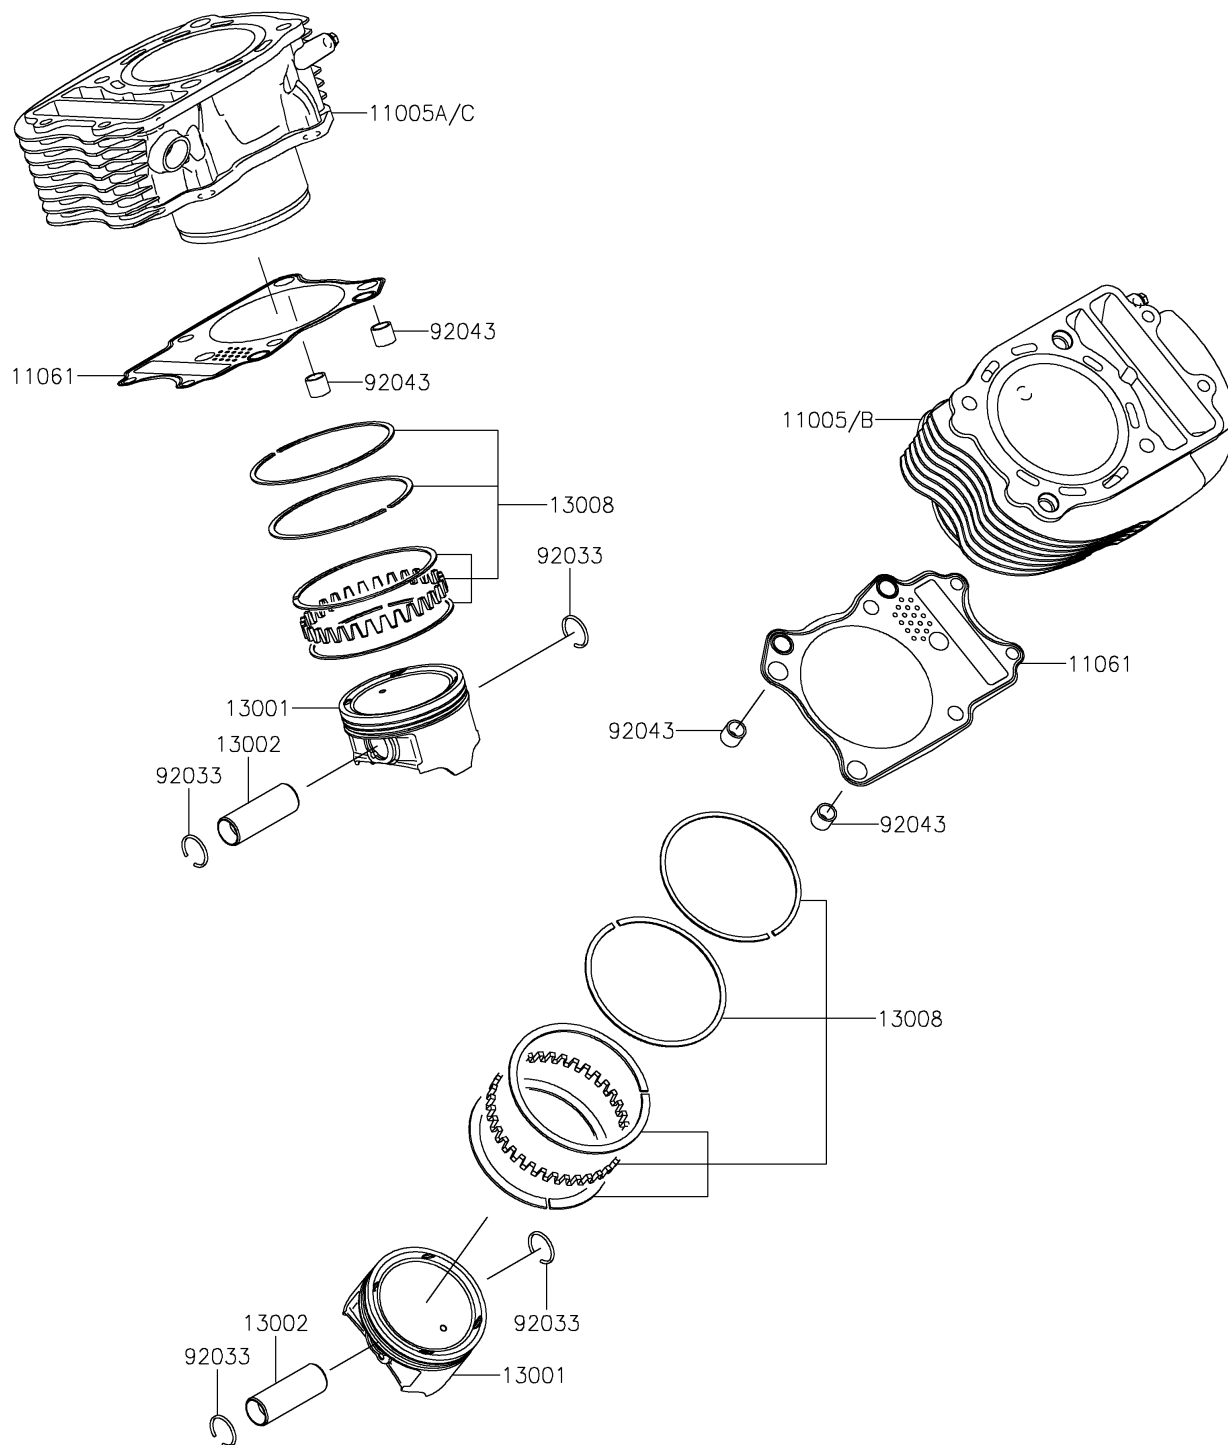

## 2017 Vulcan 900 Classic PARTS DIAGRAM

Cylinder/Piston(s)

E1120

## 2017 Vulcan 900 Classic PARTS LIST

Cylinder/Piston(s)

ITEM NAME	PART NUMBER	QUANTITY
CYLINDER-ENGINE,RR (Ref # 11005)	11005-0062	1
CYLINDER-ENGINE,FR (Ref # 11005A)	11005-0085	1
GASKET,CYLINDER BASE (Ref # 11061)	11061-0284	1
PISTON-ENGINE (Ref # 13001)	13001-0067	1
PIN-PISTON (Ref # 13002)	13002-0011	1
RING-SET-PISTON (Ref # 13008)	13008-0021	1
RING-SNAP (Ref # 92033)	92033-1188	1
PIN,11X14X12.3 (Ref # 92043)	92043-1266	1