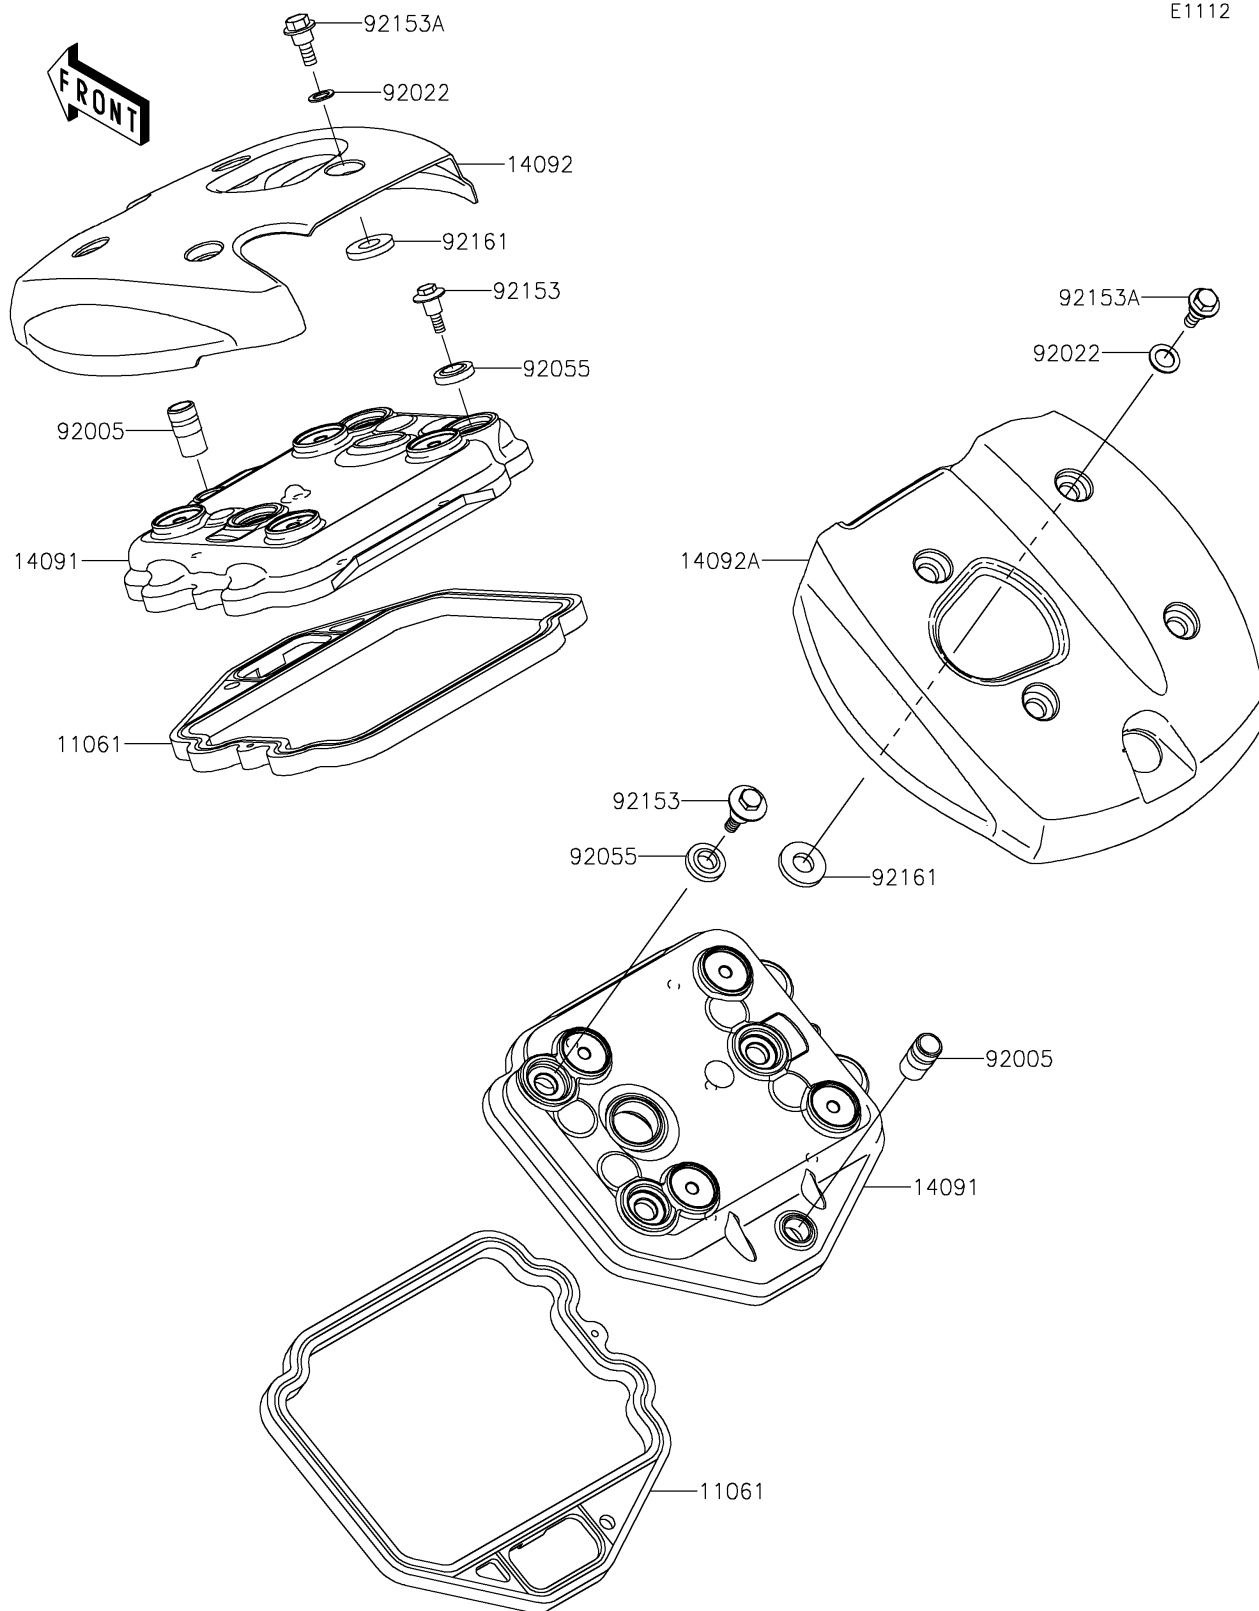

## 2017 Vulcan 900 Classic PARTS DIAGRAM

Cylinder Head Cover

E1112

## 2017 Vulcan 900 Classic PARTS LIST

Cylinder Head Cover

ITEM NAME	PART NUMBER	QUANTITY
GASKET,HEAD COVER (Ref # 11061)	11061-0261	1
COVER,HEAD (Ref # 14091)	14091-0506	1
COVER,TOP,FR (Ref # 14092)	14092-0915	1
COVER,TOP,RR (Ref # 14092A)	14092-0916	1
FITTING (Ref # 92005)	92005-0052	1
WASHER,10.2X16X1 (Ref # 92022)	92022-1829	1
RING-O,HEAD COVER BOLT (Ref # 92055)	92055-1352	1
BOLT,HEAD COVER (Ref # 92153)	92153-0793	1
BOLT,FLANGED,6X19 (Ref # 92153A)	92153-1400	1
DAMPER (Ref # 92161)	92161-0366	1