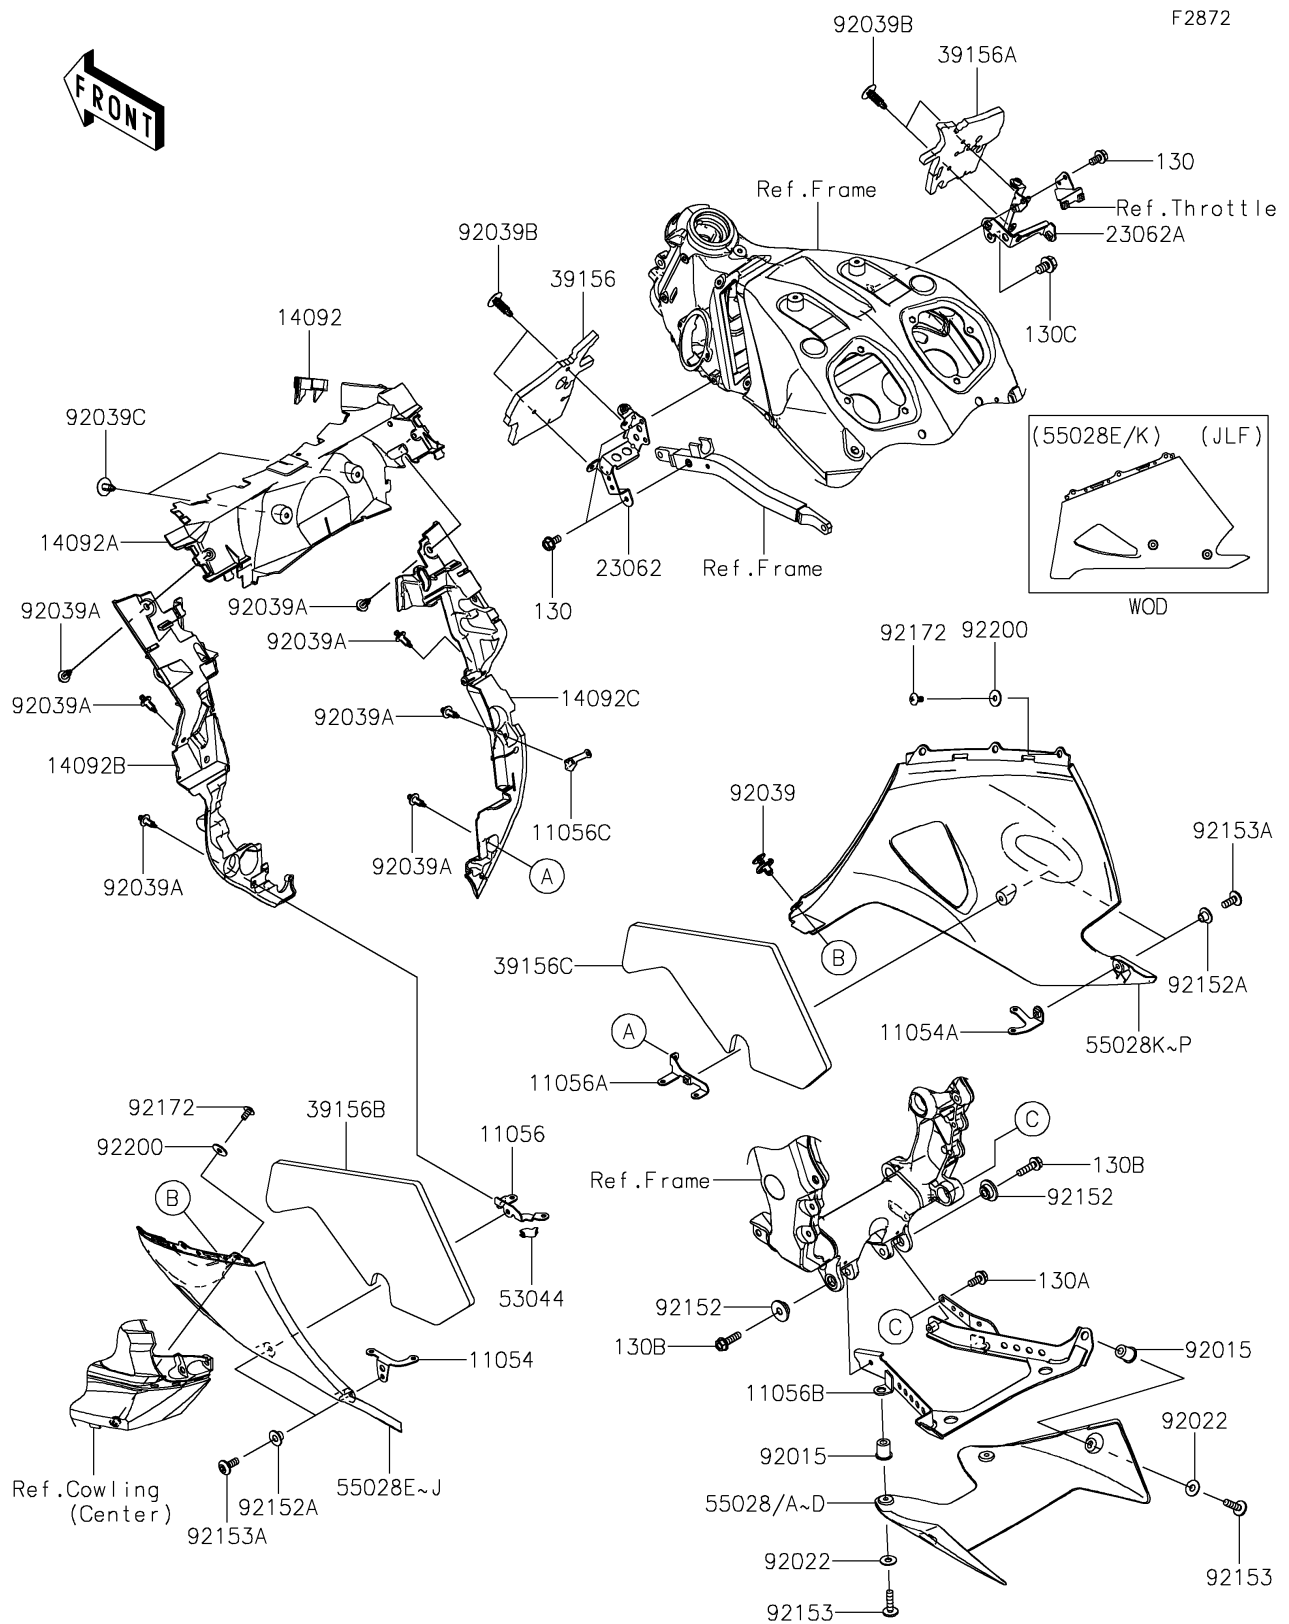

2016 Ninja ZX-14R ABS SE PARTS DIAGRAM

Cowling Lower

2016 Ninja ZX-14R ABS SE PARTS LIST

Cowling Lowers

ITEM NAME	PART NUMBER	QUANTITY
BRACKET,LWR COWLING,RR,LH (Ref # 11054)	11054-0562	1
BRACKET,LWR COWLING,RR,RH (Ref # 11054A)	11054-0563	1
BRACKET,LWR COWLING,FR,LH (Ref # 11056)	11056-1097	1
BRACKET,LWR COWLING,FR,RH (Ref # 11056A)	11056-1098	1
BRACKET,LWR COWLING (Ref # 11056B)	11056-1336	1
BRACKET,HEAT GUARD,RH (Ref # 11056C)	11056-1370	1
COVER,RADIATOR CAP (Ref # 14092)	14092-0136	1
COVER,HEAT GUARD,FR (Ref # 14092A)	14092-0830	1
COVER,HEAT GUARD,LH (Ref # 14092B)	14092-0994	1
COVER,HEAT GUARD,RH (Ref # 14092C)	14092-0995	1
BRACKET-COMP,LH (Ref # 23062)	23062-0716	1
BRACKET-COMP,RH (Ref # 23062A)	23062-0717	1
PAD,TANK SIDE,LH (Ref # 39156)	39156-0739	1
PAD,TANK SIDE,RH (Ref # 39156A)	39156-0779	1
PAD,LWR COWLING,LH (Ref # 39156B)	39156-0788	1
PAD,LWR COWLING,RH (Ref # 39156C)	39156-0789	1
TRIM,L=22 (Ref # 53044)	53044-0031	1
COWLING,LWR,RR,M.M.C.GRAY (Ref # 55028C)	55028-0063-51B	1
COWLING,LWR,LH,G.B.GREEN (Ref # 55028G)	55028-0473-40R	1
COWLING,LWR,LH,M.M.C.GRAY (Ref # 55028I)	55028-0473-51B	1
COWLING,LWR,RH,G.B.GREEN (Ref # 55028M)	55028-0474-40R	1
COWLING,LWR,RH,M.M.C.GRAY (Ref # 55028O)	55028-0474-51B	1
BOLT-FLANGED,6X12 (Ref # 130)	130BA0612	1
BOLT-FLANGED,6X14 (Ref # 130A)	130BA0614	1
BOLT-FLANGED,6X22 (Ref # 130B)	130BA0622	1
BOLT-FLANGED,8X12 (Ref # 130C)	130BA0812	1
NUT (Ref # 92015)	92015-1700	1
WASHER,6.5X16X1 (Ref # 92022)	92022-1143	1
RIVET,HOLE 8MM (Ref # 92039)	92039-0014	1

2016 Ninja ZX-14R ABS SE PARTS LIST

Cowling Lower

ITEM NAME	PART NUMBER	QUANTITY
RIVET (Ref # 92039A)	92039-0051	1
RIVET (Ref # 92039B)	92039-0090	1
RIVET (Ref # 92039C)	92039-1289	1
COLLAR (Ref # 92152)	92152-0378	1
COLLAR,6.3X8.3X7.6 (Ref # 92152A)	92152-2133	1
BOLT,SOCKET,6X23 (Ref # 92153)	92153-1267	1
BOLT,SOCKET,6X16 (Ref # 92153A)	92153-1526	1
SCREW,TAPPING,5X10 (Ref # 92172)	92172-0262	1
WASHER (Ref # 92200)	92200-0288	1