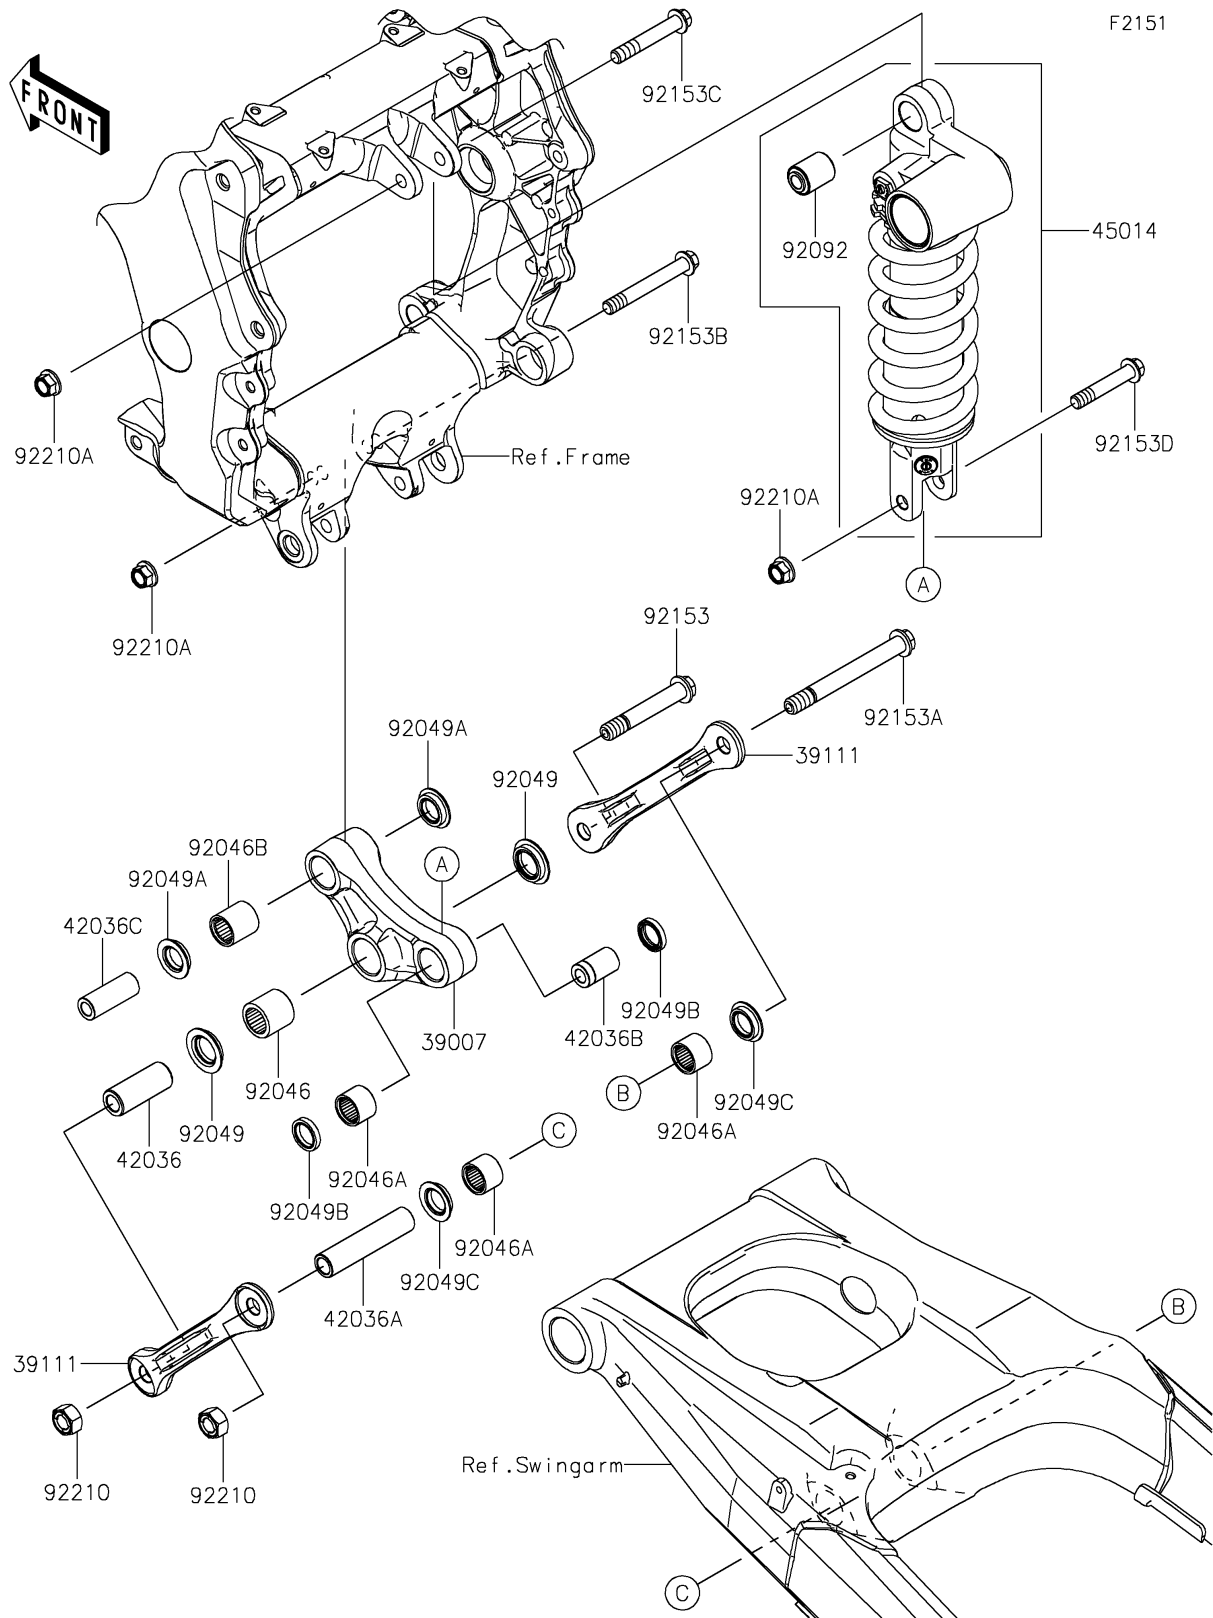

2020 NINJA® ZX™-14R ABS PARTS DIAGRAM

Suspension/Shock Absorber

2020 NINJA® ZX™ -14R ABS PARTS LIST

Suspension/Shock Absorber

ITEM NAME	PART NUMBER	QUANTITY
ARM-SUSP,UNI TRAK (Ref # 39007)	39007-0061	1
ROD-TIE,SUSPENSION (Ref # 39111)	39111-0025	2
SLEEVE,12.1X20X50 (Ref # 42036)	42036-1111	1
SLEEVE,12.1X18X82 (Ref # 42036A)	42036-1231	1
SLEEVE,10.1X18X30 (Ref # 42036B)	42036-1258	1
SLEEVE,10.1X17X44.5 (Ref # 42036C)	42036-1342	1
SHOCKABSORBER,SILVER+BLK (Ref # 45014)	45014-0518-23I	1
BEARING-NEEDLE,7E-HVS20X27X25 (Ref # 92046)	92046-1236	1
BEARING-NEEDLE,SFYZM182417 (Ref # 92046A)	92046-1272	3
BEARING-NEEDLE,SFYZM172425 (Ref # 92046B)	92046-1273	1
SEAL-OIL,ARM (Ref # 92049)	92049-1109	2
SEAL-OIL,MHA17245.7F (Ref # 92049A)	92049-1223	2
SEAL-OIL,MHA18244 (Ref # 92049B)	92049-1225	2
SEAL-OIL,KCR MF018N1 (Ref # 92049C)	92049-1493	2
BUSHING-RUBBER (Ref # 92092)	92092-0003	1
BOLT,FLANGED,12X75 (Ref # 92153)	92153-1367	1
BOLT,FLANGED,12X110 (Ref # 92153A)	92153-1368	1
BOLT,FLANGED,10X77 (Ref # 92153B)	92153-1613	1
BOLT,FLANGED,10X62 (Ref # 92153C)	92153-1614	1
BOLT,FLANGED,10X55 (Ref # 92153D)	92153-1615	1
NUT,LOCK,12MM (Ref # 92210)	92210-0274	2
NUT,LOCK,FLANGED,10MM (Ref # 92210A)	92210-1139	3