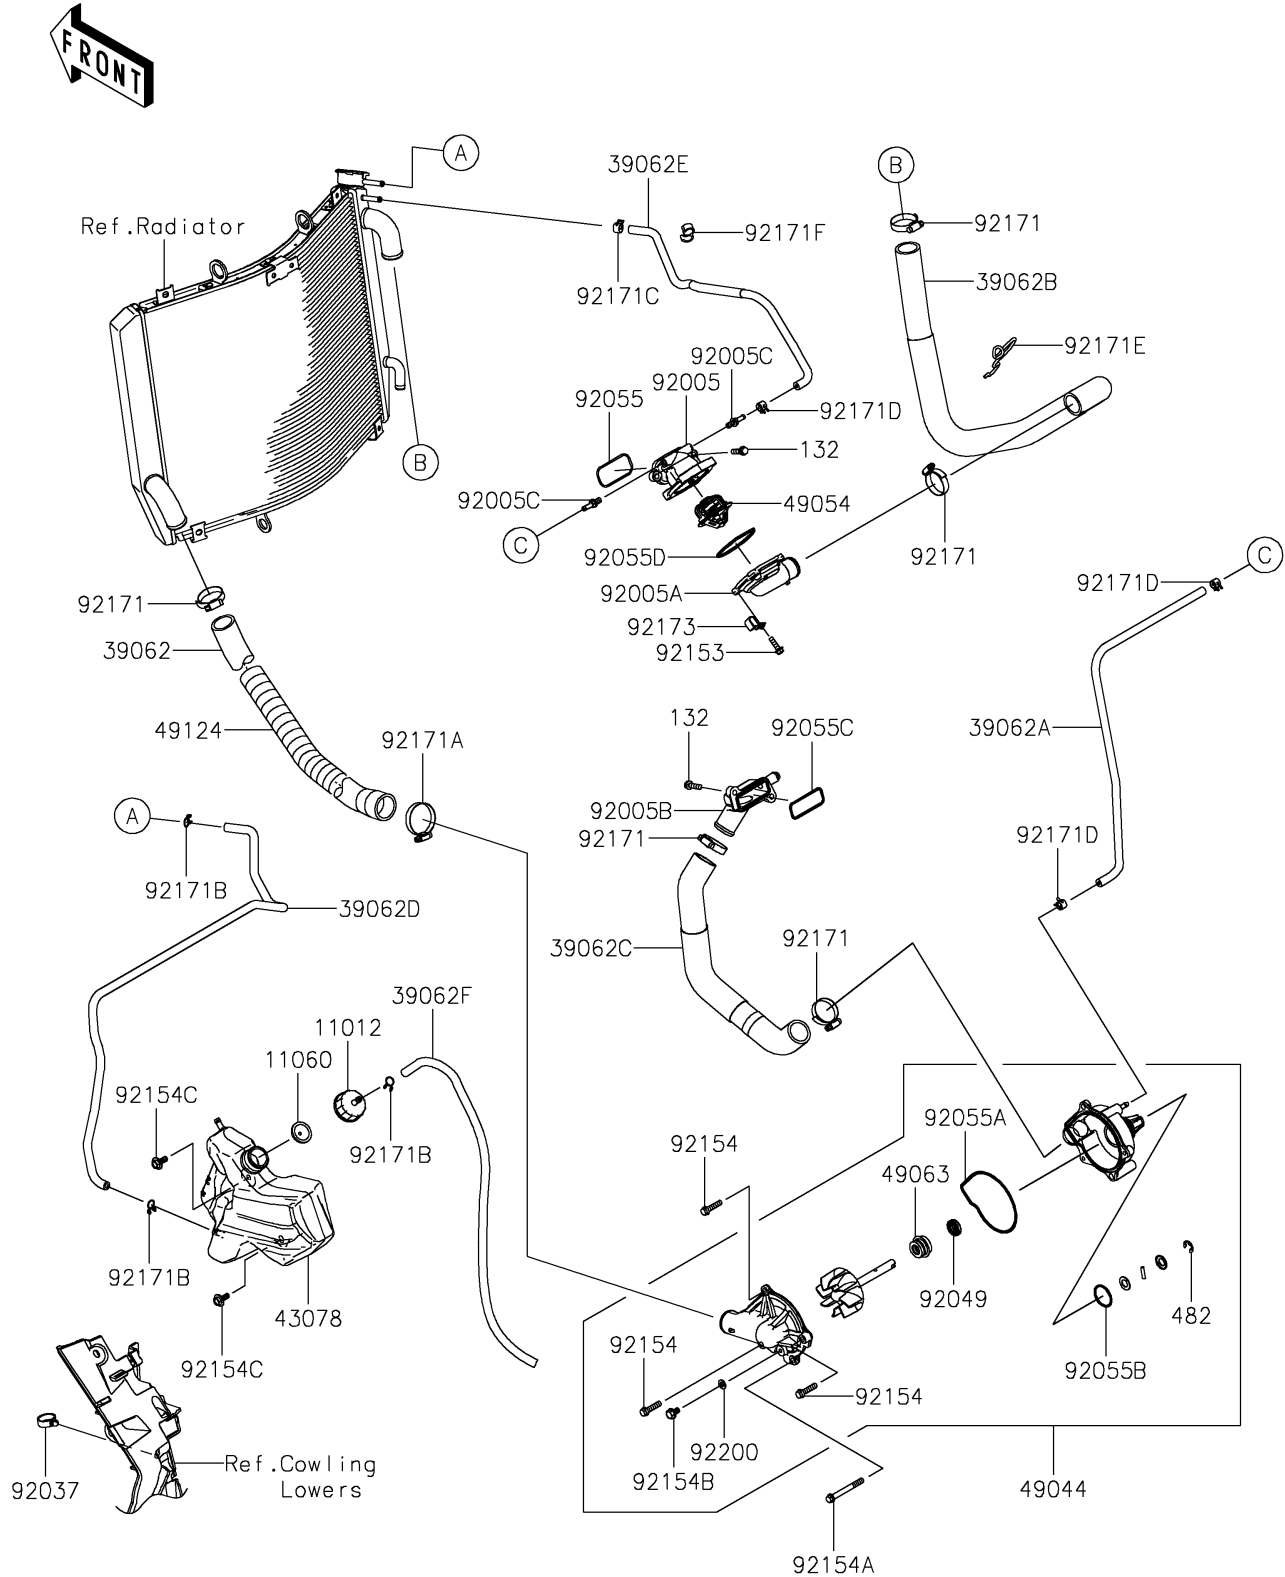

2017 Ninja ZX-14R ABS SE PARTS DIAGRAM

Water Pipe

E3037

2017 Ninja ZX-14R ABS SE PARTS LIST

Water Pipe

ITEM NAME	PART NUMBER	QUANTITY
CAP (Ref # 11012)	11012-1854	1
GASKET,RESERVOIR TANK CAP (Ref # 11060)	11060-1349	1
BOLT-FLANGED-SMALL,6X20 (Ref # 132)	132BC0620	4
HOSE-COOLING,RAD-W/P (Ref # 39062)	39062-0113	1
HOSE-COOLING,L=514.9 (Ref # 39062A)	39062-0123	1
HOSE-COOLING,CYL.HEAD-RAD. (Ref # 39062B)	39062-0212	1
HOSE-COOLING,W/P-CYLINDER (Ref # 39062C)	39062-0611	1
HOSE-COOLING,RAD.-RESERVOIR (Ref # 39062D)	39062-0613	1
HOSE-COOLING,AIR VENT (Ref # 39062E)	39062-0614	1
HOSE-COOLING,5.5X10.5X550 (Ref # 39062F)	39062-1208	1
RESERVOIR (Ref # 43078)	43078-0556	1
PUMP-WATER (Ref # 49044)	49044-0010	1
THERMOSTAT (Ref # 49054)	49054-0004	1
SEAL-MECHANICAL (Ref # 49063)	49063-0001	1
SPRING-TUBE GUARD (Ref # 49124)	49124-0003	1
FITTING,THERMO CASE (Ref # 92005)	92005-0047	1
FITTING,THERMO CAP (Ref # 92005A)	92005-0814	1
FITTING,CYLINDER (Ref # 92005B)	92005-0815	1
FITTING (Ref # 92005C)	92005-0826	2
CLAMP,HOSE (Ref # 92037)	92037-1827	1
SEAL-OIL (Ref # 92049)	92049-0752	1
RING-O,YP 27.6 57.6 1.9 (Ref # 92055)	92055-0021	1
RING-O (Ref # 92055A)	92055-0770	1
RING-O (Ref # 92055B)	92055-0771	1
RING-O (Ref # 92055C)	92055-1402	1
RING-O,THERMOSTAT CAP (Ref # 92055D)	92055-1699	1
BOLT,FLANGED,5X18 (Ref # 92153)	92153-1588	4
BOLT,FLANGED,6X25 (Ref # 92154)	92154-1287	3
BOLT,FLANGED,6X55 (Ref # 92154A)	92154-1288	1

2017 Ninja ZX-14R ABS SE PARTS LIST

Water Pipe

ITEM NAME	PART NUMBER	QUANTITY
BOLT,DRAIN (Ref # 92154B)	92154-1362	1
BOLT,UPSET-WP,6X16 (Ref # 92154C)	92154-1850	2
CLAMP (Ref # 92171)	92171-0179	5
CLAMP (Ref # 92171A)	92171-0180	1
CLAMP (Ref # 92171B)	92171-0718	3
CLAMP (Ref # 92171C)	92171-0719	1
CLAMP (Ref # 92171D)	92171-0720	3
CLAMP (Ref # 92171E)	92171-0786	1
CLAMP (Ref # 92171F)	92171-1184	1
CLAMP (Ref # 92173)	92173-0082	1
WASHER,DRAIN (Ref # 92200)	92200-0498	1
CIRCLIP-TYPE-E,8MM (Ref # 482)	482EA8000	1