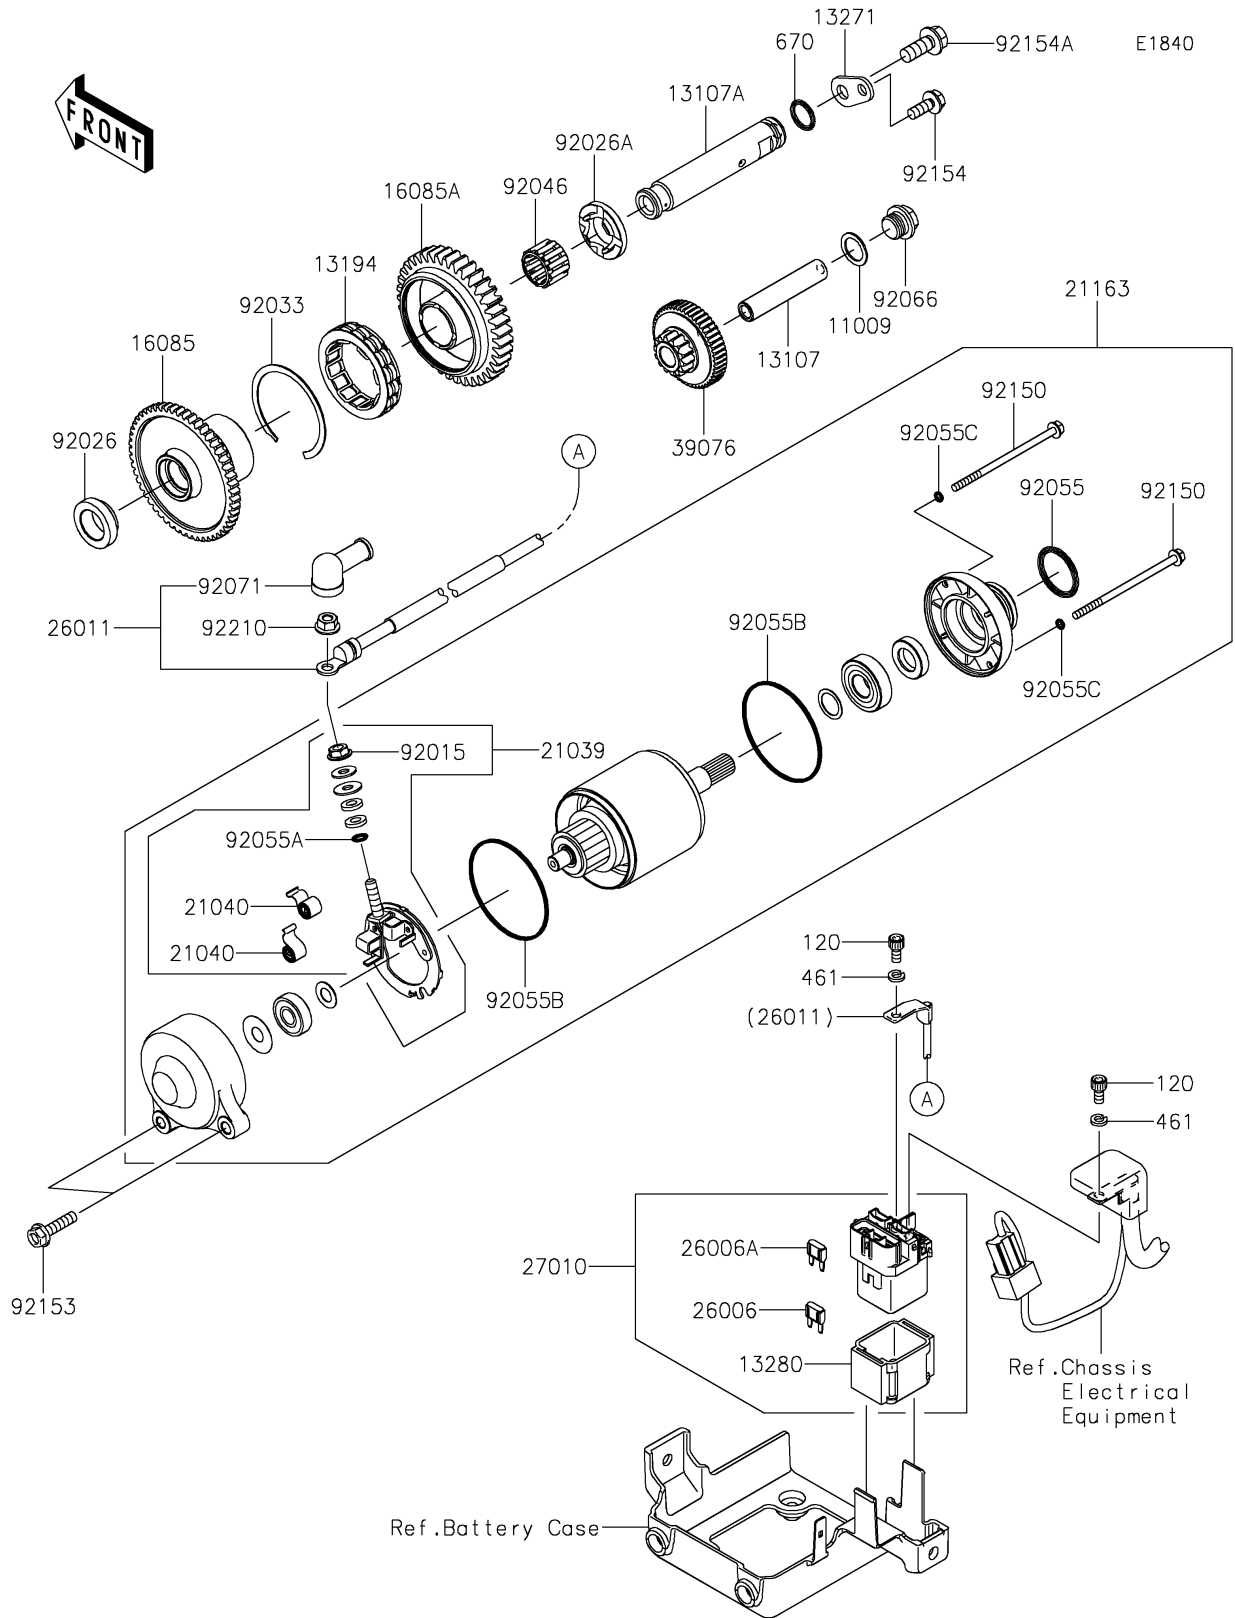

2020 NINJA® ZX™-14R ABS PARTS DIAGRAM

Starter Motor

2020 NINJA® ZX™-14R ABS PARTS LIST

Starter Motor

ITEM NAME	PART NUMBER	QUANTITY
GASKET,14.3X20X1 (Ref # 11009)	11009-1238	1
BOLT-SOCKET,5X10 (Ref # 120)	120CA0510	2
SHAFT (Ref # 13107)	13107-0136	1
SHAFT (Ref # 13107A)	13107-0740	1
CLUTCH-ONEWAY (Ref # 13194)	13194-3704	1
PLATE (Ref # 13271)	13271-0845	1
HOLDER,MAGNETIC SWITCH (Ref # 13280)	13280-0814	1
GEAR (Ref # 16085)	16085-0113	1
GEAR,39T (Ref # 16085A)	16085-0596	1
BRUSH (Ref # 21039)	21039-1066	1
SPRING-BRUSH (Ref # 21040)	21040-1057	2
STARTER-ELECTRIC (Ref # 21163)	21163-0053	1
FUSE,MINI BLADE,15A,BLUE (Ref # 26006)	26006-0001	1
FUSE,MINI BLADE,30A,GREEN (Ref # 26006A)	26006-1080	1
WIRE-LEAD (Ref # 26011)	26011-0122	1
SWITCH (Ref # 27010)	27010-0770	1
LIMITER (Ref # 39076)	39076-0031	1
WASHER-SPRING,5MM (Ref # 461)	461DA0500	2
O RING,14MM (Ref # 670)	670D2014	1
NUT,STARTER MOTOR (Ref # 92015)	92015-1476	1
SPACER,LH (Ref # 92026)	92026-0137	1
SPACER,RH (Ref # 92026A)	92026-0732	1
RING-SNAP (Ref # 92033)	92033-3731	1
BEARING-NEEDLE,18X24X17 (Ref # 92046)	92046-0608	1
RING-O (Ref # 92055)	92055-1276	1
RING-O,4.5X2.0 (Ref # 92055A)	92055-1370	1
RING-O (Ref # 92055B)	92055-1550	2
RING-O (Ref # 92055C)	92055-1551	2
PLUG,14X8 (Ref # 92066)	92066-0837	1

2020 NINJA® ZX™ -14R ABS PARTS LIST

Starter Motor

ITEM NAME	PART NUMBER	QUANTITY
GROMMET (Ref # 92071)	92071-0024	1
BOLT,FLANGED,4X80 (Ref # 92150)	92150-1969	2
BOLT,FLANGED,6X25 (Ref # 92153)	92153-1592	2
BOLT,FLANGED,6X16 (Ref # 92154)	92154-1851	1
BOLT,FLANGED,8X20 (Ref # 92154A)	92154-1852	1
NUT,6MM (Ref # 92210)	92210-0188	1