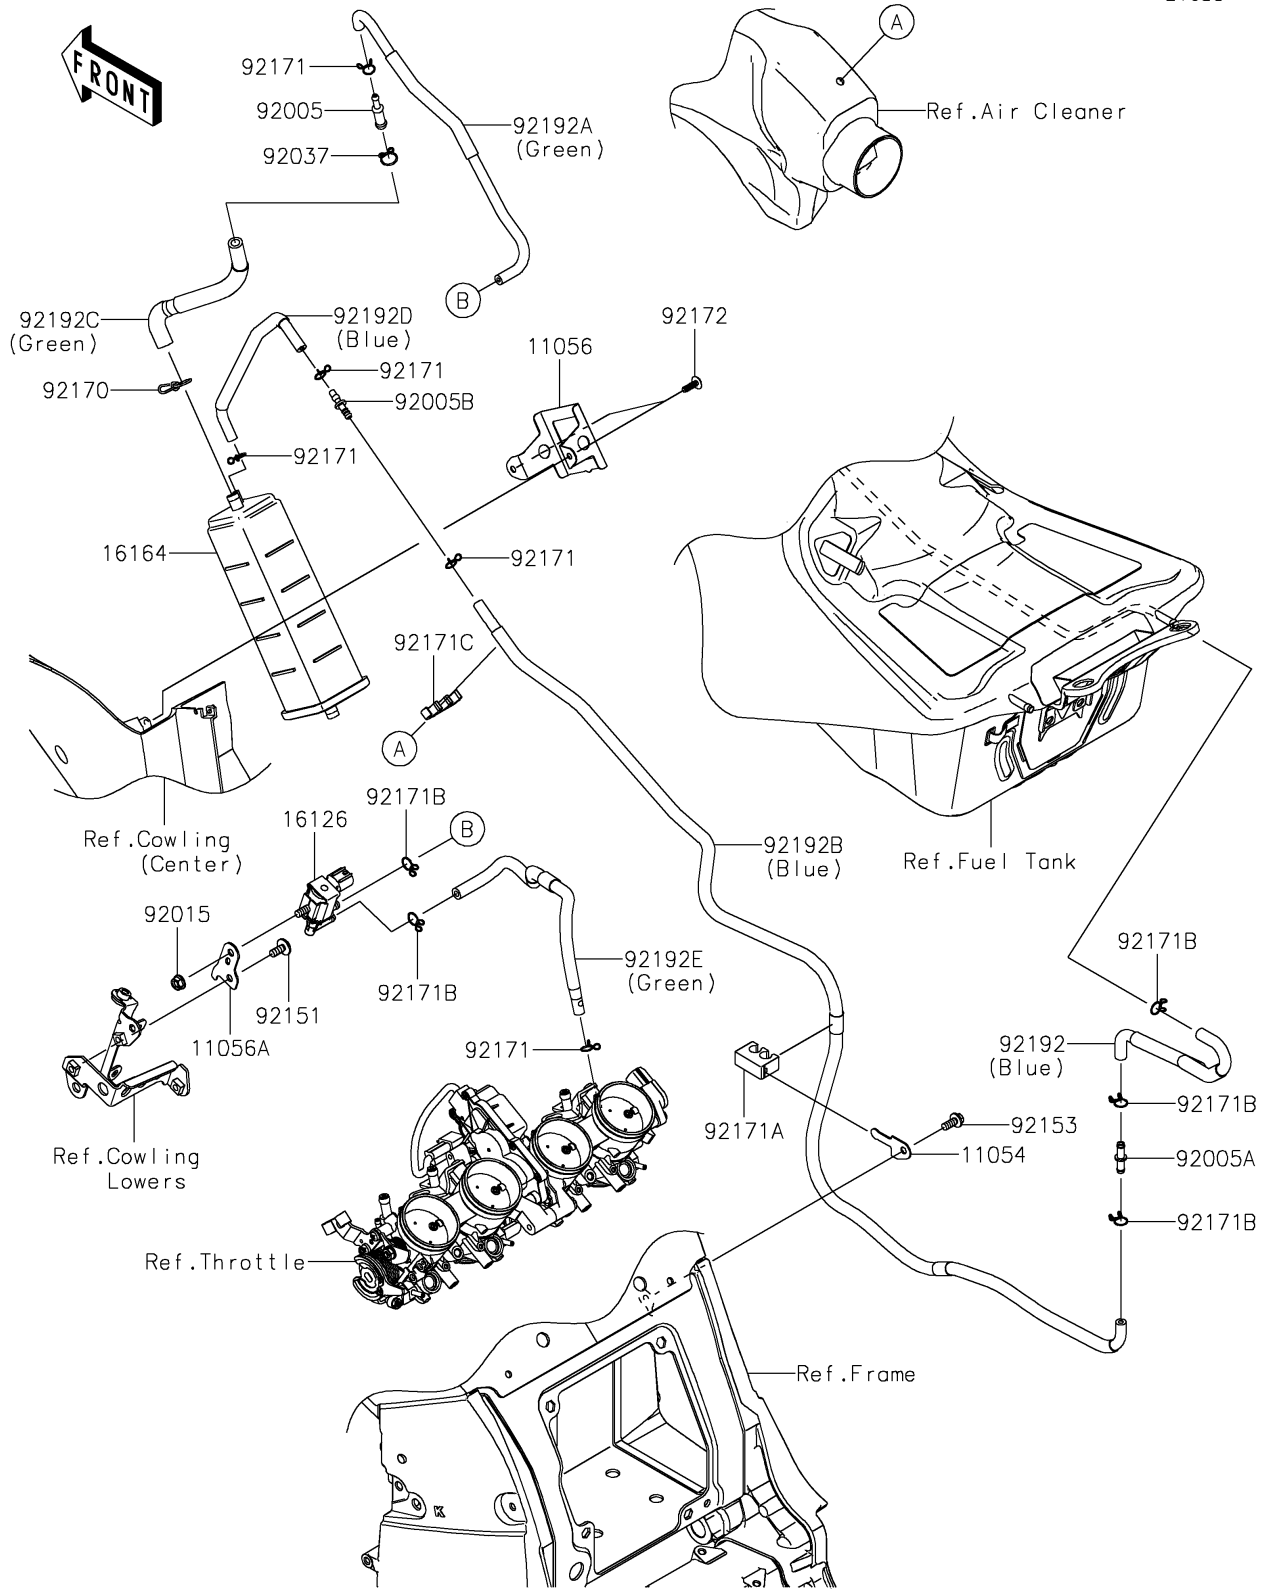

# 2017 Ninja ZX-14R ABS SE PARTS DIAGRAM

## 2017 Ninja ZX-14R ABS SE PARTS LIST

Fuel Evaporative System(CA)

ITEM NAME	PART NUMBER	QUANTITY
BRACKET (Ref # 11054)	11054-0464	1
BRACKET,CANISTER (Ref # 11056)	11056-1176	1
BRACKET,SOLENOID VALVE (Ref # 11056A)	11056-1739	1
VALVE,SOLENOID (Ref # 16126)	16126-0705	1
CANISTER (Ref # 16164)	16164-0009	1
FITTING (Ref # 92005)	92005-0032	1
FITTING (Ref # 92005A)	92005-0721	1
FITTING (Ref # 92005B)	92005-1206	1
NUT,FLANGED,6MM (Ref # 92015)	92015-1367	1
CLAMP,12.5MM (Ref # 92037)	92037-1271	1
BOLT,SOCKET,6X14 (Ref # 92151)	92151-1654	1
BOLT,FLANGED,6X14 (Ref # 92153)	92153-1571	1
CLAMP (Ref # 92170)	92170-1695	1
CLAMP (Ref # 92171)	92171-0576	5
CLAMP (Ref # 92171A)	92171-0693	1
CLAMP (Ref # 92171B)	92171-0718	5
CLAMP (Ref # 92171C)	92171-1213	1
SCREW,TAPPING,5X16 (Ref # 92172)	92172-0175	2
TUBE,TANK-CANISTER,BLUE (Ref # 92192)	92192-0512	1
TUBE,5X9.7X331,GREEN (Ref # 92192A)	92192-1056	1
TUBE,4X9.2X1105,BLUE (Ref # 92192B)	92192-1058	1
TUBE,CANISTER-VALVE,GREEN (Ref # 92192C)	92192-1152	1
TUBE,4X9.2X240,BLUE (Ref # 92192D)	92192-1153	1
TUBE,VALVE-THROTTLE,GREEN (Ref # 92192E)	92192-1166	1