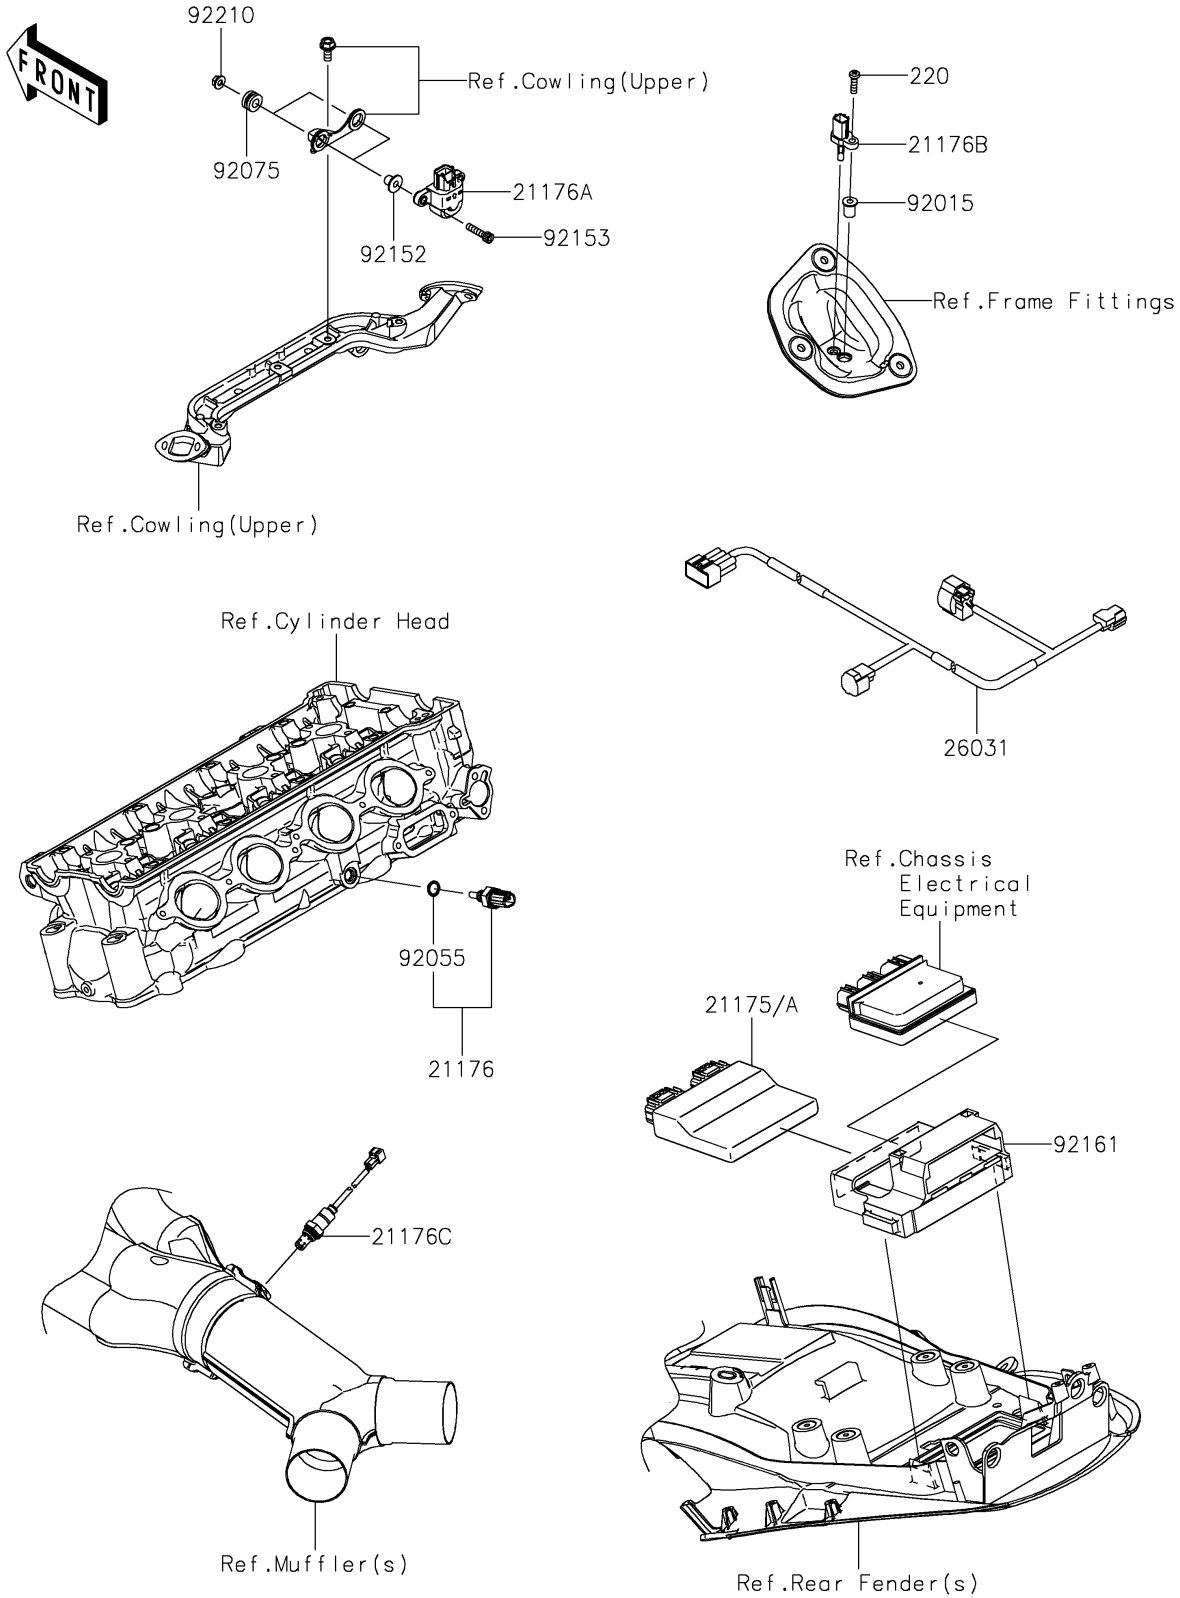

2017 Ninja ZX-14R ABS SE PARTS DIAGRAM

Fuel Injection

E1530

2017 Ninja ZX-14R ABS SE PARTS LIST

Fuel Injection

ITEM NAME	PART NUMBER	QUANTITY
CONTROL UNIT-ELECTRONIC (Ref # 21175)	21175-1123	1
CONTROL UNIT-ELECTRONIC (Ref # 21175A)	21175-1124	1
SENSOR,WATER TEMP (Ref # 21176)	21176-0009	1
SENSOR,VEHICLE-DOWN (Ref # 21176A)	21176-0026	1
SENSOR,AIR TEMPERATURE (Ref # 21176B)	21176-0048	1
SENSOR,OXYGEN (Ref # 21176C)	21176-0090	1
SCREW-PAN-CROS,5X18 (Ref # 220)	220AB0518	1
HARNESS (Ref # 26031)	26031-1385	1
NUT,WELL,5MM (Ref # 92015)	92015-1757	1
RING-O,9.5X1.9 (Ref # 92055)	92055-0016	1
DAMPER (Ref # 92075)	92075-1912	2
COLLAR (Ref # 92152)	92152-0329	2
BOLT,SOCKET,5X22 (Ref # 92153)	92153-1597	2
DAMPER,ECU (Ref # 92161)	92161-1805	1
NUT,FLANGED,5MM (Ref # 92210)	92210-0007	2