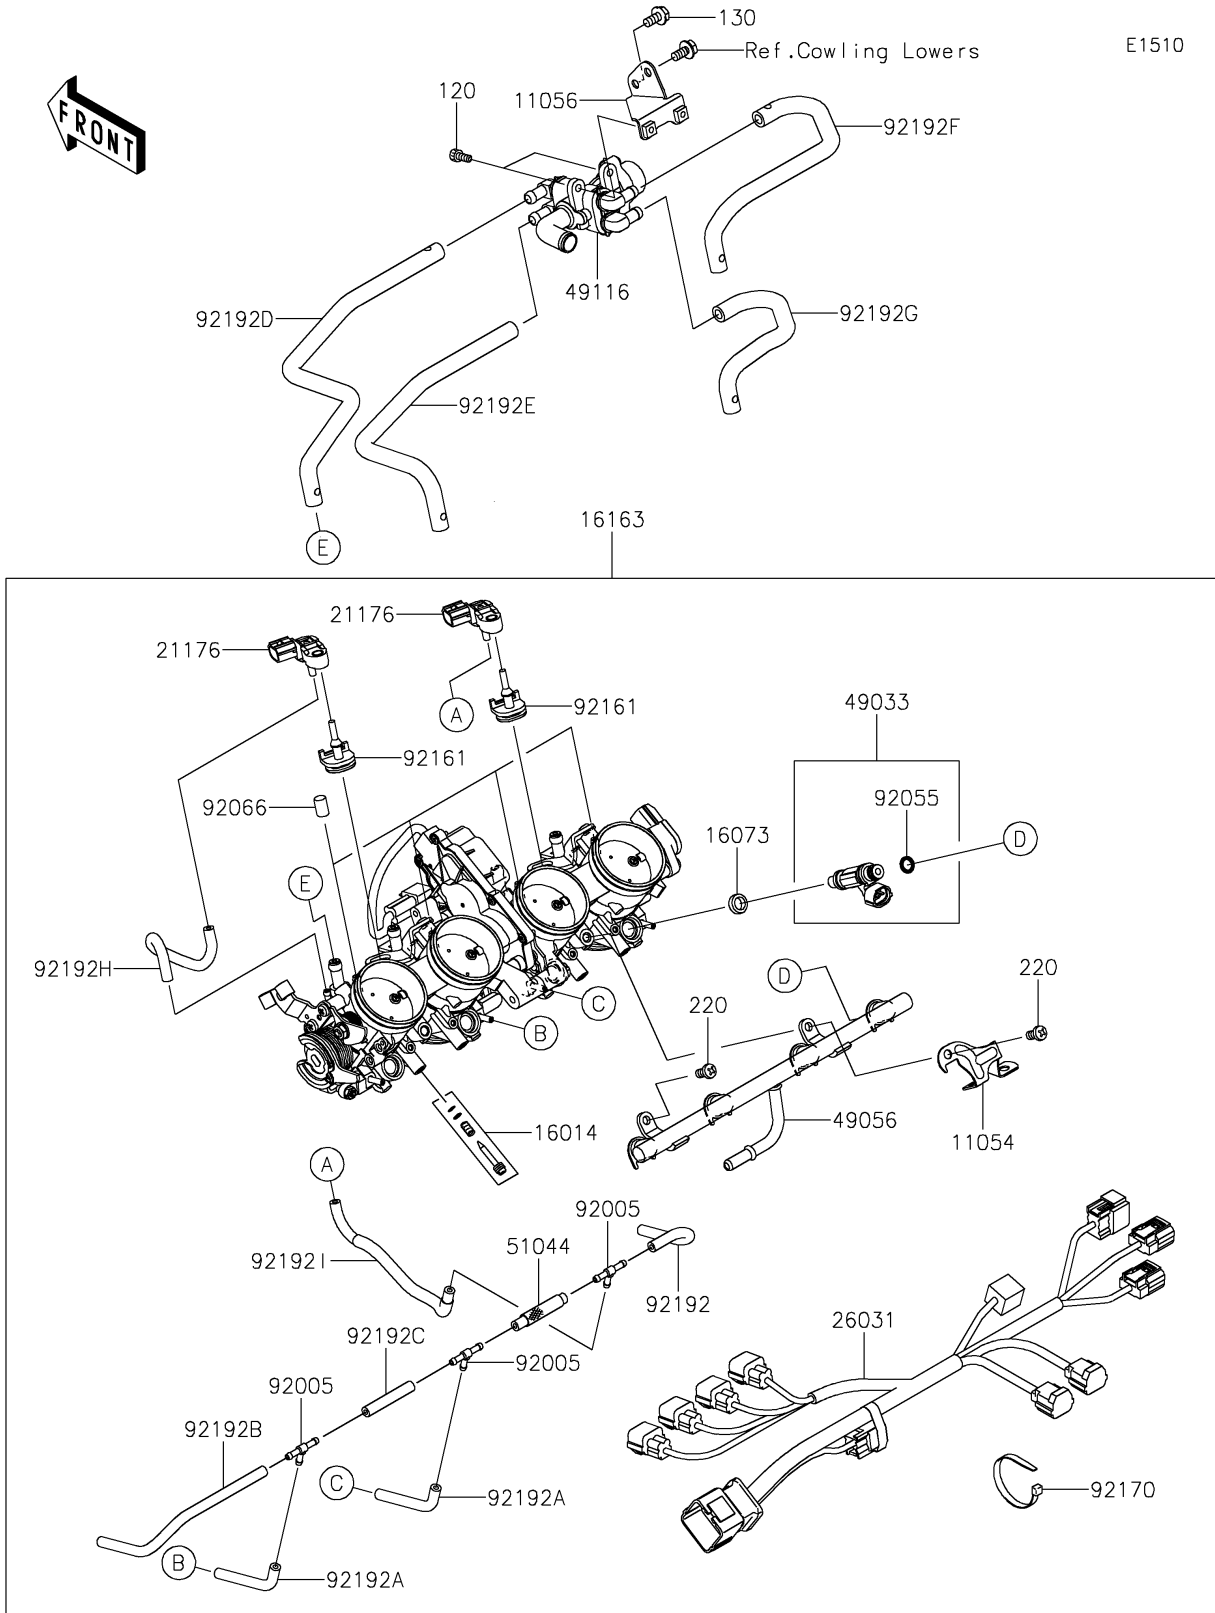

# 2020 NINJA® ZX™-14R ABS PARTS DIAGRAM

Throttle

E1510

## 2020 NINJA® ZX™-14R ABS PARTS LIST

### Throttle

ITEM NAME	PART NUMBER	QUANTITY
BRACKET (Ref # 11054)	11054-0554	1
BRACKET,ISCV (Ref # 11056)	11056-1175	1
BOLT-SOCKET,5X12 (Ref # 120)	120CA0512	2
BOLT-FLANGED,6X12 (Ref # 130)	130BA0612	1
SCREW-PILOT AIR (Ref # 16014)	16014-0005	4
INSULATOR,INJECTER (Ref # 16073)	16073-1123	4
THROTTLE-ASSY (Ref # 16163)	16163-0780	1
SENSOR,PRESSURE (Ref # 21176)	21176-0111	2
SCREW-PAN-CROS,6X12 (Ref # 220)	220AA0612	2
HARNESS (Ref # 26031)	26031-1425	1
NOZZLE-INJECTION (Ref # 49033)	49033-0557	4
PIPE-INJECTION (Ref # 49056)	49056-0017	1
VALVE-ASSY,ISC (Ref # 49116)	49116-0706	1
TUBE-ASSY (Ref # 51044)	51044-0727	1
FITTING (Ref # 92005)	92005-1380	3
RING-O,INJECTION NOZZLE (Ref # 92055)	92055-1622	4
PLUG,FITTING (Ref # 92066)	92066-1549	4
DAMPER (Ref # 92161)	92161-0673	2
CLAMP (Ref # 92170)	92170-3749	6
TUBE,3.2X7.4X115 (Ref # 92192)	92192-0131	1
TUBE,3.2X7.4X60 (Ref # 92192A)	92192-0576	2
TUBE,3.2X7.4X175 (Ref # 92192B)	92192-0577	1
TUBE,3.2X7.4X50 (Ref # 92192C)	92192-0578	1
TUBE,THROTTLE #1-ISCV (Ref # 92192D)	92192-1009	1
TUBE,THROTTLE #2-ISCV (Ref # 92192E)	92192-1010	1
TUBE,THROTTLE #3-ISCV (Ref # 92192F)	92192-1011	1
TUBE,THROTTLE #4-ISCV (Ref # 92192G)	92192-1012	1
TUBE,BODY LH-SENSOR (Ref # 92192H)	92192-1088	1
TUBE,FITTING-SENSOR (Ref # 92192I)	92192-1089	1