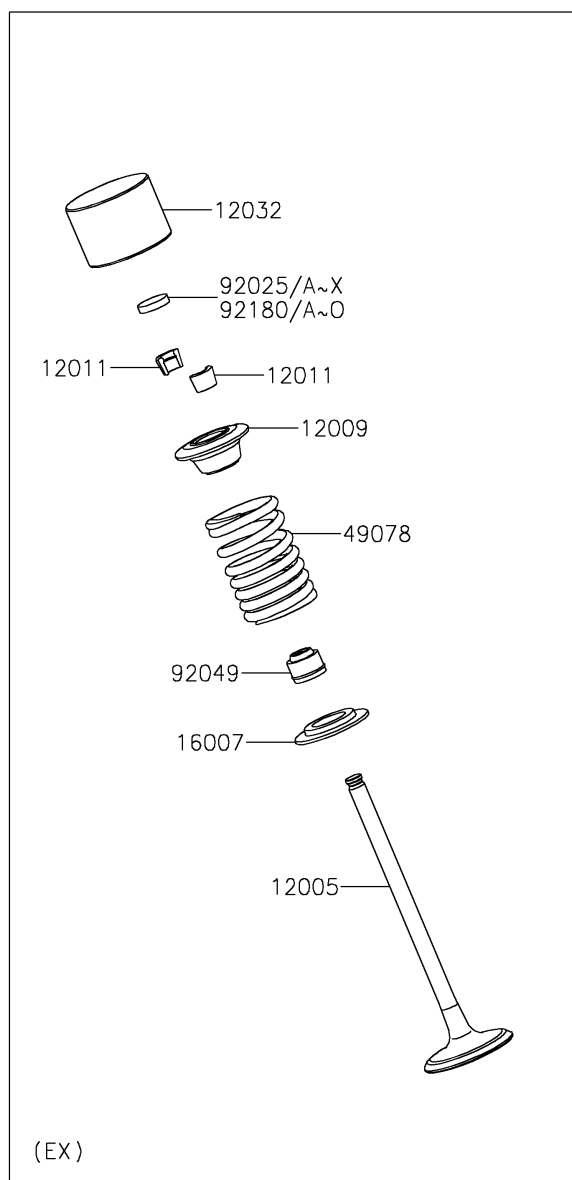

## 2016 Ninja ZX-14R ABS SE PARTS DIAGRAM

Valve(s)

E1210

## 2016 Ninja ZX-14R ABS SE PARTS LIST

Valve(s)

| ITEM NAME                           | PART NUMBER | QUANTITY |
|-------------------------------------|-------------|----------|
| SHIM,T=2.425 (Ref # 92025U)         | 92025-1982  | 1        |
| SHIM,T=2.475 (Ref # 92025V)         | 92025-1983  | 1        |
| SHIM,T=2.525 (Ref # 92025W)         | 92025-1984  | 1        |
| SHIM,T=2.575 (Ref # 92025X)         | 92025-1985  | 1        |
| SEAL-OIL,RVCI 5X8.7X8 (Ref # 92049) | 92049-1509  | 1        |
| SHIM,T=2.025 (Ref # 92180)          | 92180-0209  | 1        |
| SHIM,T=2.075 (Ref # 92180A)         | 92180-0210  | 1        |
| SHIM,T=2.125 (Ref # 92180B)         | 92180-0211  | 1        |
| SHIM,T=2.175 (Ref # 92180C)         | 92180-0212  | 1        |
| SHIM,T=2.225 (Ref # 92180D)         | 92180-0213  | 1        |
| SHIM,T=2.275 (Ref # 92180E)         | 92180-0214  | 1        |
| SHIM,T=2.325 (Ref # 92180F)         | 92180-0215  | 1        |
| SHIM,T=2.825 (Ref # 92180G)         | 92180-0216  | 1        |
| SHIM,T=2.875 (Ref # 92180H)         | 92180-0217  | 1        |
| SHIM,T=2.925 (Ref # 92180I)         | 92180-0218  | 1        |
| SHIM,T=2.975 (Ref # 92180J)         | 92180-0219  | 1        |
| SHIM,T=2.375 (Ref # 92180K)         | 92180-1058  | 1        |
| SHIM,T=2.625 (Ref # 92180L)         | 92180-1059  | 1        |
| SHIM,T=2.675 (Ref # 92180M)         | 92180-1194  | 1        |
| SHIM,T=2.725 (Ref # 92180N)         | 92180-1195  | 1        |
| SHIM,T=2.775 (Ref # 92180O)         | 92180-1196  | 1        |