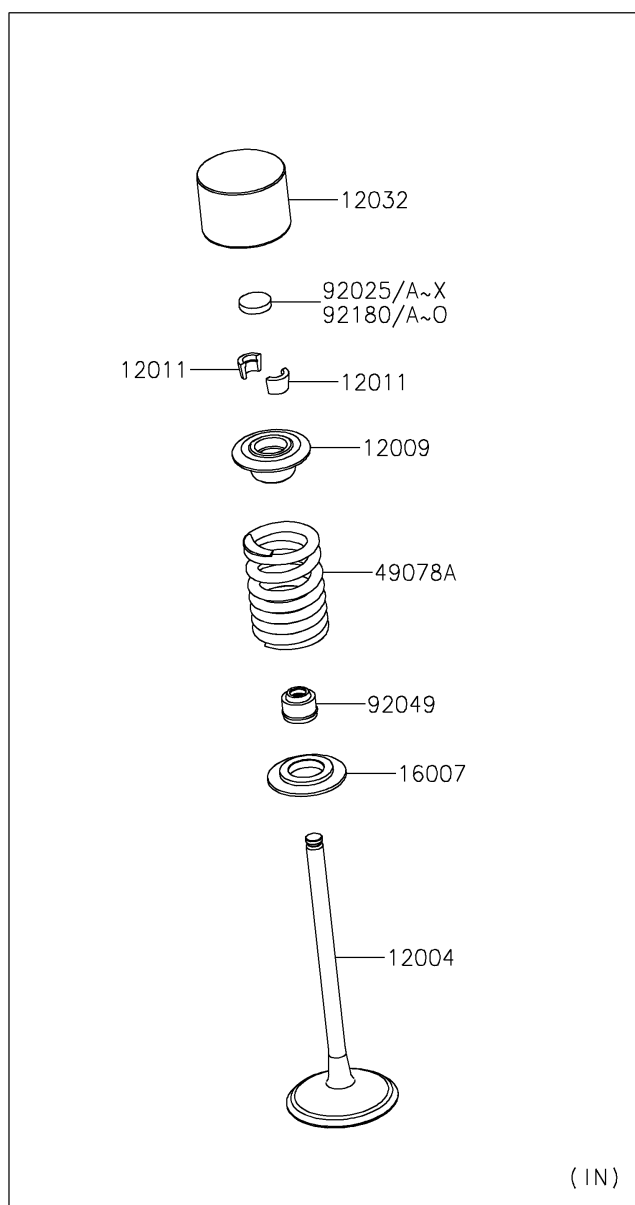

## 2016 Ninja ZX-14R ABS SE PARTS DIAGRAM

Valve(s)

E1210

## 2016 Ninja ZX-14R ABS SE PARTS LIST

Valve(s)

| ITEM NAME                           | PART NUMBER | QUANTITY |
|-------------------------------------|-------------|----------|
| SHIM,T=2.425 (Ref # 92025U)         | 92025-1982  | 1        |
| SHIM,T=2.475 (Ref # 92025V)         | 92025-1983  | 1        |
| SHIM,T=2.525 (Ref # 92025W)         | 92025-1984  | 1        |
| SHIM,T=2.575 (Ref # 92025X)         | 92025-1985  | 1        |
| SEAL-OIL,RVCI 5X8.7X8 (Ref # 92049) | 92049-1509  | 1        |
| SHIM,T=2.025 (Ref # 92180)          | 92180-0209  | 1        |
| SHIM,T=2.075 (Ref # 92180A)         | 92180-0210  | 1        |
| SHIM,T=2.125 (Ref # 92180B)         | 92180-0211  | 1        |
| SHIM,T=2.175 (Ref # 92180C)         | 92180-0212  | 1        |
| SHIM,T=2.225 (Ref # 92180D)         | 92180-0213  | 1        |
| SHIM,T=2.275 (Ref # 92180E)         | 92180-0214  | 1        |
| SHIM,T=2.325 (Ref # 92180F)         | 92180-0215  | 1        |
| SHIM,T=2.825 (Ref # 92180G)         | 92180-0216  | 1        |
| SHIM,T=2.875 (Ref # 92180H)         | 92180-0217  | 1        |
| SHIM,T=2.925 (Ref # 92180I)         | 92180-0218  | 1        |
| SHIM,T=2.975 (Ref # 92180J)         | 92180-0219  | 1        |
| SHIM,T=2.375 (Ref # 92180K)         | 92180-1058  | 1        |
| SHIM,T=2.625 (Ref # 92180L)         | 92180-1059  | 1        |
| SHIM,T=2.675 (Ref # 92180M)         | 92180-1194  | 1        |
| SHIM,T=2.725 (Ref # 92180N)         | 92180-1195  | 1        |
| SHIM,T=2.775 (Ref # 92180O)         | 92180-1196  | 1        |