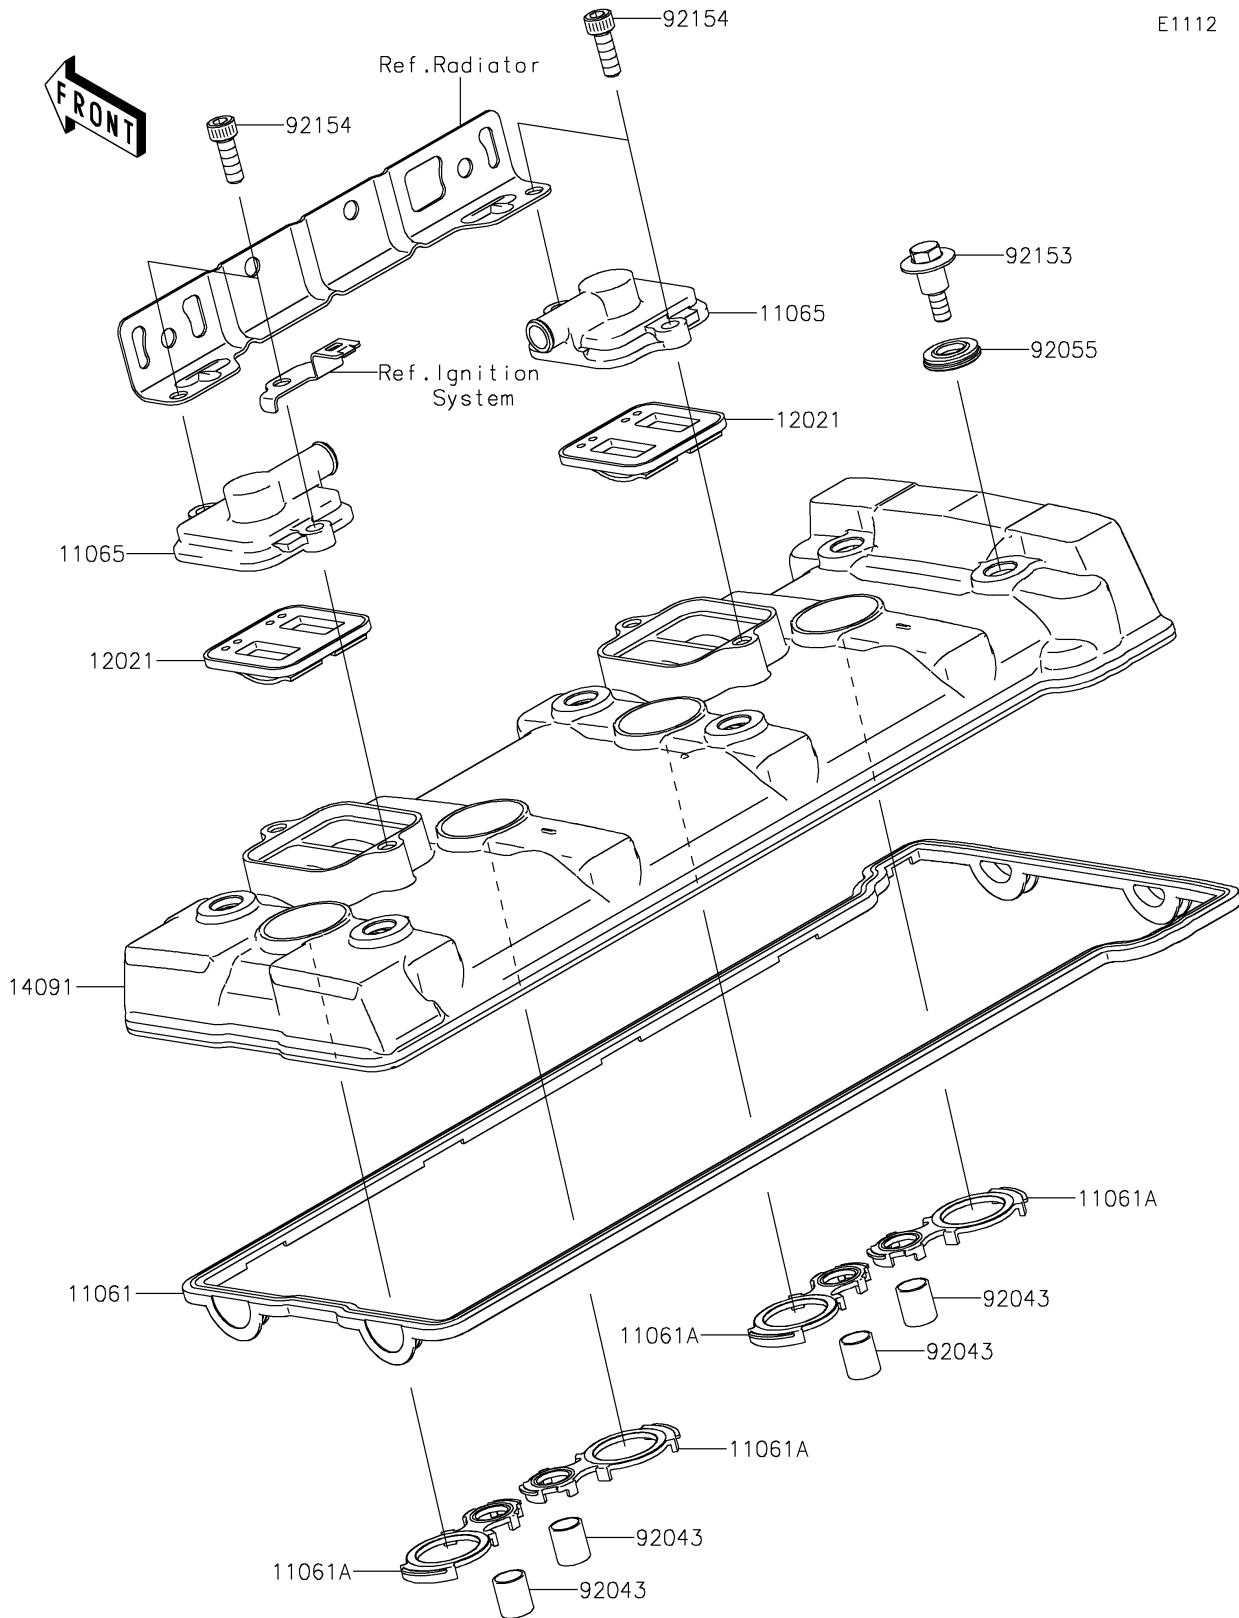

# 2017 Ninja ZX-14R ABS SE PARTS DIAGRAM

## Cylinder Head Cover

E1112

## 2017 Ninja ZX-14R ABS SE PARTS LIST

### Cylinder Head Cover

ITEM NAME	PART NUMBER	QUANTITY
GASKET,HEAD COVER (Ref # 11061)	11061-0738	1
GASKET,HEAD HOLE (Ref # 11061A)	11061-0977	4
CAP (Ref # 11065)	11065-1247	2
VALVE-ASSY-REED (Ref # 12021)	12021-1130	2
COVER,HEAD (Ref # 14091)	14091-1574	1
PIN,10.1X12X14 (Ref # 92043)	92043-4009	4
RING-O (Ref # 92055)	92055-0187	6
BOLT,FLANGED,6X22.5 (Ref # 92153)	92153-1016	6
BOLT,SOCKET,6X18 (Ref # 92154)	92154-1832	4