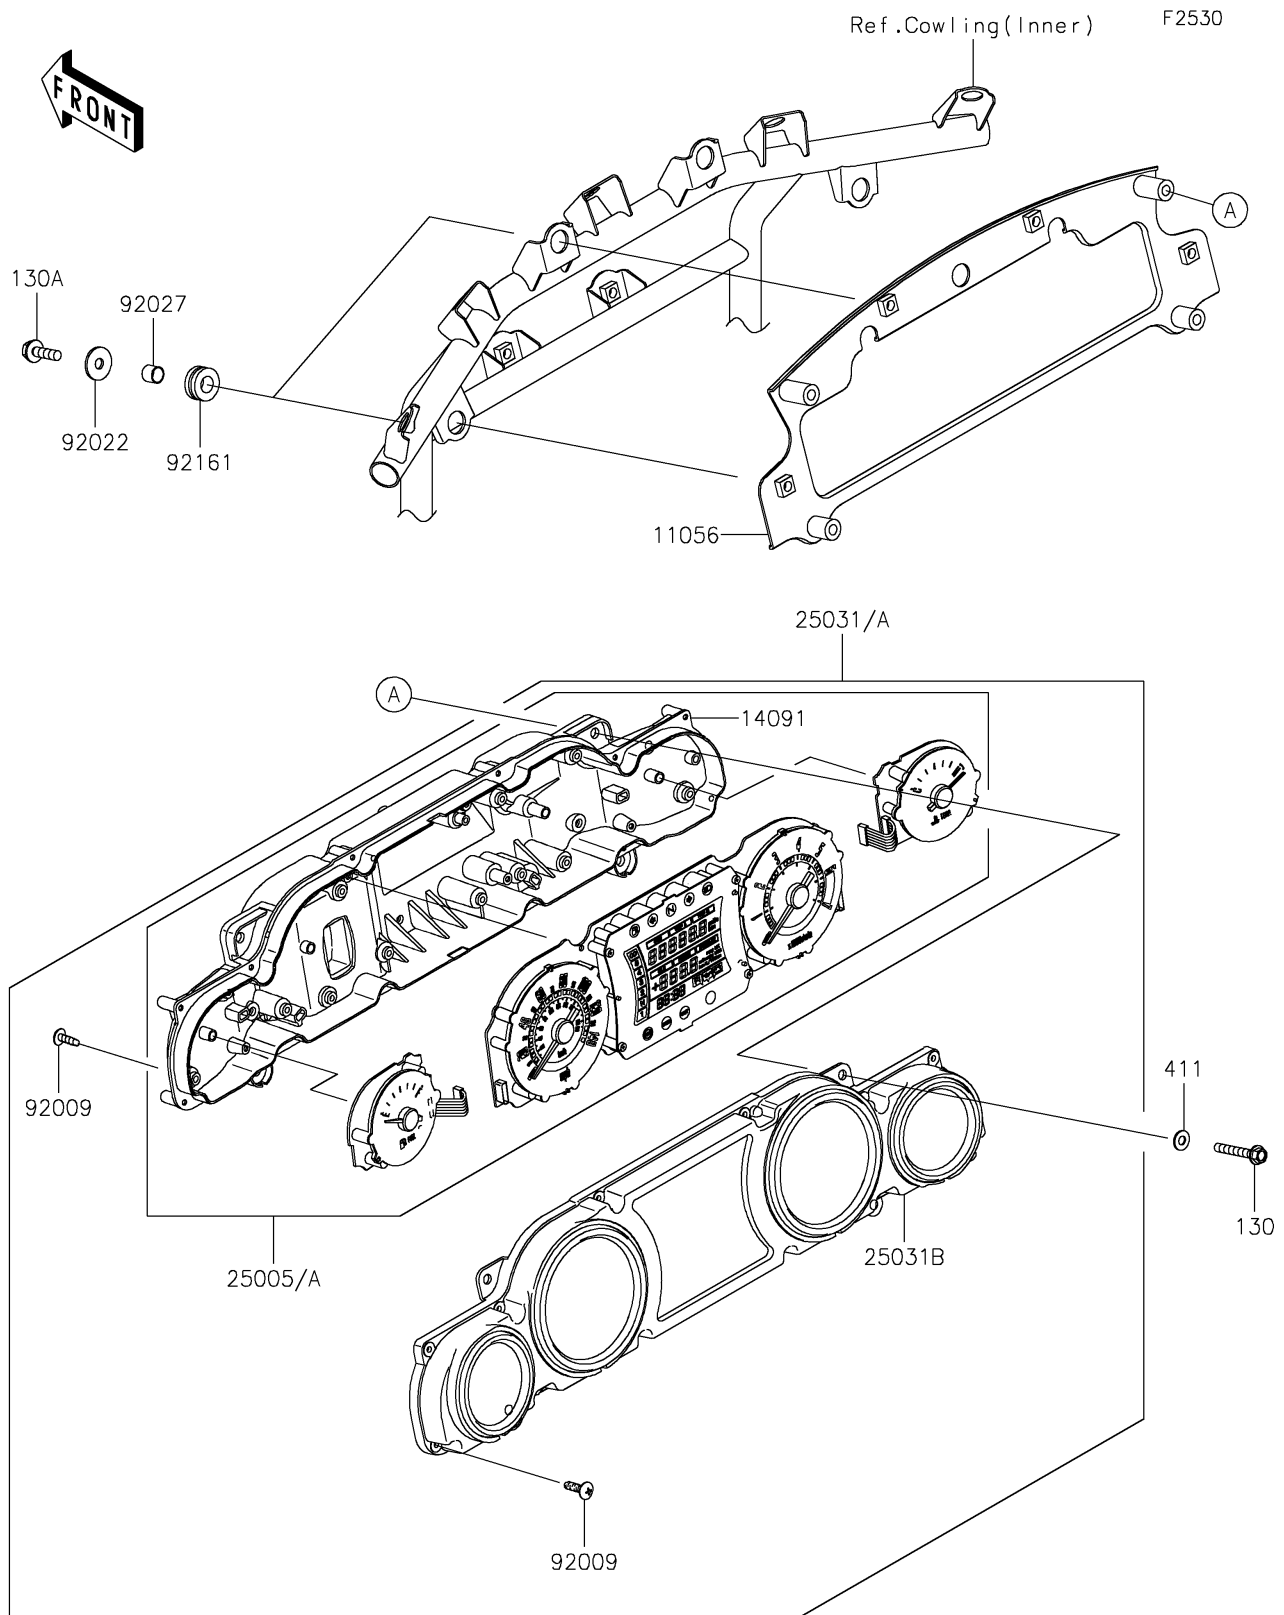

2018 VULCAN® 1700 VAQUERO® ABS

Kawasaki
Let the Good Times Roll®

PARTS DIAGRAM

Meter(s)

2018 VULCAN® 1700 VAQUERO® ABS

Kawasaki
Let the Good Times Roll®

PARTS LIST

Meter(s)

ITEM NAME	PART NUMBER	QUANTITY
BRACKET,METER (Ref # 11056)	11056-1139	1
BOLT-FLANGED,5X35 (Ref # 130)	130BA0535	4
BOLT-FLANGED,6X20 (Ref # 130A)	130BA0620	4
COVER,METER,LWR (Ref # 14091)	14091-1577	1
SPEEDOMETER,COMBINATION,ABS (Ref # 25005)	25005-0129	1
SPEEDOMETER,COMBINATION,ABS (Ref # 25005A)	25005-0130	1
METER-ASSY,COMBINATION,ABS (Ref # 25031)	25031-0701	1
METER-ASSY,COMBINATION,ABS (Ref # 25031A)	25031-0702	1
METER-ASSY,UPP CASE (Ref # 25031B)	25031-5046	1
WASHER-PLAIN,5MM (Ref # 411)	411AB0500	4
SCREW,TAPPING,3X16 (Ref # 92009)	92009-1391	26
WASHER,6.5X20X1.6,BLACK (Ref # 92022)	92022-1346	4
COLLAR,6.8X10X8.5 (Ref # 92027)	92027-129	4
DAMPER (Ref # 92161)	92161-0154	4