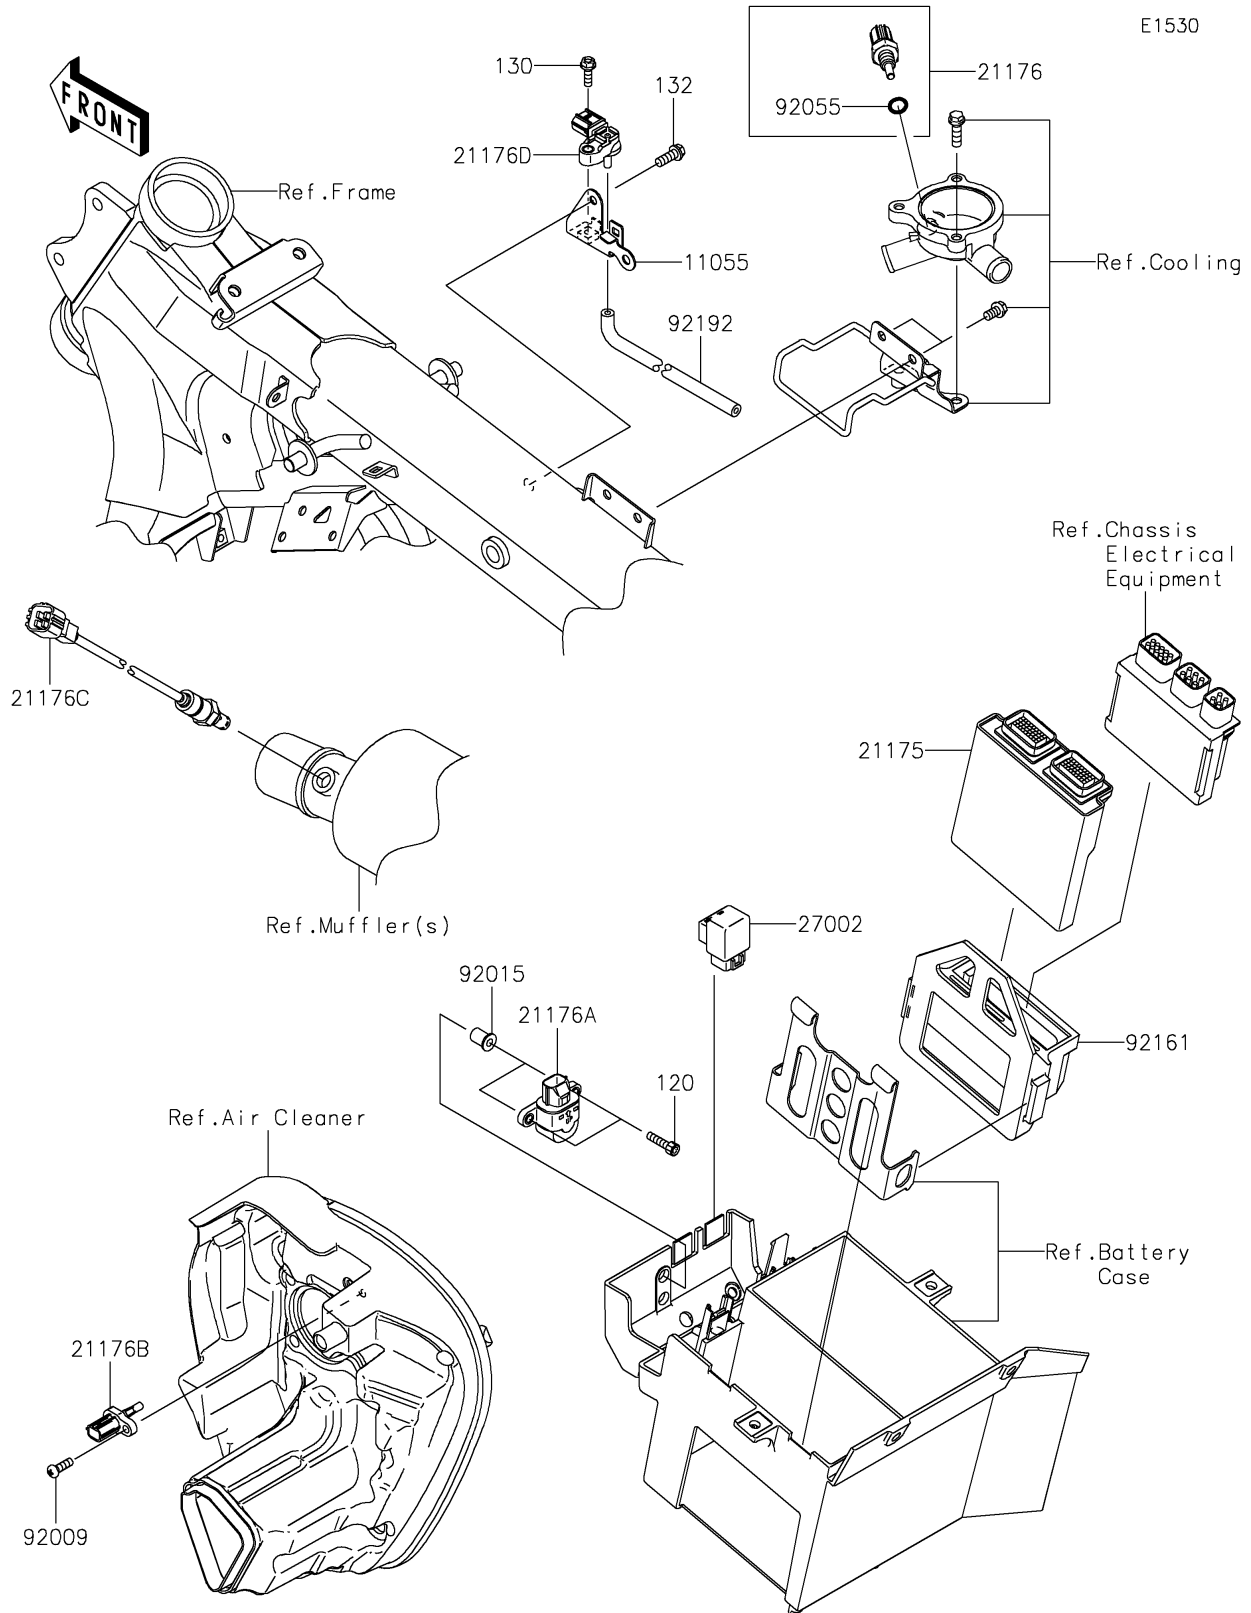

2017 Vulcan 1700 Vaquero ABS

PARTS DIAGRAM

Fuel Injection

2017 Vulcan 1700 Vaquero ABS

PARTS LIST

Fuel Injection

ITEM NAME	PART NUMBER	QUANTITY
BRACKET (Ref # 11055)	11055-0569	1
BOLT-SOCKET,5X20 (Ref # 120)	120CA0520	2
BOLT-FLANGED,5X16 (Ref # 130)	130BA0516	1
BOLT-FLANGED-SMALL,6X16 (Ref # 132)	132BA0616	1
CONTROL UNIT-ELECTRONIC (Ref # 21175)	21175-0927	1
SENSOR,WATER TEMP (Ref # 21176)	21176-0009	1
SENSOR (Ref # 21176A)	21176-0025	1
SENSOR,AIR TEMPERATURE (Ref # 21176B)	21176-0048	1
SENSOR,OXYGEN (Ref # 21176C)	21176-0090	1
SENSOR,PRESSURE (Ref # 21176D)	21176-0111	1
RELAY-ASSY (Ref # 27002)	27002-1062	1
SCREW,TAPPING,5X16 (Ref # 92009)	92009-1984	1
NUT,WELL,5MM (Ref # 92015)	92015-1757	2
RING-O,9.5X1.9 (Ref # 92055)	92055-0016	1
DAMPER (Ref # 92161)	92161-0092	1
TUBE,FITTING-ASV (Ref # 92192)	92192-0354	1