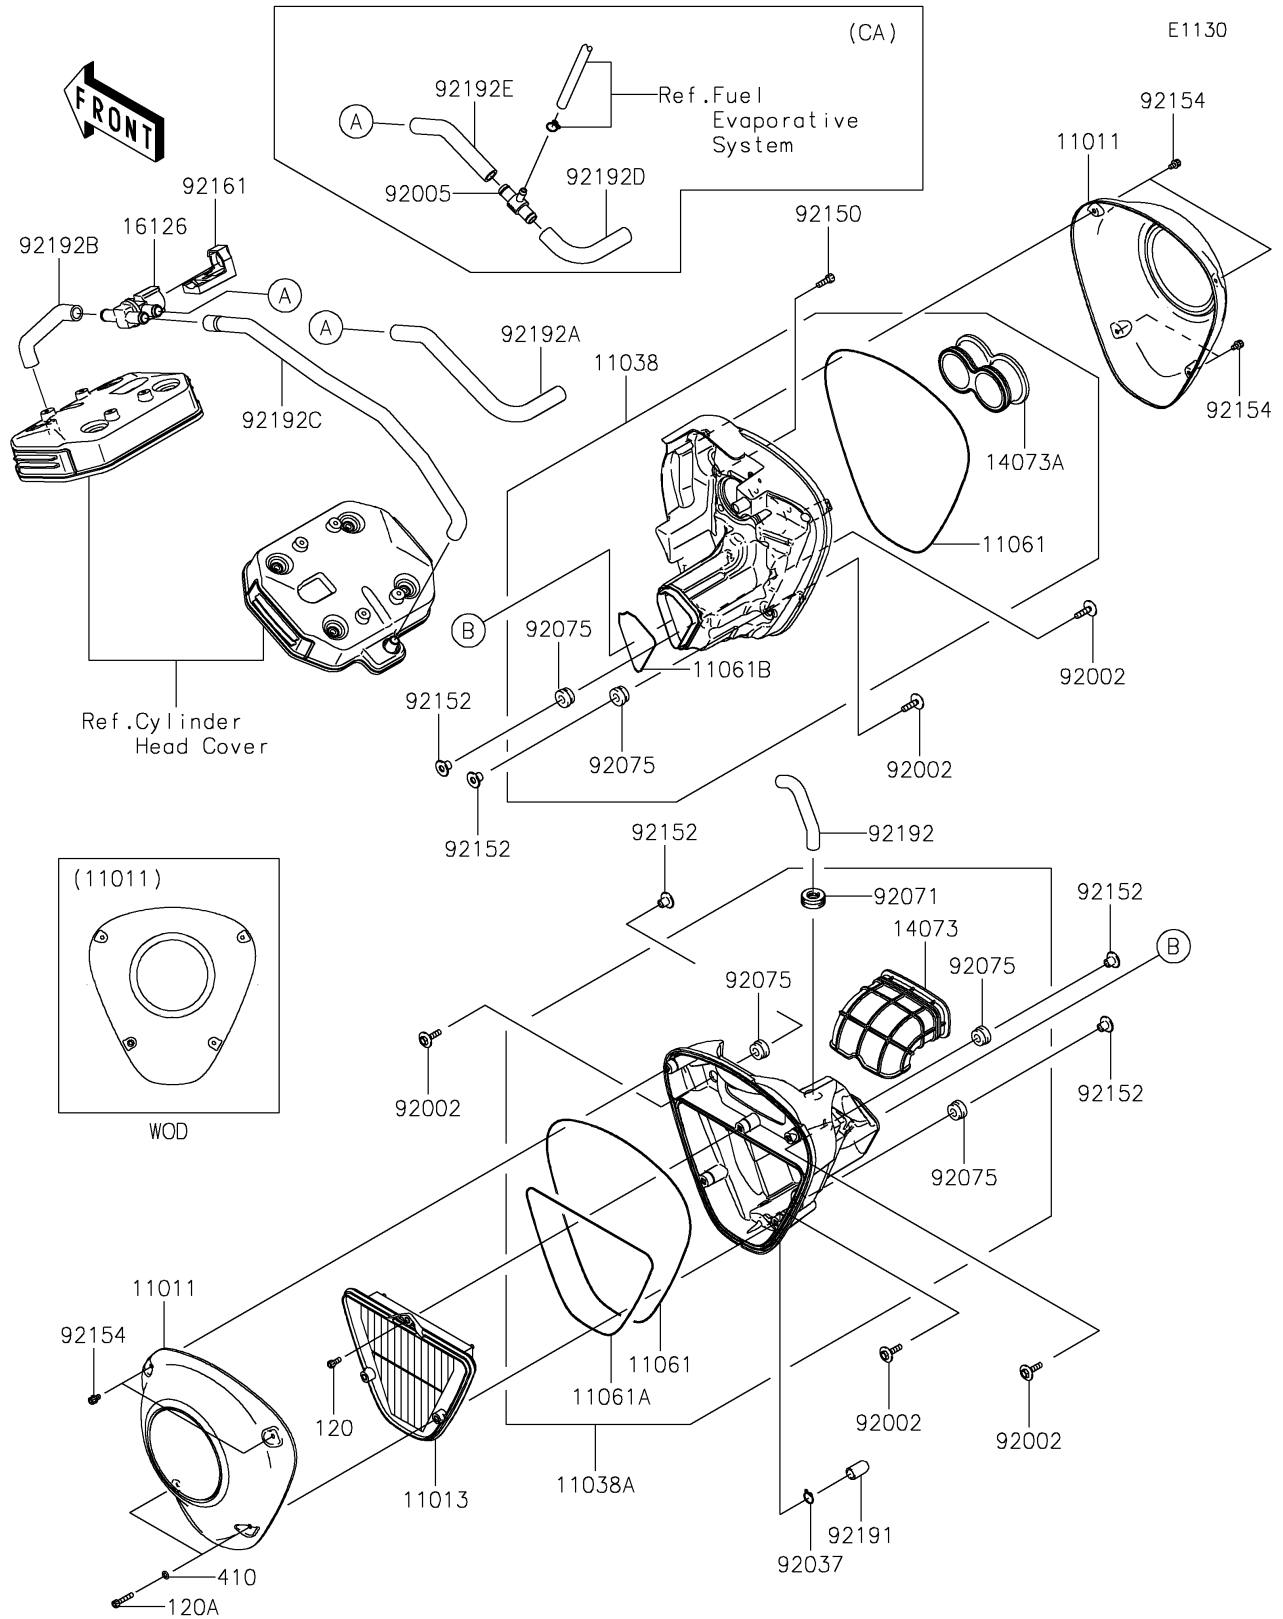

2017 Vulcan 1700 Vaquero ABS

PARTS DIAGRAM

Air Cleaner

2017 Vulcan 1700 Vaquero ABS

PARTS LIST

Air Cleaner

ITEM NAME	PART NUMBER	QUANTITY
CASE-AIR FILTER,F.S.BLACK (Ref # 11011)	11011-0172	2
ELEMENT-AIR FILTER (Ref # 11013)	11013-0031	1
CASE-ASSY-AIR FILTER,RH (Ref # 11038)	11038-0708	1
CASE-ASSY-AIR FILTER,LH (Ref # 11038A)	11038-0710	1
GASKET,3X812 (Ref # 11061)	11061-0346	2
GASKET,3X630 (Ref # 11061A)	11061-0347	1
GASKET,3X222 (Ref # 11061B)	11061-0367	1
BOLT-SOCKET,5X12 (Ref # 120)	120CA0512	1
BOLT-SOCKET,5X25 (Ref # 120A)	120R0525	2
DUCT,INTAKE (Ref # 14073)	14073-0202	1
DUCT,THROBO. FUNNEL (Ref # 14073A)	14073-0203	1
VALVE,AIR SWITCHING (Ref # 16126)	16126-0746	1
W-PLAIN-S,5MM (Ref # 410)	410S0500	2
BOLT,6X25 (Ref # 92002)	92002-1135	5
FITTING (Ref # 92005)	92005-0054	1
CLAMP,14.5MM (Ref # 92037)	92037-1900	1
GROMMET,AIR SUCTION VALVE (Ref # 92071)	92071-1249	1
DAMPER,RUBBER (Ref # 92075)	92075-1123	5
BOLT,6X18 (Ref # 92150)	92150-1645	5
COLLAR,6.3X10X12 (Ref # 92152)	92152-0694	5
BOLT,SOCKET,5X10 (Ref # 92154)	92154-0131	6
DAMPER (Ref # 92161)	92161-0309	1
TUBE (Ref # 92191)	92191-1704	1
TUBE,BREATHER (Ref # 92192)	92192-0650	1
TUBE,A/C-ASWV (Ref # 92192A)	92192-0651	1
TUBE,FR HEAD-ASWV (Ref # 92192B)	92192-0652	1
TUBE,RR HEAD-ASWV (Ref # 92192C)	92192-0653	1
TUBE,ASWV-FITTING (Ref # 92192D)	92192-0654	1
TUBE,FITTING-A/C (Ref # 92192E)	92192-0655	1