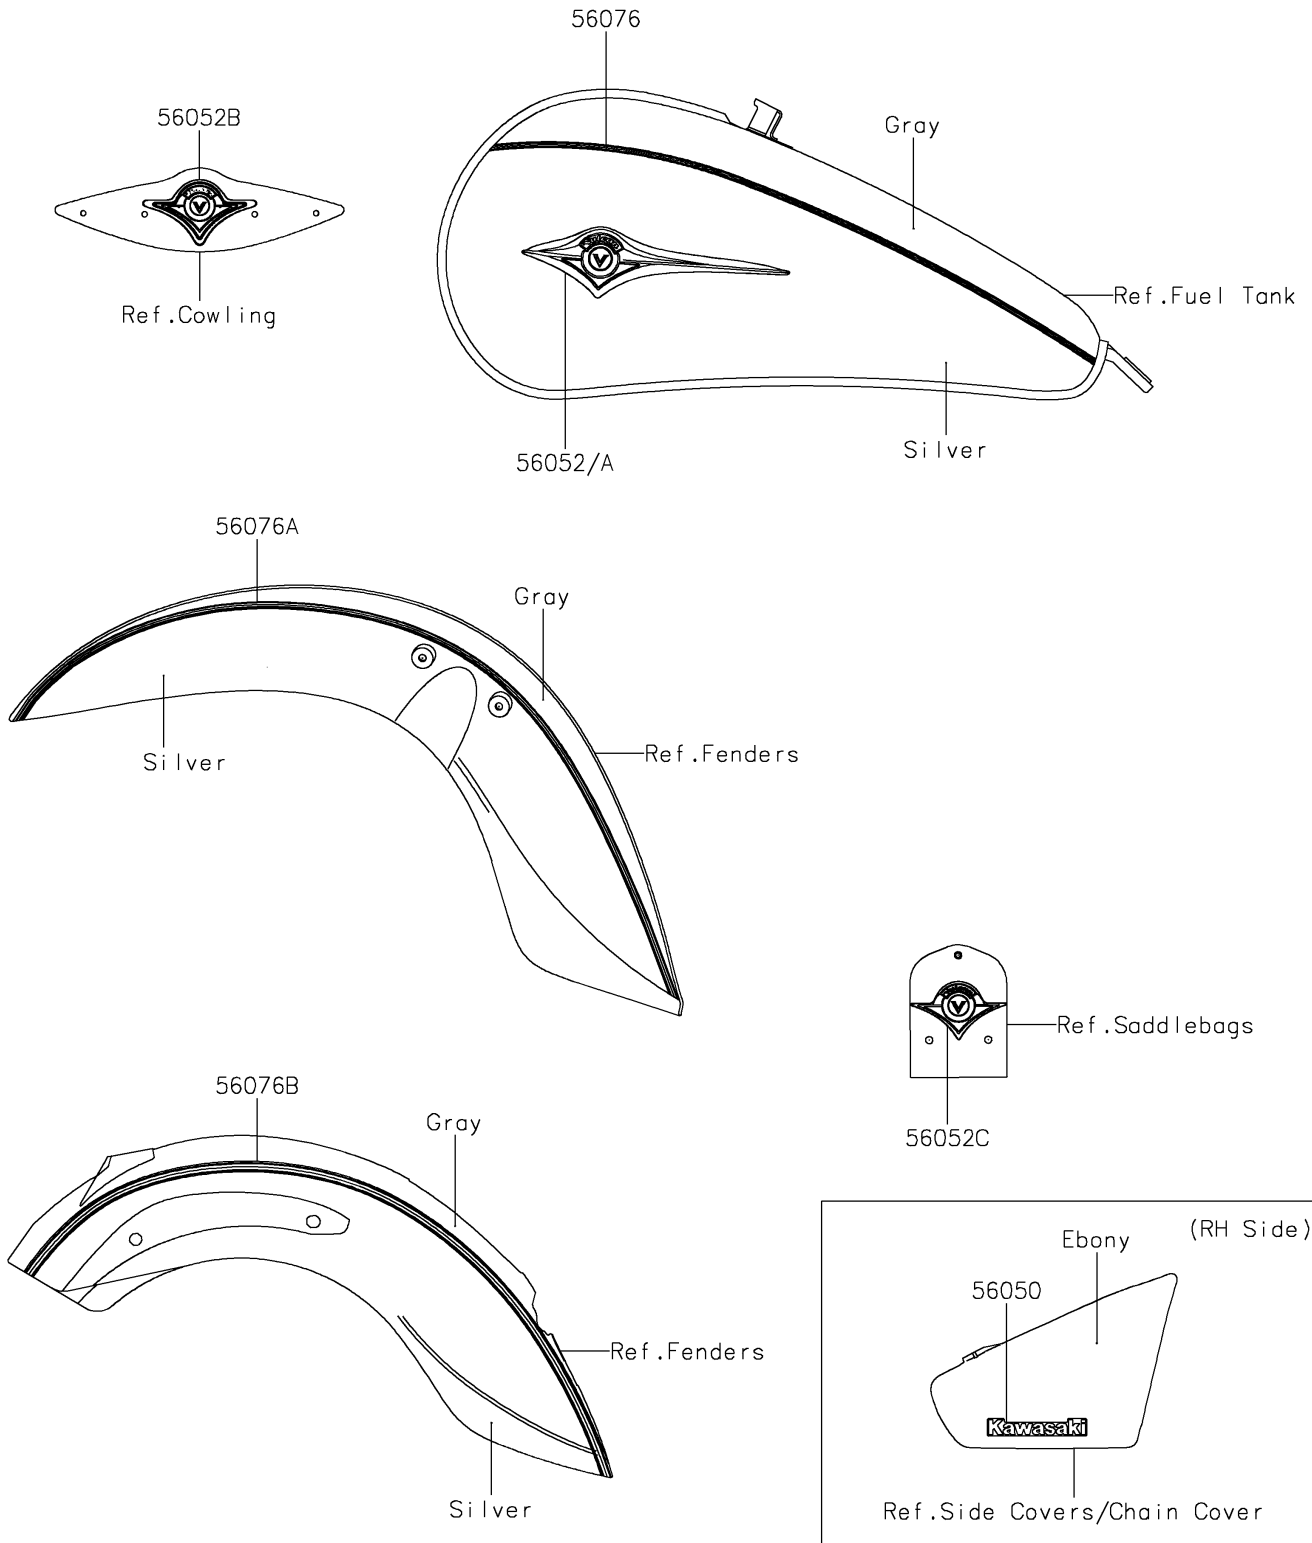

2020 VULCAN® 900 CLASSIC LT PARTS DIAGRAM

Decals(Gray/Silver)(DLF)

F2861D

2020 VULCAN® 900 CLASSIC LT PARTS LIST

Decals(Gray/Silver)(DLF)

ITEM NAME	PART NUMBER	QUANTITY
MARK,SIDE COVER,KAWASAKI (Ref # 56050)	56050-1901	1
MARK,FUEL TANK,LH (Ref # 56052)	56052-0810	1
MARK,FUEL TANK,RH (Ref # 56052A)	56052-0811	1
MARK,PLATE (Ref # 56052B)	56052-0851	1
MARK,BACKREST (Ref # 56052C)	56052-0852	1
PATTERN,FUEL TANK (Ref # 56076)	56076-0344	2
PATTERN,FR FENDER (Ref # 56076A)	56076-0345	2
PATTERN,RR FENDER (Ref # 56076B)	56076-0346	2