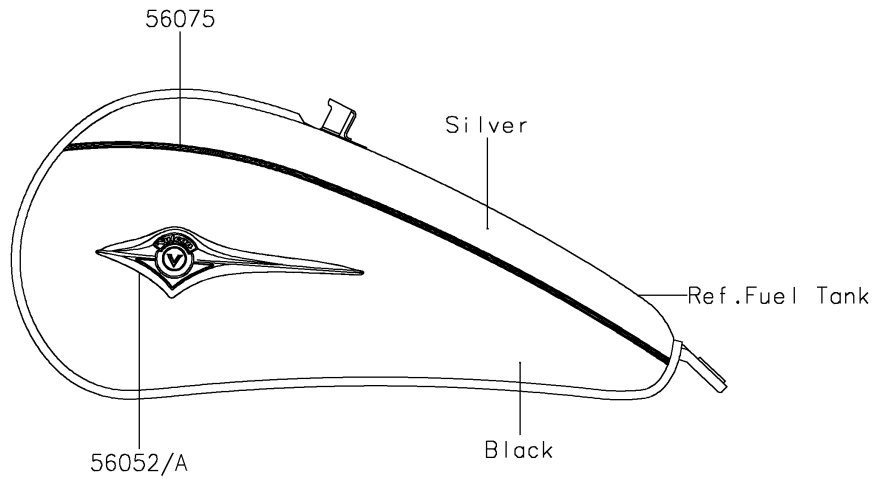

2016 Vulcan 900 Classic LT PARTS DIAGRAM

Decals(Black/Silver)(DGF)

F2861

2016 Vulcan 900 Classic LT PARTS LIST

Decals(Black/Silver)(DGF)

ITEM NAME	PART NUMBER	QUANTITY
MARK,SIDE COVER,KAWASAKI (Ref # 56050)	56050-1901	1
MARK,FUEL TANK,LH (Ref # 56052)	56052-0810	1
MARK,FUEL TANK,RH (Ref # 56052A)	56052-0811	1
MARK,PLATE (Ref # 56052B)	56052-0851	1
MARK,BACKREST (Ref # 56052C)	56052-0852	1
PATTERN,FUEL TANK (Ref # 56075)	56075-1306	1
PATTERN,FR FENDER (Ref # 56075A)	56075-1307	1
PATTERN,RR FENDER (Ref # 56075B)	56075-1308	1