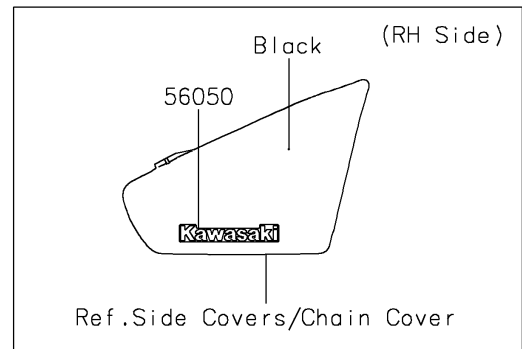

2016 Vulcan 900 Classic LT PARTS DIAGRAM

Decals(Black/Silver)(DGF)

F2861

2016 Vulcan 900 Classic LT PARTS LIST

Decals(Black/Silver)(DGF)

ITEM NAME	PART NUMBER	QUANTITY
MARK,SIDE COVER,KAWASAKI (Ref # 56050)	56050-1901	1
MARK,FUEL TANK,LH (Ref # 56052)	56052-0810	1
MARK,FUEL TANK,RH (Ref # 56052A)	56052-0811	1
MARK,PLATE (Ref # 56052B)	56052-0851	1
MARK,BACKREST (Ref # 56052C)	56052-0852	1
PATTERN,FUEL TANK (Ref # 56075)	56075-1306	1
PATTERN,FR FENDER (Ref # 56075A)	56075-1307	1
PATTERN,RR FENDER (Ref # 56075B)	56075-1308	1