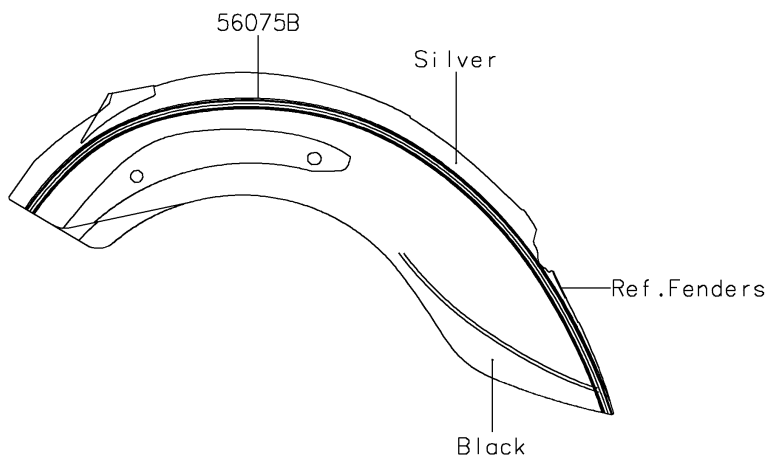

2016 Vulcan 900 Classic LT PARTS DIAGRAM

Decals(Black/Silver)(DGF)

F2861

2016 Vulcan 900 Classic LT PARTS LIST

Decals(Black/Silver)(DGF)

ITEM NAME	PART NUMBER	QUANTITY
MARK,SIDE COVER,KAWASAKI (Ref # 56050)	56050-1901	1
MARK,FUEL TANK,LH (Ref # 56052)	56052-0810	1
MARK,FUEL TANK,RH (Ref # 56052A)	56052-0811	1
MARK,PLATE (Ref # 56052B)	56052-0851	1
MARK,BACKREST (Ref # 56052C)	56052-0852	1
PATTERN,FUEL TANK (Ref # 56075)	56075-1306	1
PATTERN,FR FENDER (Ref # 56075A)	56075-1307	1
PATTERN,RR FENDER (Ref # 56075B)	56075-1308	1