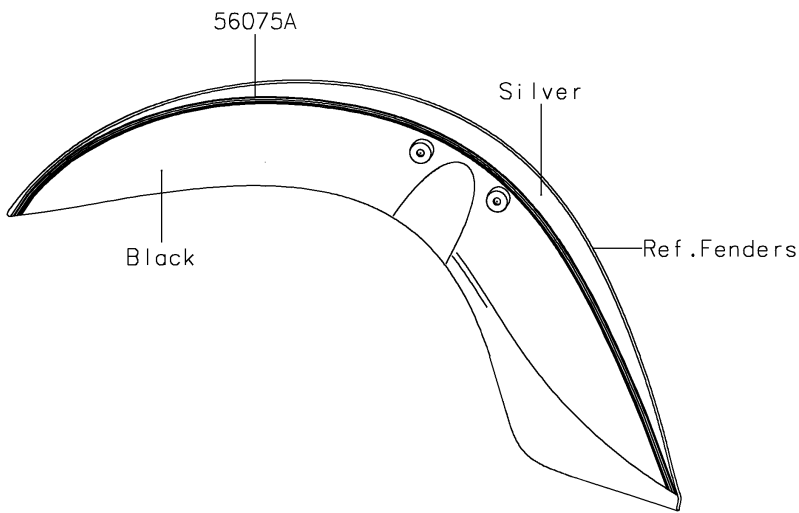

2016 Vulcan 900 Classic LT PARTS DIAGRAM

Decals(Black/Silver)(DGF)

F2861

2016 Vulcan 900 Classic LT PARTS LIST

Decals(Black/Silver)(DGF)

ITEM NAME	PART NUMBER	QUANTITY
MARK,SIDE COVER,KAWASAKI (Ref # 56050)	56050-1901	1
MARK,FUEL TANK,LH (Ref # 56052)	56052-0810	1
MARK,FUEL TANK,RH (Ref # 56052A)	56052-0811	1
MARK,PLATE (Ref # 56052B)	56052-0851	1
MARK,BACKREST (Ref # 56052C)	56052-0852	1
PATTERN,FUEL TANK (Ref # 56075)	56075-1306	1
PATTERN,FR FENDER (Ref # 56075A)	56075-1307	1
PATTERN,RR FENDER (Ref # 56075B)	56075-1308	1