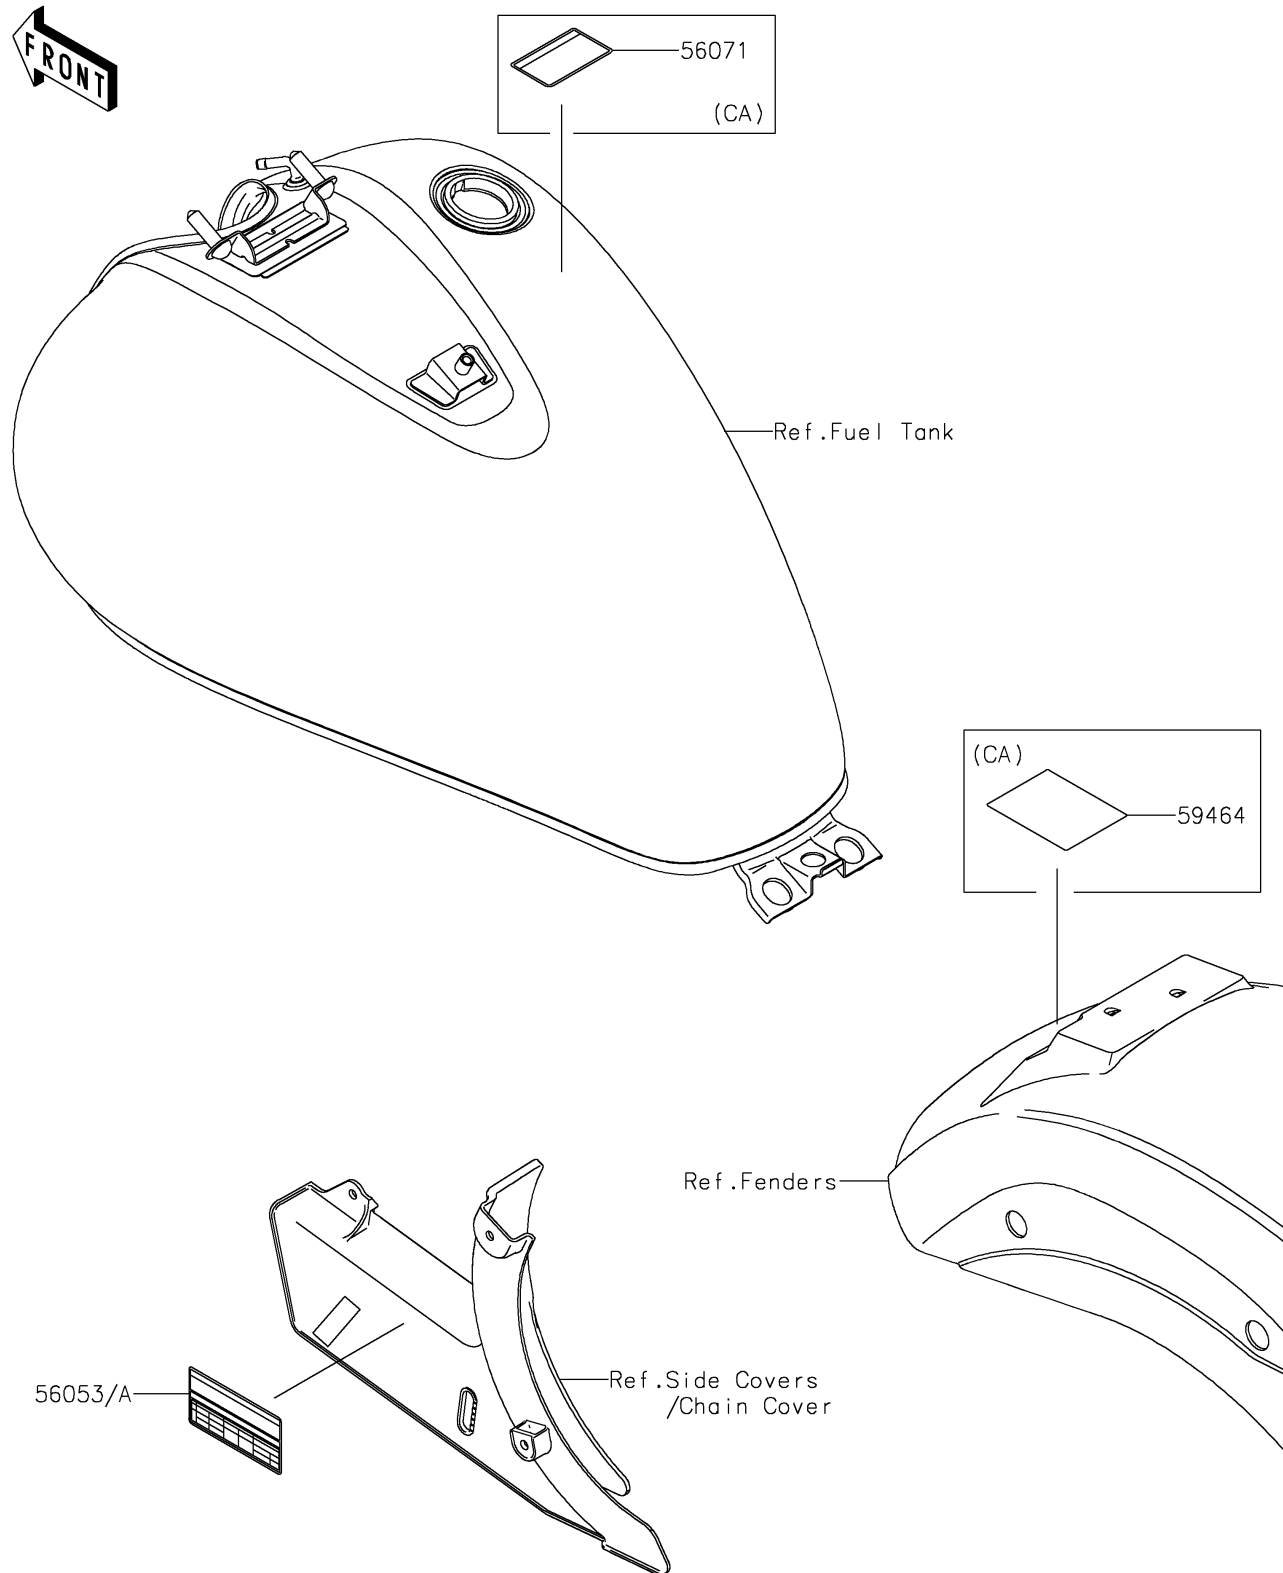

2016 Vulcan 900 Classic LT PARTS DIAGRAM

Labels

F2860

2016 Vulcan 900 Classic LT PARTS LIST

Labels

ITEM NAME	PART NUMBER	QUANTITY
LABEL-SPECIFICATION,TIRE&LOAD (Ref # 56053)	56053-1109	1
LABEL-SPECIFICATION,TIRE&LOAD (Ref # 56053A)	56053-1110	1
LABEL-WARNING,EVAPO (Ref # 56071)	56071-0158	1
LABEL-CERTIFICATION,EVAPO ROUT (Ref # 59464)	59464-0684	1