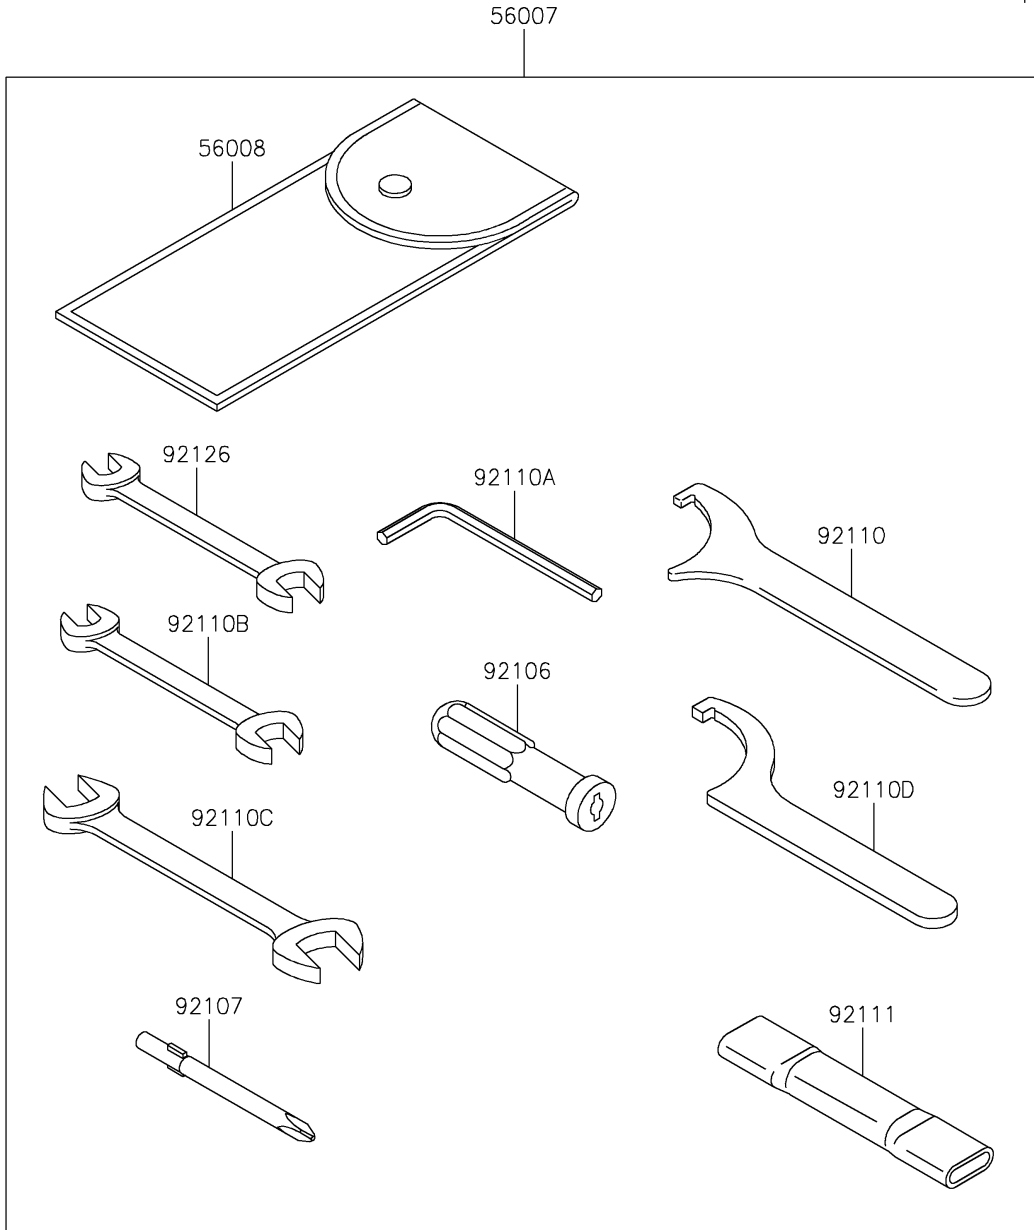

2017 Vulcan 900 Classic LT PARTS DIAGRAM

Owner's Tools

F2810

2017 Vulcan 900 Classic LT PARTS LIST

Owner's Tools

| ITEM NAME | PART NUMBER | QUANTITY |
|--|-------------|----------|
| TOOL-KIT (Ref # 56007) | 56007-0095 | 1 |
| BAG,TOOL (Ref # 56008) | 56008-1075 | 1 |
| GASKET-LIQUID,TB1211,WHITE (Ref # 56019) | 56019-120 | 1 |
| GASKET-LIQUID,TB1211F,CLEAR (Ref # 92104) | 92104-0004 | 1 |
| GASKET-LIQUID,TB1216B,BLACK (Ref # 92104A) | 92104-1064 | 1 |
| GRIP-SCREW DRIVER (Ref # 92106) | 92106-1001 | 1 |
| TOOL-DRIVER,#3PHILLIPS (Ref # 92107) | 92107-005 | 1 |
| TOOL-WRENCH,HOOK (Ref # 92110) | 92110-0018 | 1 |
| TOOL-WRENCH,ALLEN,5MM (Ref # 92110A) | 92110-1015 | 1 |
| TOOL-WRENCH,OPEN END,10X12 (Ref # 92110B) | 92110-1152 | 1 |
| TOOL-WRENCH,OPEN END,14X17 (Ref # 92110C) | 92110-1153 | 1 |
| TOOL-WRENCH,HOOK (Ref # 92110D) | 92110-1173 | 1 |
| TOOL-BAR,BOX END WRENCH (Ref # 92111) | 92111-0002 | 1 |
| TOOL-WRENCH,OPEN END,8X10 (Ref # 92126) | 92126-004 | 1 |