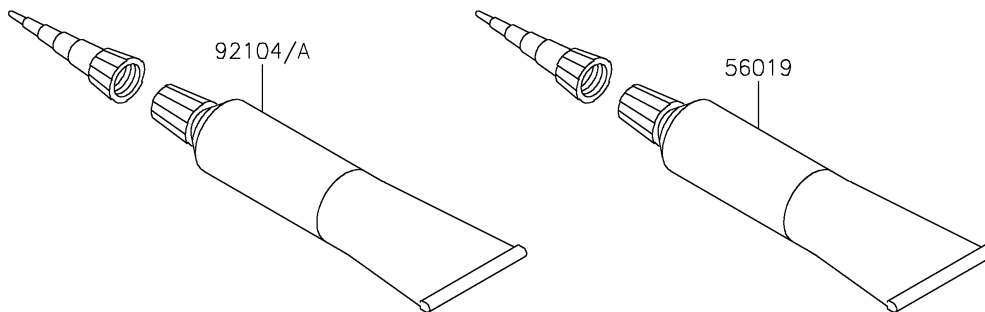

2017 Vulcan 900 Classic LT PARTS DIAGRAM

Owner's Tools

F2810

2017 Vulcan 900 Classic LT PARTS LIST

Owner's Tools

| ITEM NAME | PART NUMBER | QUANTITY |
|--|-------------|----------|
| TOOL-KIT (Ref # 56007) | 56007-0095 | 1 |
| BAG,TOOL (Ref # 56008) | 56008-1075 | 1 |
| GASKET-LIQUID,TB1211,WHITE (Ref # 56019) | 56019-120 | 1 |
| GASKET-LIQUID,TB1211F,CLEAR (Ref # 92104) | 92104-0004 | 1 |
| GASKET-LIQUID,TB1216B,BLACK (Ref # 92104A) | 92104-1064 | 1 |
| GRIP-SCREW DRIVER (Ref # 92106) | 92106-1001 | 1 |
| TOOL-DRIVER,#3PHILLIPS (Ref # 92107) | 92107-005 | 1 |
| TOOL-WRENCH,HOOK (Ref # 92110) | 92110-0018 | 1 |
| TOOL-WRENCH,ALLEN,5MM (Ref # 92110A) | 92110-1015 | 1 |
| TOOL-WRENCH,OPEN END,10X12 (Ref # 92110B) | 92110-1152 | 1 |
| TOOL-WRENCH,OPEN END,14X17 (Ref # 92110C) | 92110-1153 | 1 |
| TOOL-WRENCH,HOOK (Ref # 92110D) | 92110-1173 | 1 |
| TOOL-BAR,BOX END WRENCH (Ref # 92111) | 92111-0002 | 1 |
| TOOL-WRENCH,OPEN END,8X10 (Ref # 92126) | 92126-004 | 1 |