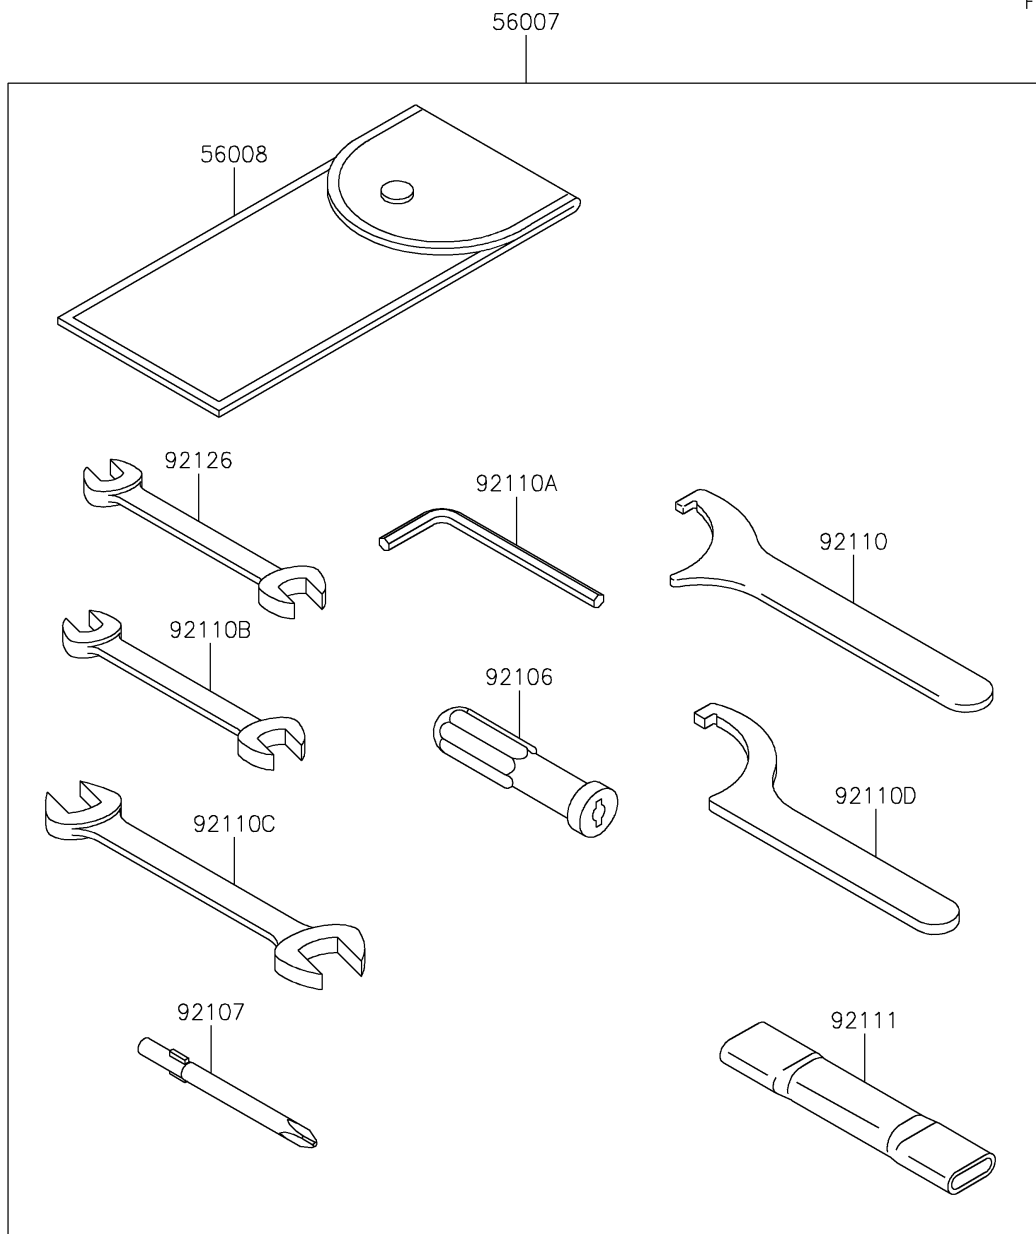

2016 VULCAN® 900 CLASSIC LT PARTS DIAGRAM

Owner's Tools

F2810

2016 VULCAN® 900 CLASSIC LT PARTS LIST

Owner's Tools

ITEM NAME	PART NUMBER	QUANTITY
-----------	-------------	----------