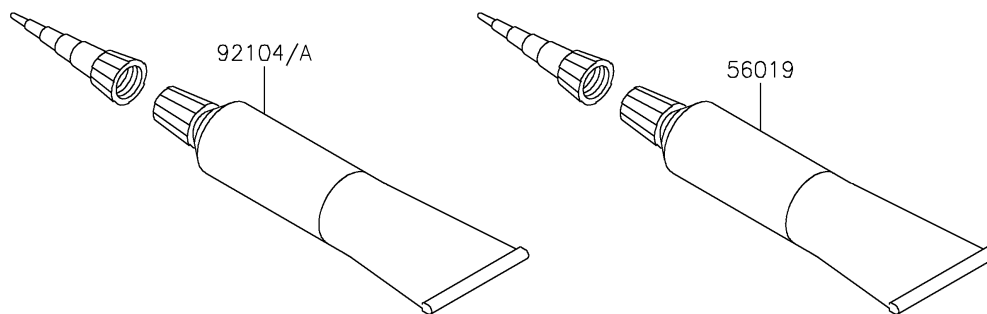

## 2016 Vulcan 900 Classic LT PARTS DIAGRAM

Owner's Tools

F2810

## 2016 Vulcan 900 Classic LT PARTS LIST

Owner's Tools

ITEM NAME	PART NUMBER	QUANTITY
TOOL-KIT (Ref # 56007)	56007-0095	1
BAG,TOOL (Ref # 56008)	56008-1075	1
GASKET-LIQUID,TB1211,WHITE (Ref # 56019)	56019-120	1
GASKET-LIQUID,TB1211F,CLEAR (Ref # 92104)	92104-0004	1
GASKET-LIQUID,TB1216B,BLACK (Ref # 92104A)	92104-1064	1
GRIP-SCREW DRIVER (Ref # 92106)	92106-1001	1
TOOL-DRIVER,#3PHILLIPS (Ref # 92107)	92107-005	1
TOOL-WRENCH,HOOK (Ref # 92110)	92110-0018	1
TOOL-WRENCH,ALLEN,5MM (Ref # 92110A)	92110-1015	1
TOOL-WRENCH,OPEN END,10X12 (Ref # 92110B)	92110-1152	1
TOOL-WRENCH,OPEN END,14X17 (Ref # 92110C)	92110-1153	1
TOOL-WRENCH,HOOK (Ref # 92110D)	92110-1173	1
TOOL-BAR,BOX END WRENCH (Ref # 92111)	92111-0002	1
TOOL-WRENCH,OPEN END,8X10 (Ref # 92126)	92126-004	1