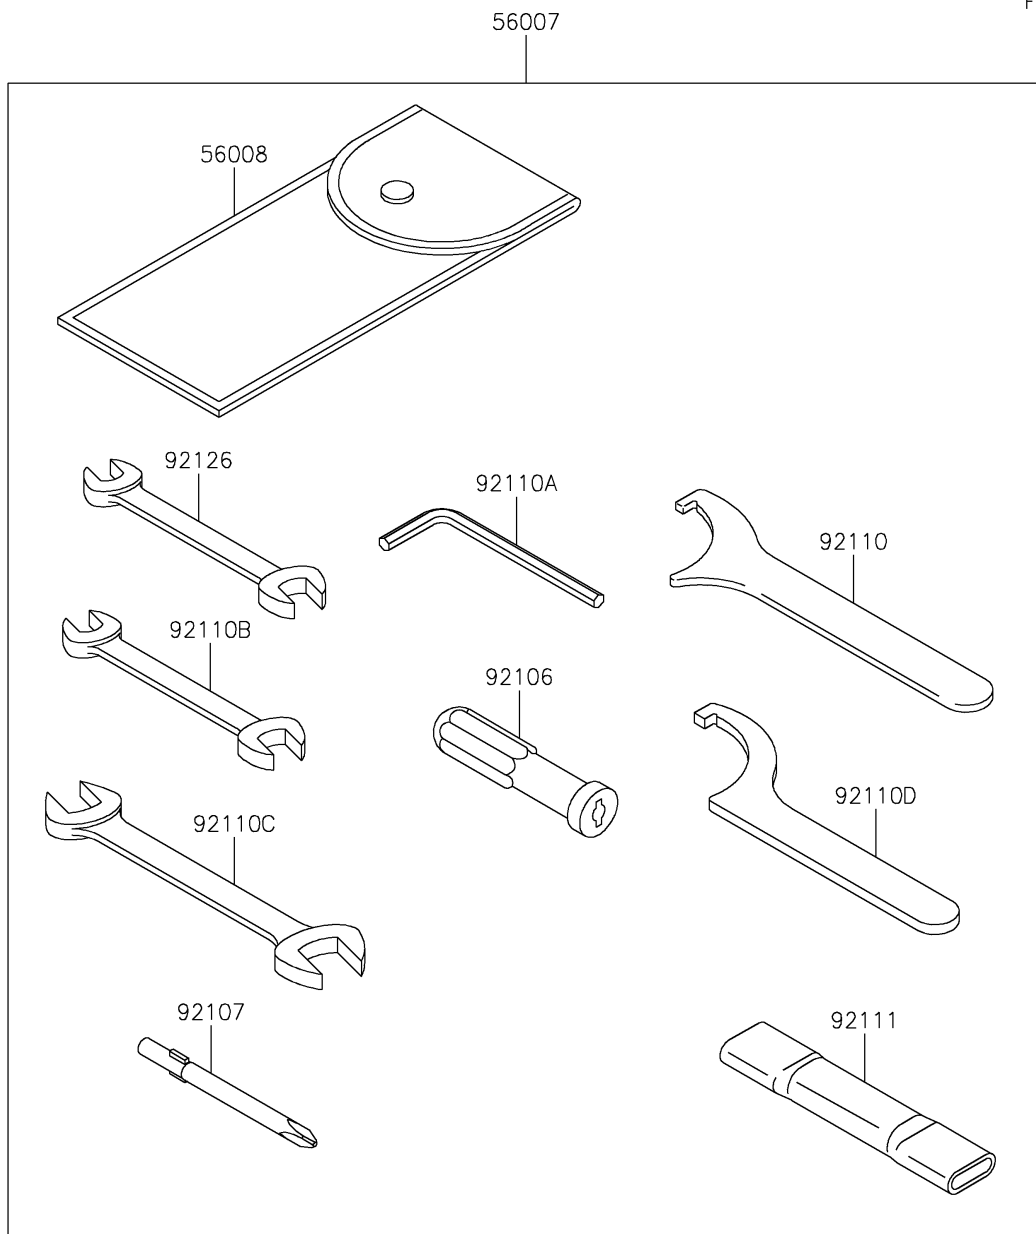

## 2016 Vulcan 900 Classic LT PARTS DIAGRAM

Owner's Tools

F2810

## 2016 Vulcan 900 Classic LT PARTS LIST

Owner's Tools

ITEM NAME	PART NUMBER	QUANTITY
TOOL-KIT (Ref # 56007)	56007-0095	1
BAG,TOOL (Ref # 56008)	56008-1075	1
GASKET-LIQUID,TB1211,WHITE (Ref # 56019)	56019-120	1
GASKET-LIQUID,TB1211F,CLEAR (Ref # 92104)	92104-0004	1
GASKET-LIQUID,TB1216B,BLACK (Ref # 92104A)	92104-1064	1
GRIP-SCREW DRIVER (Ref # 92106)	92106-1001	1
TOOL-DRIVER,#3PHILLIPS (Ref # 92107)	92107-005	1
TOOL-WRENCH,HOOK (Ref # 92110)	92110-0018	1
TOOL-WRENCH,ALLEN,5MM (Ref # 92110A)	92110-1015	1
TOOL-WRENCH,OPEN END,10X12 (Ref # 92110B)	92110-1152	1
TOOL-WRENCH,OPEN END,14X17 (Ref # 92110C)	92110-1153	1
TOOL-WRENCH,HOOK (Ref # 92110D)	92110-1173	1
TOOL-BAR,BOX END WRENCH (Ref # 92111)	92111-0002	1
TOOL-WRENCH,OPEN END,8X10 (Ref # 92126)	92126-004	1