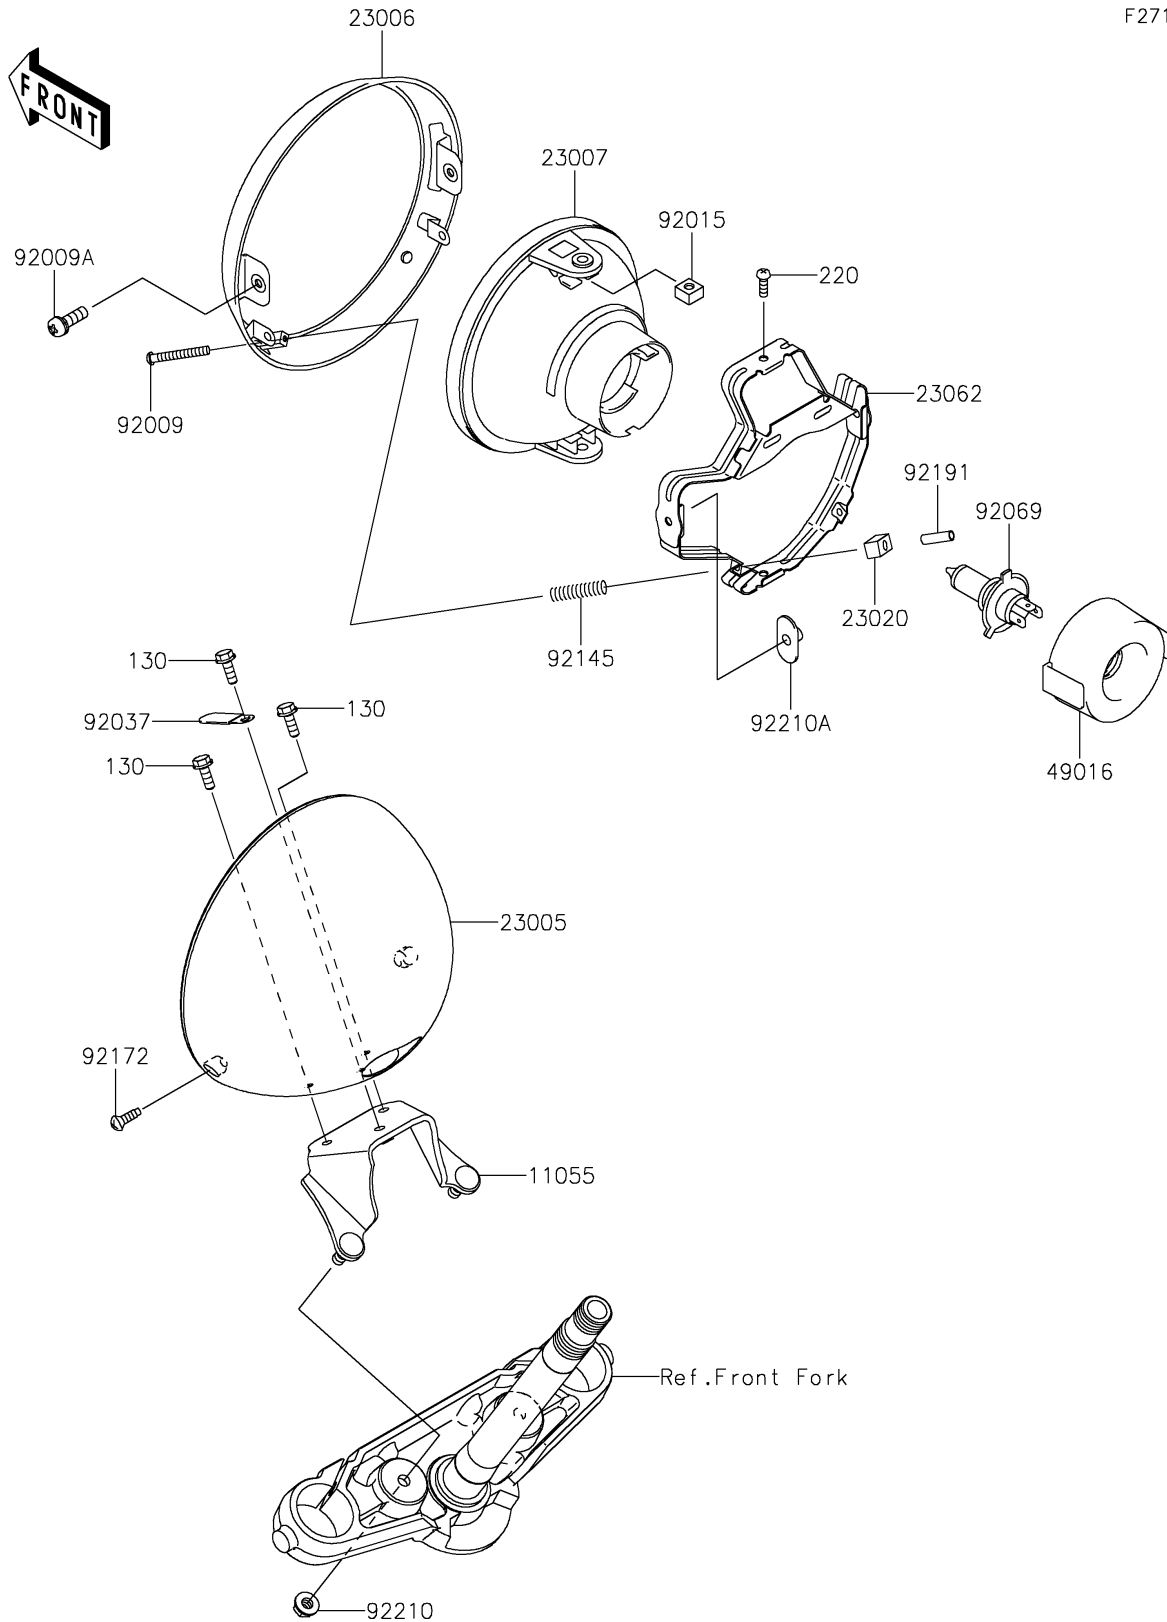

2016 Vulcan 900 Classic LT PARTS DIAGRAM

Headlight(s)

F2710

2016 Vulcan 900 Classic LT PARTS LIST

Headlight(s)

ITEM NAME	PART NUMBER	QUANTITY
BRACKET,HEAD LAMP,SILVER (Ref # 11055)	11055-1167-CE	1
BOLT-FLANGED,6X16 (Ref # 130)	130BA0616	1
SCREW-PAN-CROS,5X16 (Ref # 220)	220AA0516	1
BODY-COMP-HEAD LAMP (Ref # 23005)	23005-0304	1
RIM-LAMP (Ref # 23006)	23006-1081	1
LENS-COMP,HEAD LAMP (Ref # 23007)	23007-1396	1
NUT,4MM,FOCUS ADJUST (Ref # 23020)	23020-018	1
BRACKET-COMP,HEAD LAMP (Ref # 23062)	23062-1132	1
COVER-SEAL,SOCKET (Ref # 49016)	49016-1203	1
SCREW,FOCUS ADJUST,4X60 (Ref # 92009)	92009-1816	1
SCREW,5X16 (Ref # 92009A)	92009-1879	1
NUT,5MM (Ref # 92015)	92015-1157	1
CLAMP,L=45 (Ref # 92037)	92037-1539	1
BULB,12V 60/55W,H4 (Ref # 92069)	92069-0050	1
SPRING,HEAD LAMP LENS (Ref # 92145)	92145-1268	1
SCREW,5X14 (Ref # 92172)	92172-0145	1
TUBE,3.5X5.5X19 (Ref # 92191)	92191-1217	1
NUT,FLANGED,8MM (Ref # 92210)	92210-0004	1
NUT,SPECIAL,5MM (Ref # 92210A)	92210-1060	1