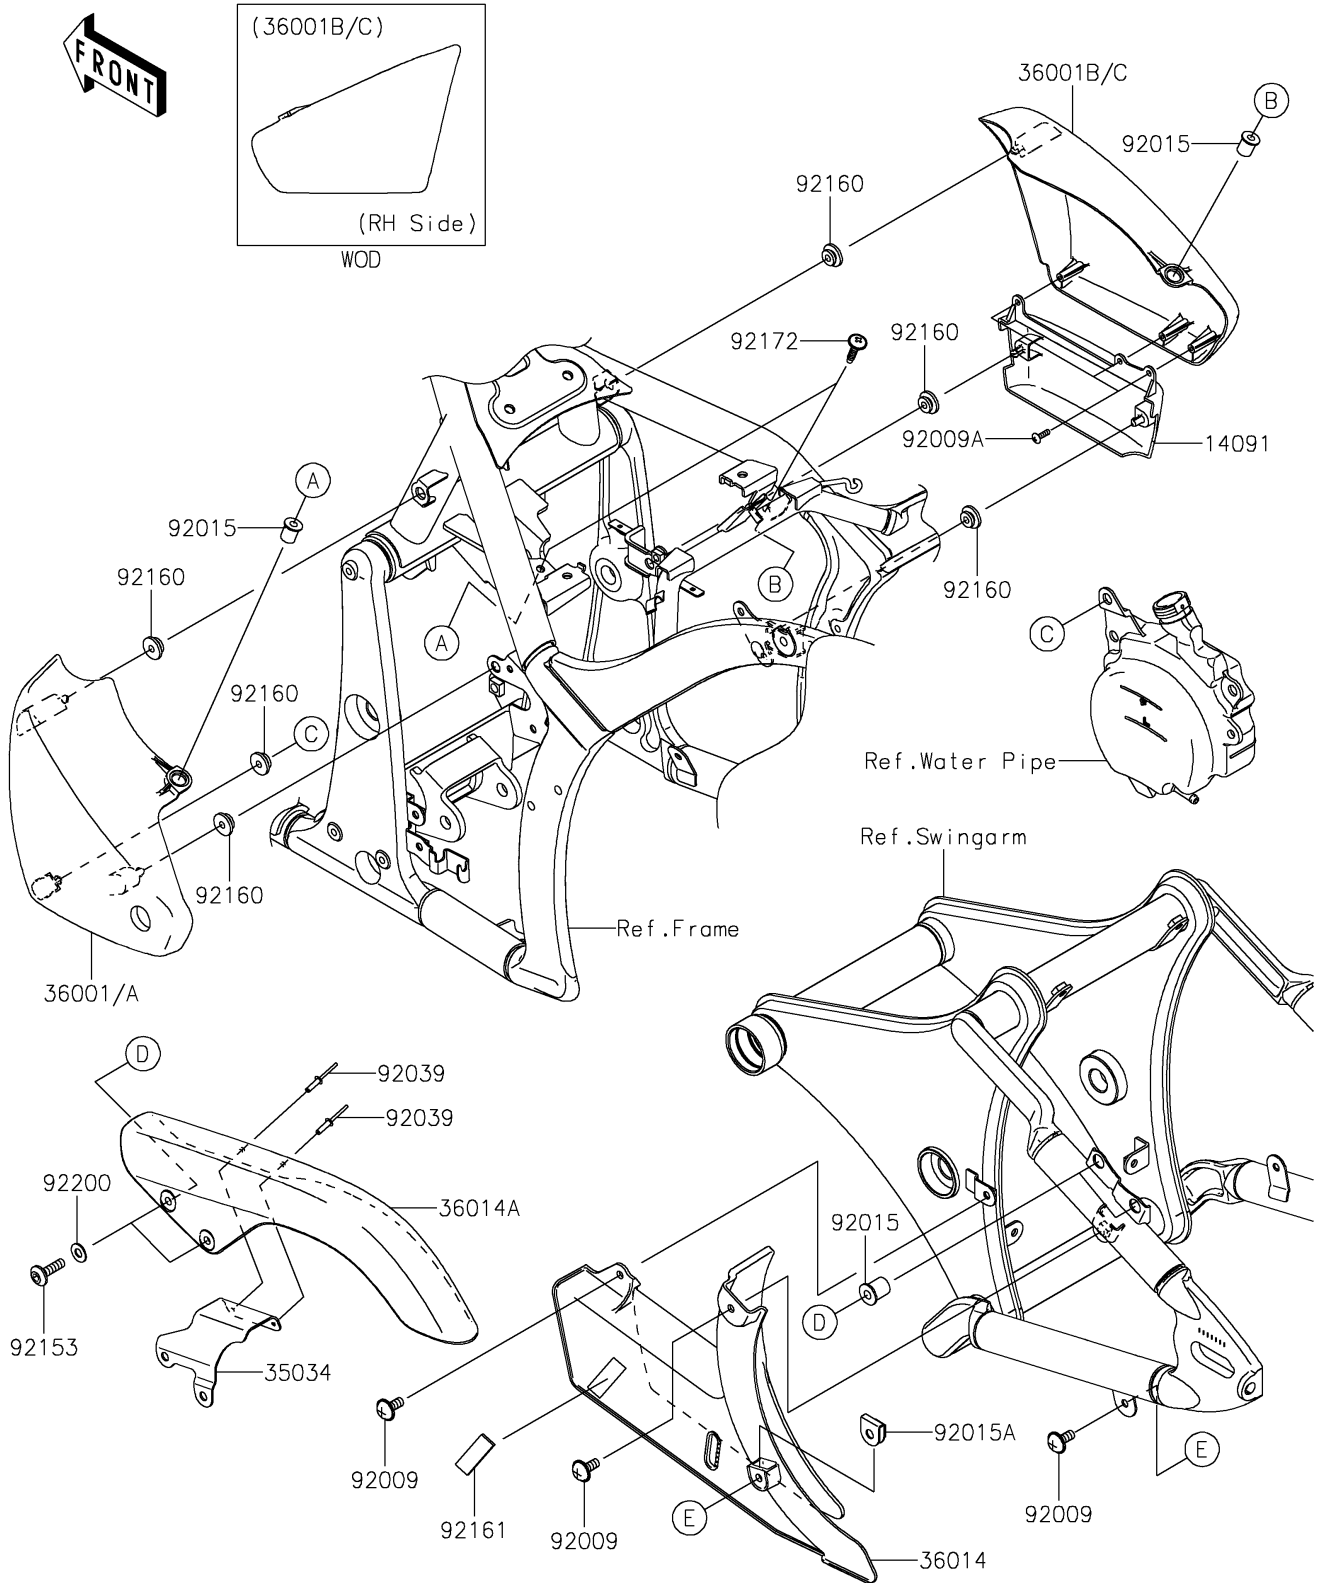

2020 VULCAN® 900 CLASSIC LT PARTS DIAGRAM

Side Covers/Chain Cover

F2610

2020 VULCAN® 900 CLASSIC LT PARTS LIST

Side Covers/Chain Cover

ITEM NAME	PART NUMBER	QUANTITY
COVER,SIDE COVER,RH (Ref # 14091)	14091-0641	1
REINFORCE (Ref # 35034)	35034-0082	1
COVER-SIDE,LH,EBONY (Ref # 36001A)	36001-0081-H8	1
COVER-SIDE,RH,EBONY (Ref # 36001C)	36001-0082-H8	1
CASE-CHAIN,LWR (Ref # 36014)	36014-0031	1
CASE-CHAIN,UPP (Ref # 36014A)	36014-0032	1
SCREW,6X14 (Ref # 92009)	92009-1662	3
SCREW,TAPPING,4X14 (Ref # 92009A)	92009-1792	3
NUT (Ref # 92015)	92015-1700	4
NUT,CLIP,6MM (Ref # 92015A)	92015-1904	1
RIVET (Ref # 92039)	92039-1251	2
BOLT,SOCKET,6X22 (Ref # 92153)	92153-1356	2
DAMPER (Ref # 92160)	92160-1613	6
DAMPER (Ref # 92161)	92161-0124	1
SCREW,6X26 (Ref # 92172)	92172-0137	2
WASHER,6.5X14X1 (Ref # 92200)	92200-1388	2