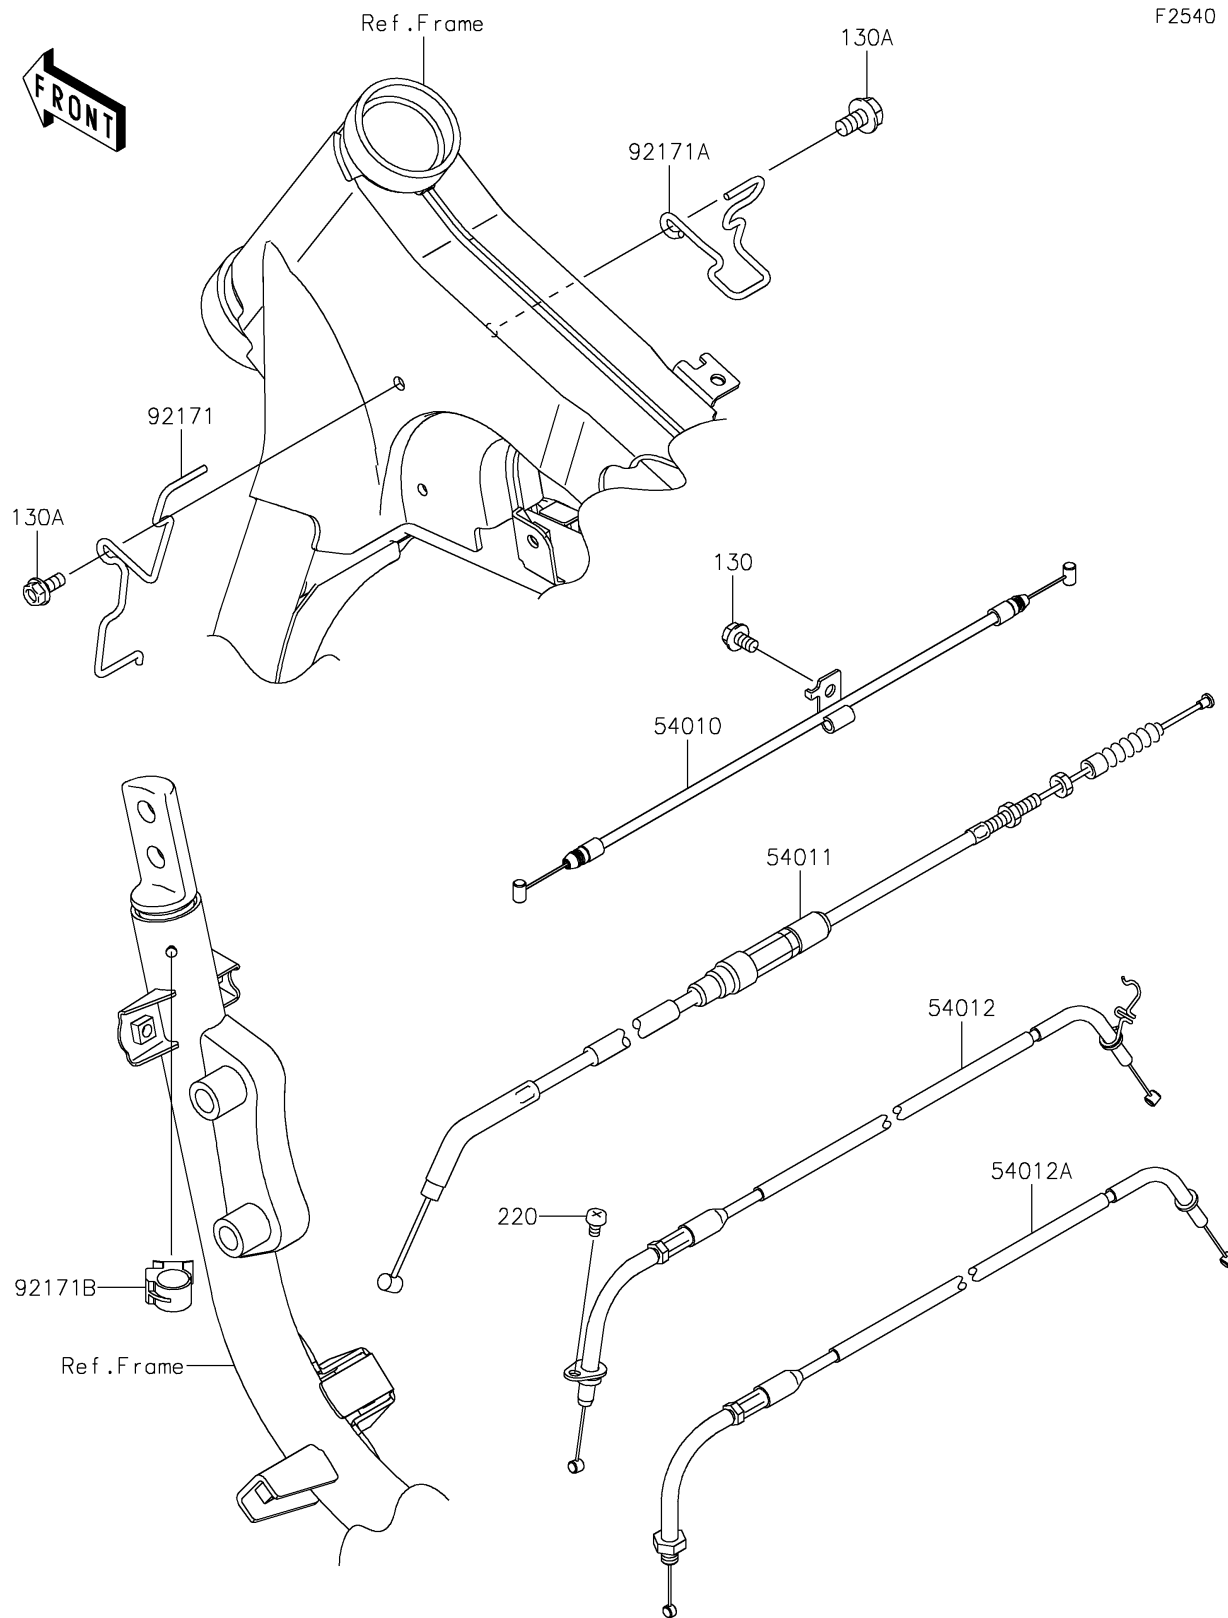

2016 Vulcan 900 Classic LT PARTS DIAGRAM

Cables

F2540

2016 Vulcan 900 Classic LT PARTS LIST

Cables

ITEM NAME	PART NUMBER	QUANTITY
BOLT-FLANGED,6X10 (Ref # 130)	130BB0610	1
BOLT-FLANGED,6X14 (Ref # 130A)	130BB0614	1
SCREW-PAN-CROS,5X8 (Ref # 220)	220AB0508	1
CABLE,SEAT LOCK (Ref # 54010)	54010-0065	1
CABLE-CLUTCH (Ref # 54011)	54011-0070	1
CABLE-THROTTLE,OPENING (Ref # 54012)	54012-0171	1
CABLE-THROTTLE,CLOSING (Ref # 54012A)	54012-0172	1
CLAMP,FR,LH (Ref # 92171)	92171-0597	1
CLAMP,FR,RH (Ref # 92171A)	92171-0605	1
CLAMP,15MM DIA. (Ref # 92171B)	92171-1424	1