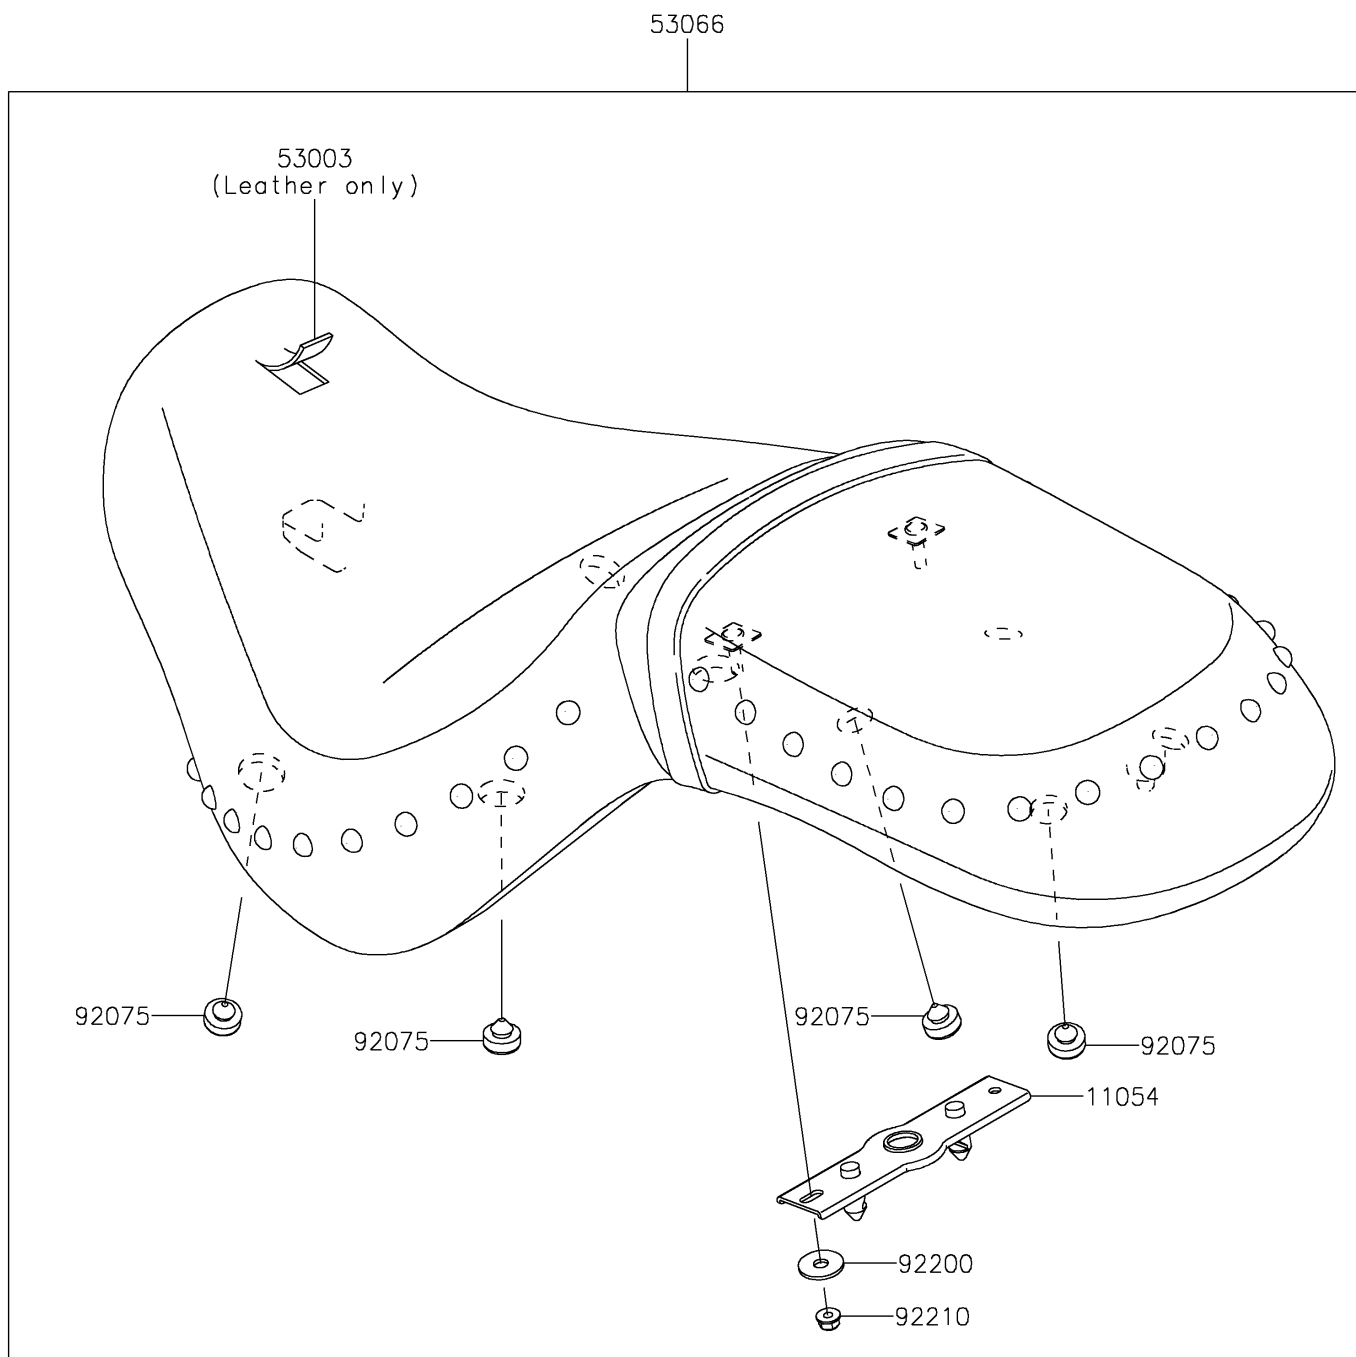

2016 Vulcan 900 Classic LT PARTS DIAGRAM

Seat

F2510

2016 Vulcan 900 Classic LT PARTS LIST

Seat

ITEM NAME	PART NUMBER	QUANTITY
BRACKET,SEAT (Ref # 11054)	11054-0417	1
LEATHER,SEAT,BLACK (Ref # 53003)	53003-0342-MA	1
SEAT-ASSY,DUAL,W/BAND,BLACK (Ref # 53066)	53066-0376-MA	1
DAMPER,10X20X8 (Ref # 92075)	92075-1927	1
WASHER,6.5X20X1.6 (Ref # 92200)	92200-1569	1
NUT (Ref # 92210)	92210-0401	1