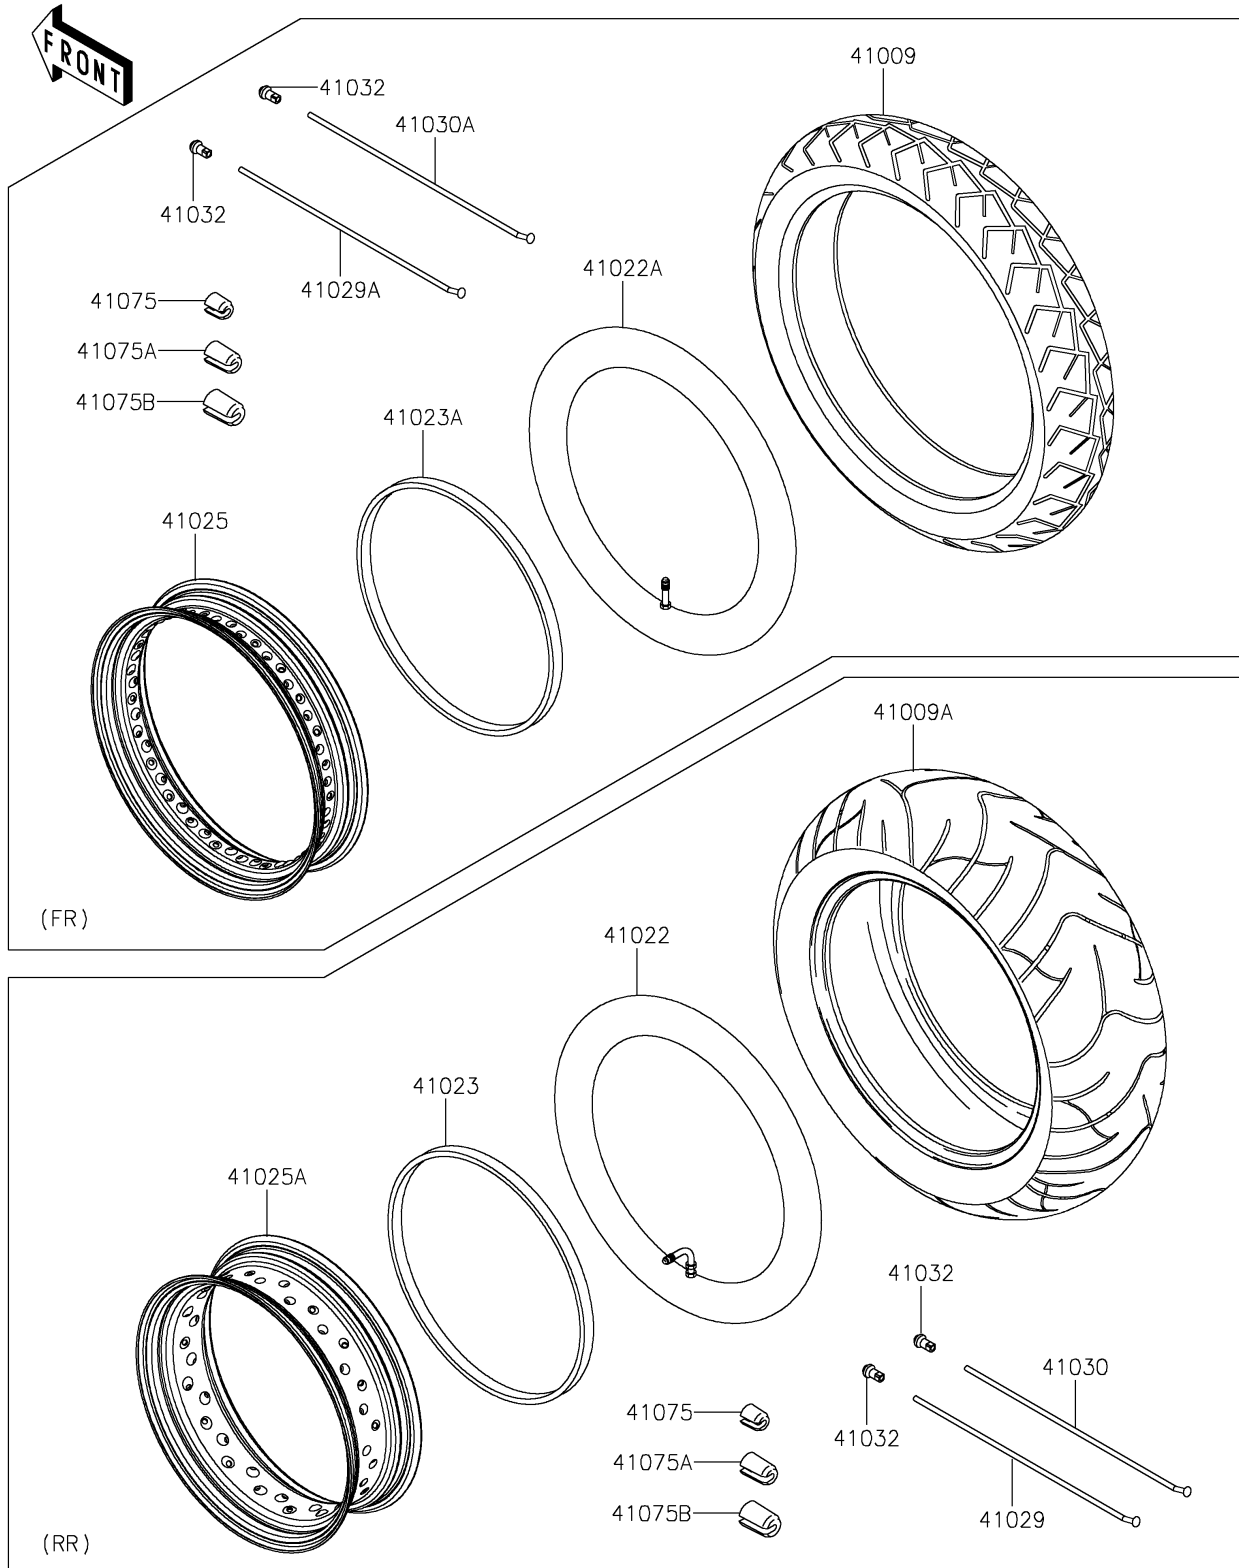

2019 VULCAN® 900 CLASSIC LT

PARTS DIAGRAM

Tires

F2210

2019 VULCAN® 900 CLASSIC LT

PARTS LIST

Tires

ITEM NAME	PART NUMBER	QUANTITY
TIRE,FR,130/90-16 67H,D404F(D) (Ref # 41009)	41009-0651	1
TIRE,RR,180/70-15 76H,D404(D) (Ref # 41009A)	41009-0665	1
TUBE-TIRE,RR,180/70-15(D) (Ref # 41022)	41022-0024	1
TUBE-TIRE,FR,130/90-16(D) (Ref # 41022A)	41022-1192	1
BAND-RIM,RR,180/70-15(D) (Ref # 41023)	41023-0008	1
BAND-RIM,FR,140/90-16(D) (Ref # 41023A)	41023-1102	1
RIM,FR,3.00X16 (Ref # 41025)	41025-0046	1
RIM,RR,4.50X15 (Ref # 41025A)	41025-0062	1
SPOKE-INNER,RR,92.5MMX109.5D (Ref # 41029)	41029-0022	18
SPOKE-INNER,FR,154.5MMX117D (Ref # 41029A)	41029-0026	24
SPOKE-OUTER,RR,91.5MMX109D (Ref # 41030)	41030-0008	18
SPOKE-OUTER,FR,151.5MMX116D (Ref # 41030A)	41030-0012	24
NIPPLE-SPOKE (Ref # 41032)	41032-0005	84
BALANCER-WHEEL,10G (Ref # 41075)	41075-0011	AR
BALANCER-WHEEL,20G (Ref # 41075A)	41075-0012	AR
BALANCER-WHEEL,30G (Ref # 41075B)	41075-0013	AR