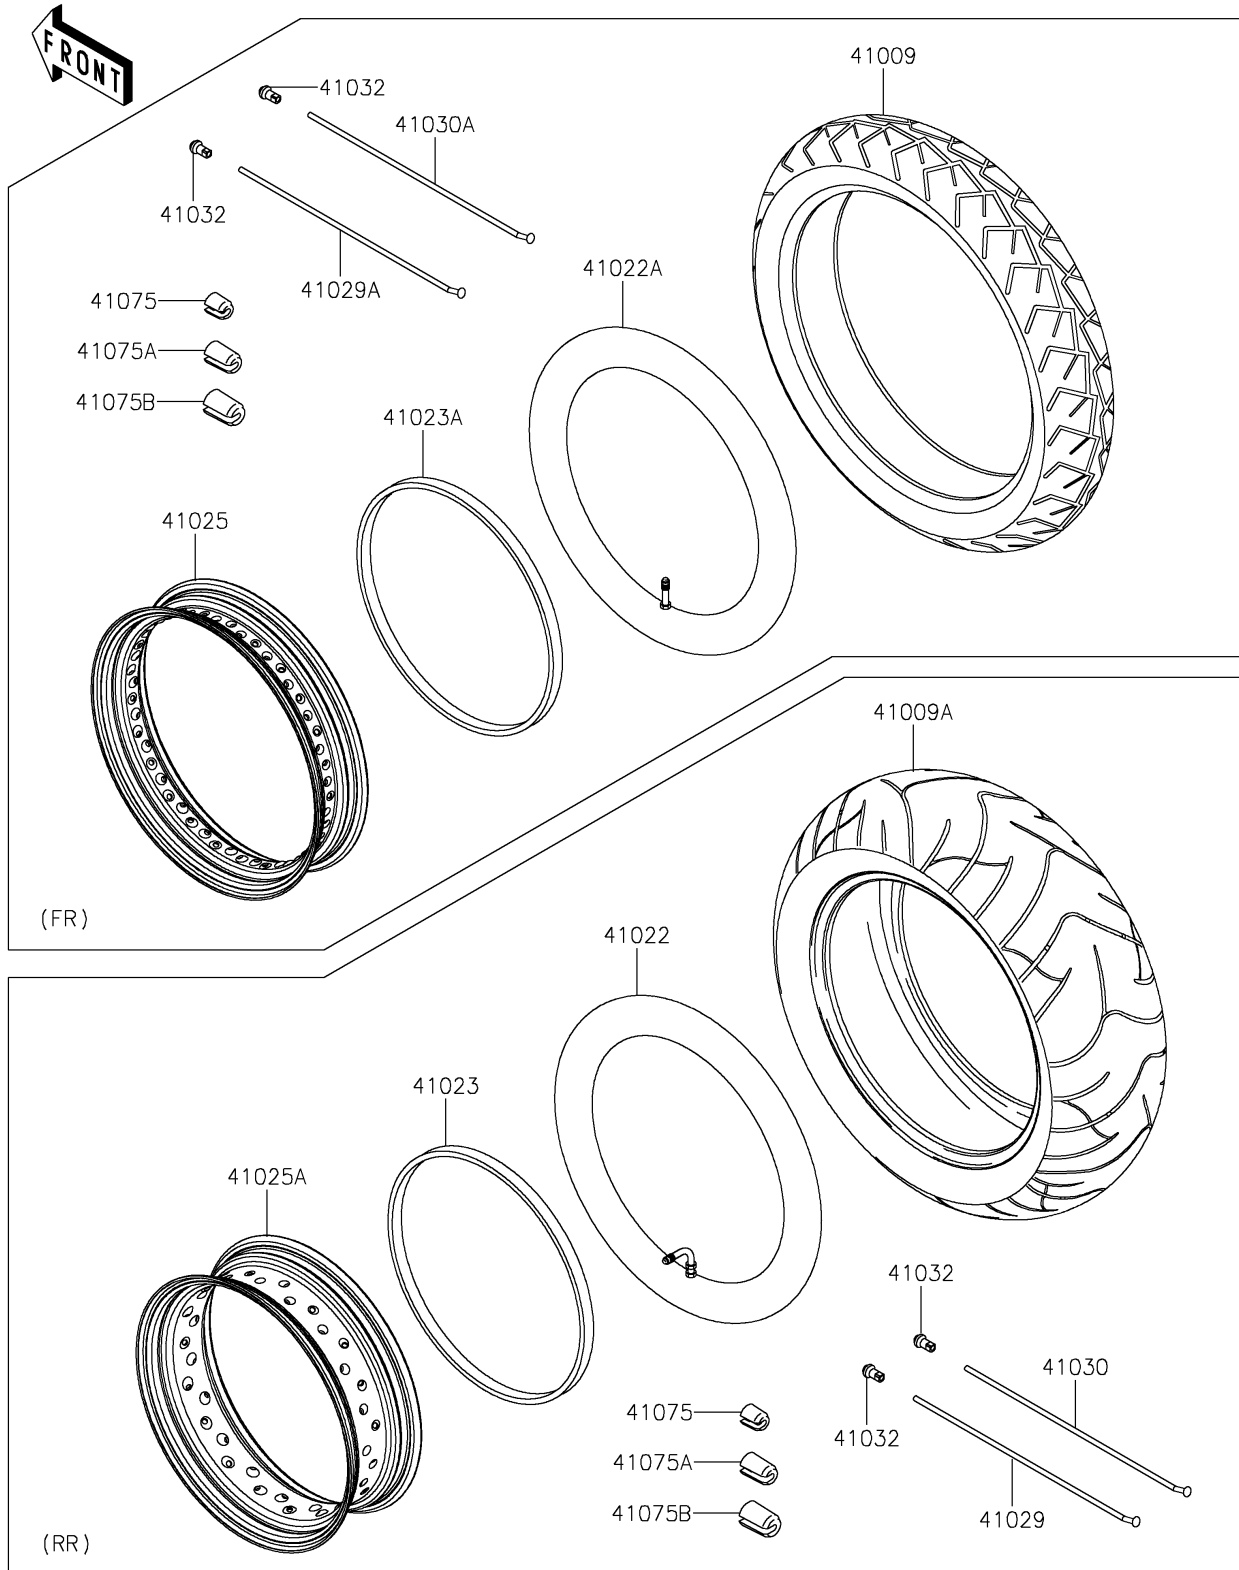

2016 Vulcan 900 Classic LT PARTS DIAGRAM

Tires

F2210

2016 Vulcan 900 Classic LT PARTS LIST

Tires

ITEM NAME	PART NUMBER	QUANTITY
TIRE,FR,130/90-16 67H,D404F(D) (Ref # 41009)	41009-0651	1
TIRE,RR,180/70-15 76H,D404(D) (Ref # 41009A)	41009-0665	1
TUBE-TIRE,RR,180/70-15(D) (Ref # 41022)	41022-0024	1
TUBE-TIRE,FR,130/90-16(D) (Ref # 41022A)	41022-1192	1
BAND-RIM,RR,180/70-15(D) (Ref # 41023)	41023-0008	1
BAND-RIM,FR,140/90-16(D) (Ref # 41023A)	41023-1102	1
RIM,FR,3.00X16 (Ref # 41025)	41025-0046	1
RIM,RR,4.50X15 (Ref # 41025A)	41025-0062	1
SPOKE-INNER,RR,92.5MMX109.5D (Ref # 41029)	41029-0022	1
SPOKE-INNER,FR,154.5MMX117D (Ref # 41029A)	41029-0026	1
SPOKE-OUTER,RR,91.5MMX109D (Ref # 41030)	41030-0008	1
SPOKE-OUTER,FR,151.5MMX116D (Ref # 41030A)	41030-0012	1
NIPPLE-SPOKE (Ref # 41032)	41032-0005	1
BALANCER-WHEEL,10G (Ref # 41075)	41075-0011	1
BALANCER-WHEEL,20G (Ref # 41075A)	41075-0012	1
BALANCER-WHEEL,30G (Ref # 41075B)	41075-0013	1