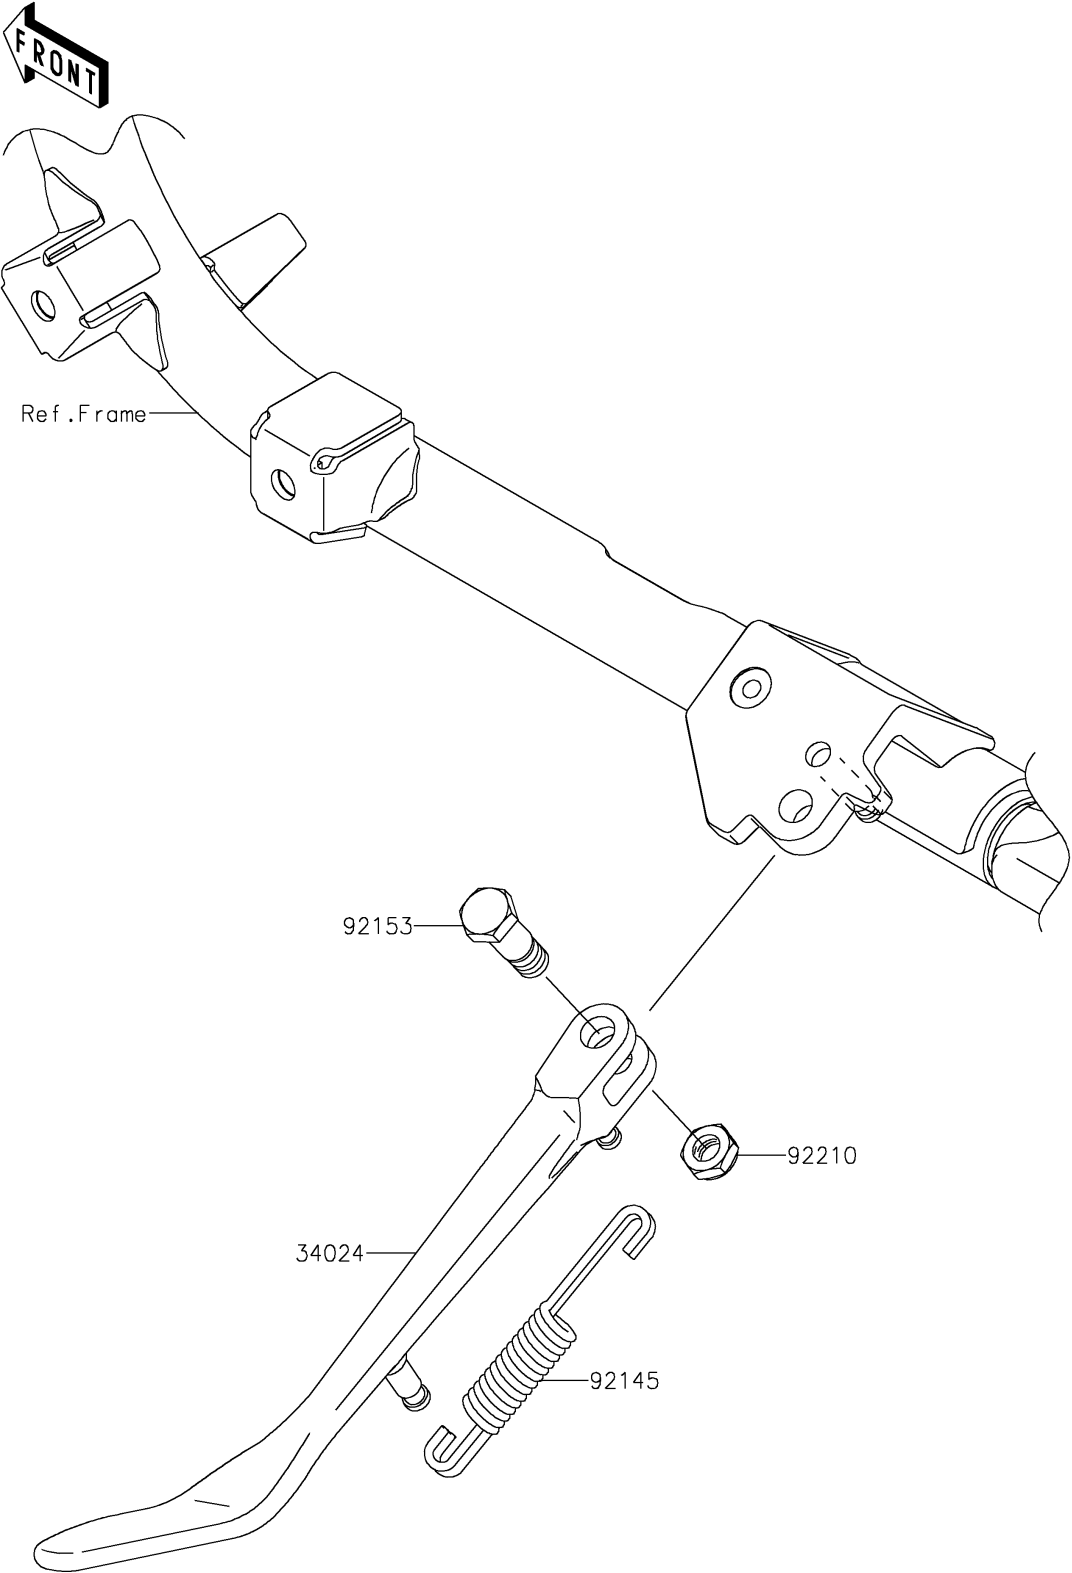

2016 Vulcan 900 Classic LT PARTS DIAGRAM

Stand(s)

F2190

2016 Vulcan 900 Classic LT PARTS LIST

Stand(s)

ITEM NAME	PART NUMBER	QUANTITY
STAND-SIDE (Ref # 34024)	34024-0083	1
SPRING,SIDE STAND (Ref # 92145)	92145-0687	1
BOLT,SIDE STAND,10MM (Ref # 92153)	92153-1416	1
NUT,LOCK,10MM (Ref # 92210)	92210-0784	1