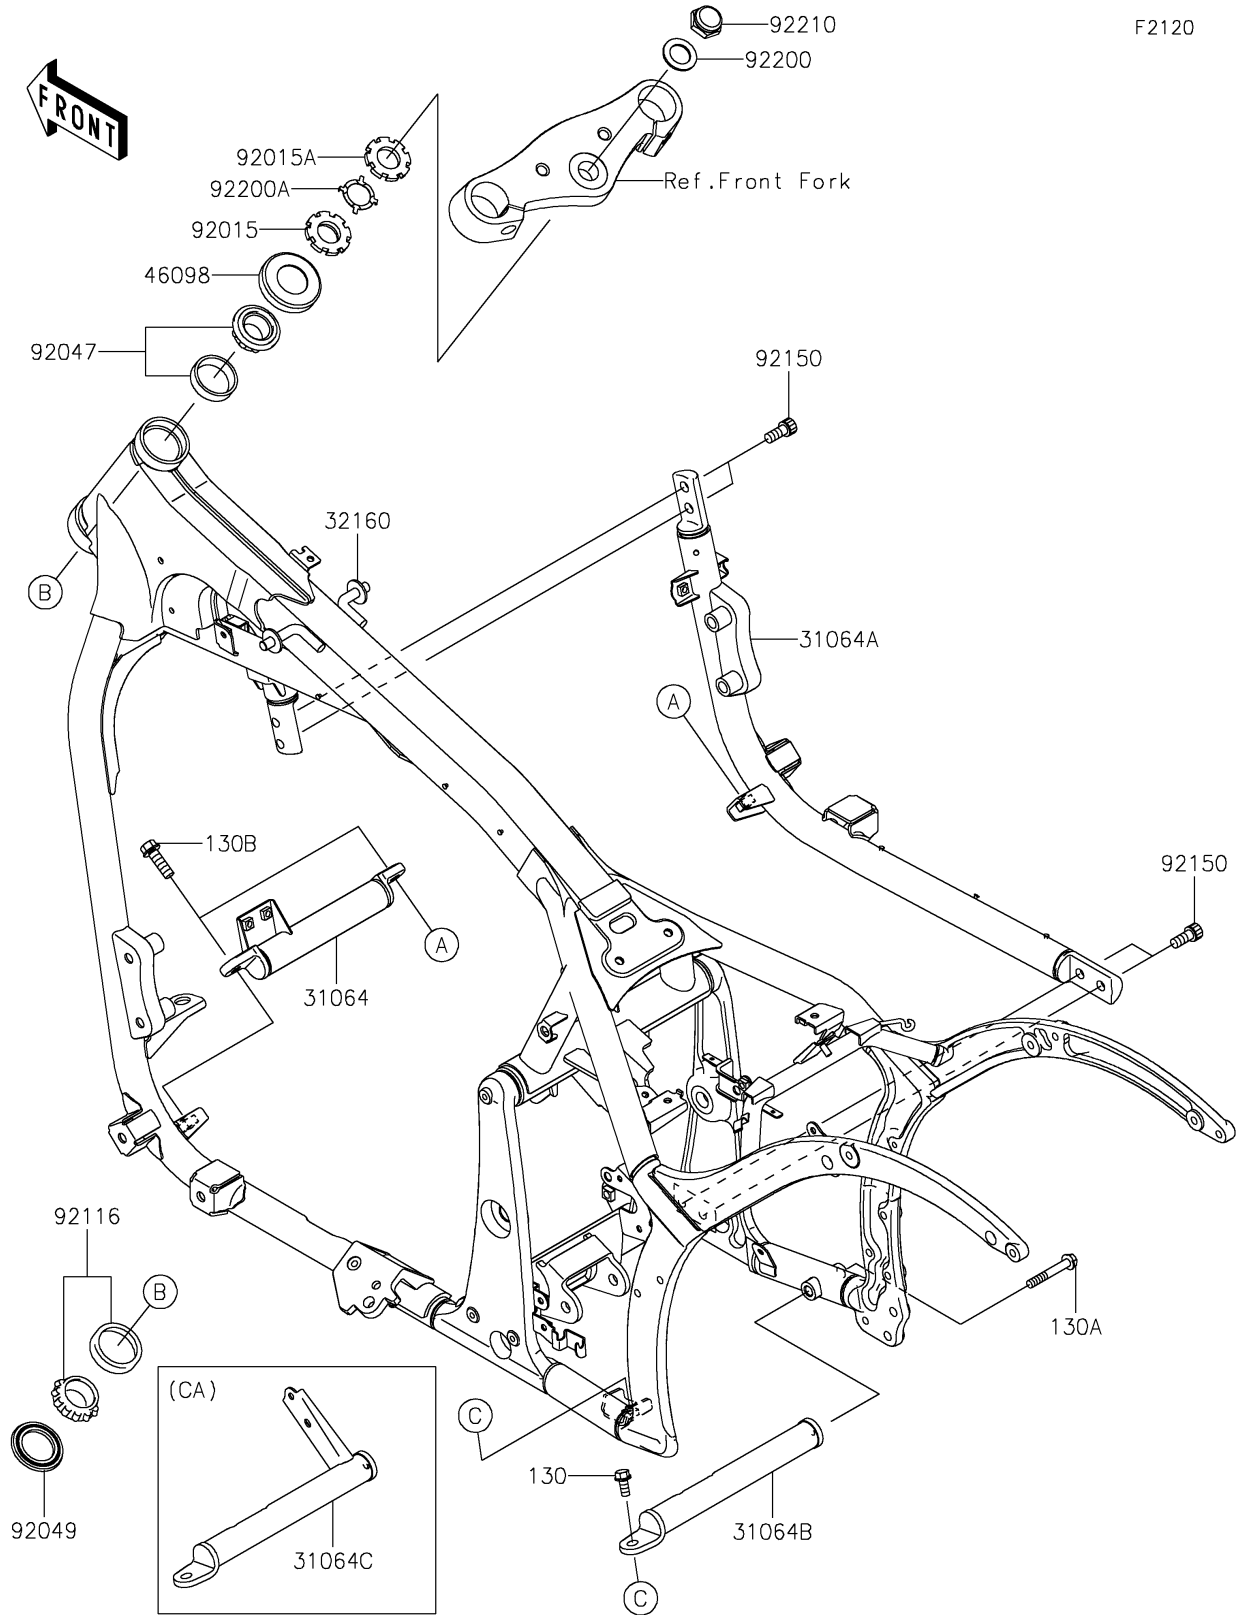

## 2016 Vulcan 900 Classic LT PARTS DIAGRAM

Frame

## 2016 Vulcan 900 Classic LT PARTS LIST

Frame

ITEM NAME	PART NUMBER	QUANTITY
BOLT-FLANGED,8X18 (Ref # 130)	130BB0818	1
BOLT-FLANGED,8X65 (Ref # 130A)	130BB0865	1
BOLT-FLANGED,10X25 (Ref # 130B)	130BB1025	1
PIPE-COMP,FRONT CROSS,F.S.BLK (Ref # 31064)	31064-0047-18R	1
PIPE-COMP,DOWNTUBE,RH,F.S.BLK (Ref # 31064A)	31064-0097-18R	1
PIPE-COMP,REAR CROSS,F.S.BLK (Ref # 31064B)	31064-0183-18R	1
PIPE-COMP,REAR CROSS,F.S.BLACK (Ref # 31064C)	31064-0184-18R	1
FRAME-COMP,F.S.BLACK (Ref # 32160)	32160-0597-18R	1
CAP,STEERING STEM (Ref # 46098)	46098-017	1
NUT,25MM,T=10 (Ref # 92015)	92015-1377	1
NUT,25MM,T=6 (Ref # 92015A)	92015-1378	1
RACE,ROLLER,32005JR RS (Ref # 92047)	92047-017	1
SEAL-OIL,XMHE36X52X4J (Ref # 92049)	92049-1162	1
BEARING-ROLLER,HR320/28XJ (Ref # 92116)	92116-1009	1
BOLT,SOCKET,10X23 (Ref # 92150)	92150-1942	1
WASHER,22.5X36X2.3 (Ref # 92200)	92200-0270	1
WASHER,CLAW,25.5X34X0.6 (Ref # 92200A)	92200-0353	1
NUT,CAP,22MM (Ref # 92210)	92210-0263	1