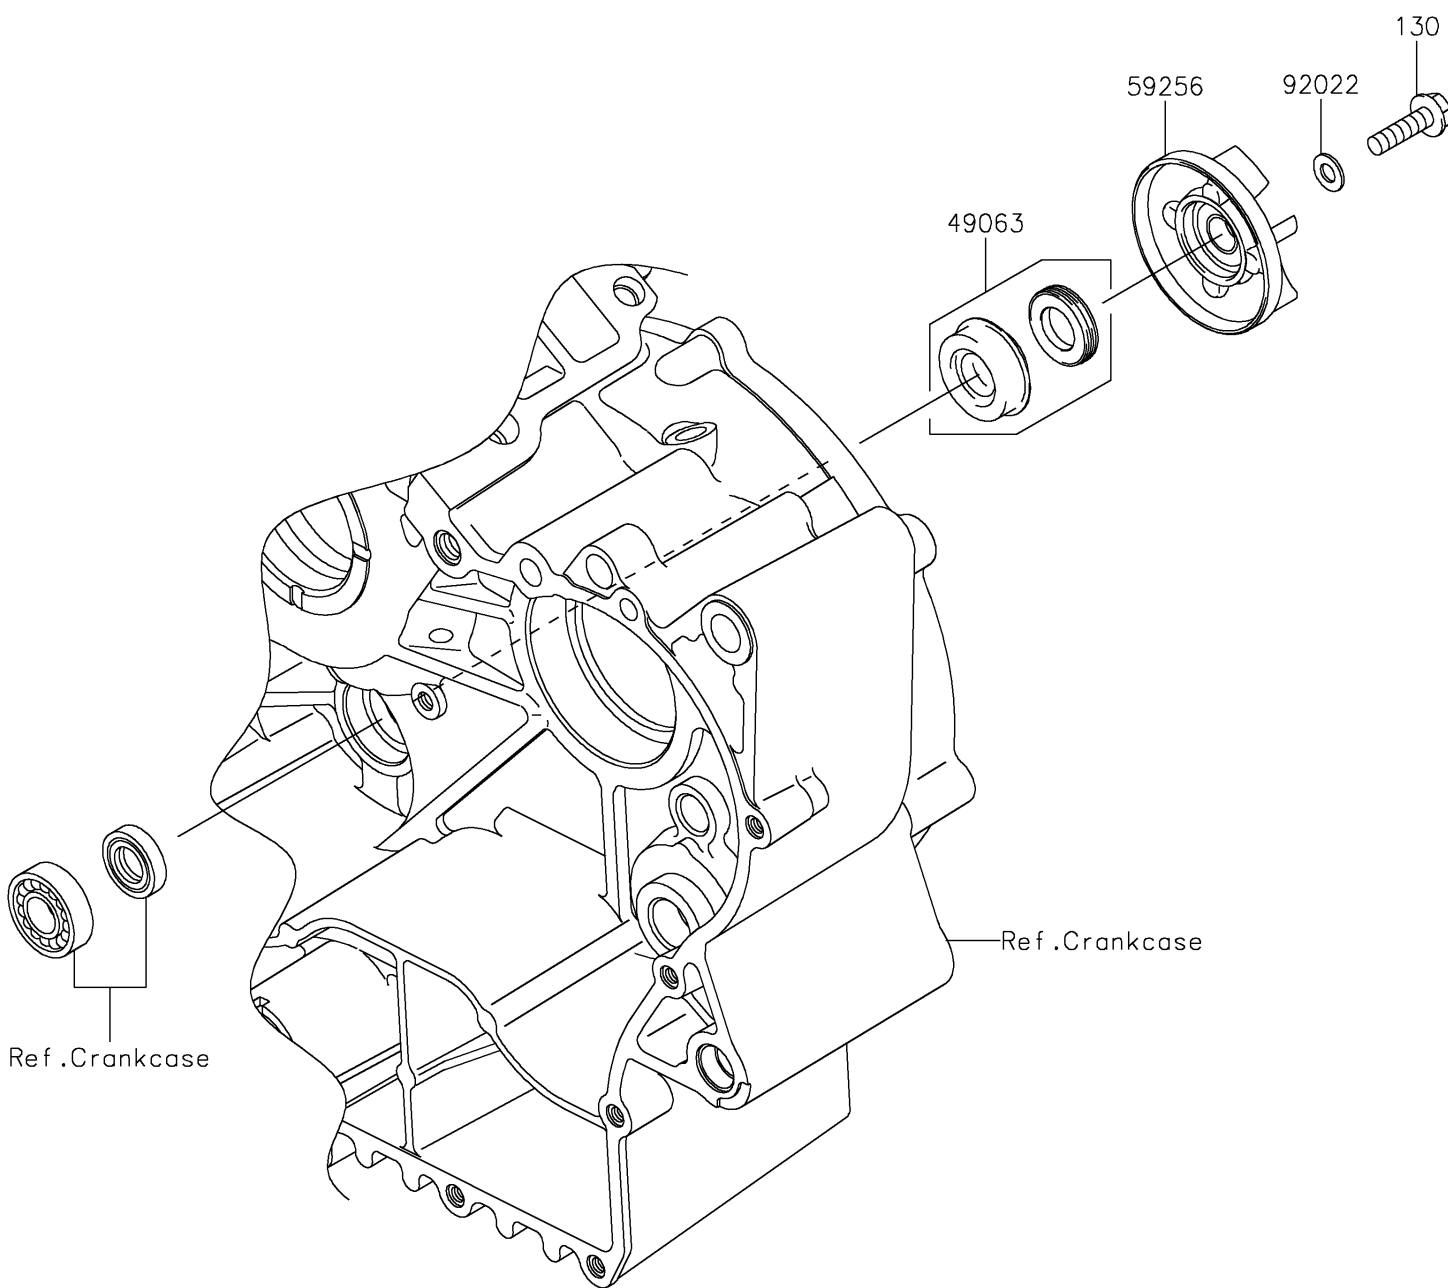

2016 Vulcan 900 Classic LT PARTS DIAGRAM

Water Pump

E3031

2016 Vulcan 900 Classic LT PARTS LIST

Water Pump

ITEM NAME	PART NUMBER	QUANTITY
BOLT-FLANGED,6X22 (Ref # 130)	130BA0622	1
SEAL-MECHANICAL,WATER (Ref # 49063)	49063-1055	1
IMPELLER (Ref # 59256)	59256-1073	1
WASHER,6.1X12X1 (Ref # 92022)	92022-077	1