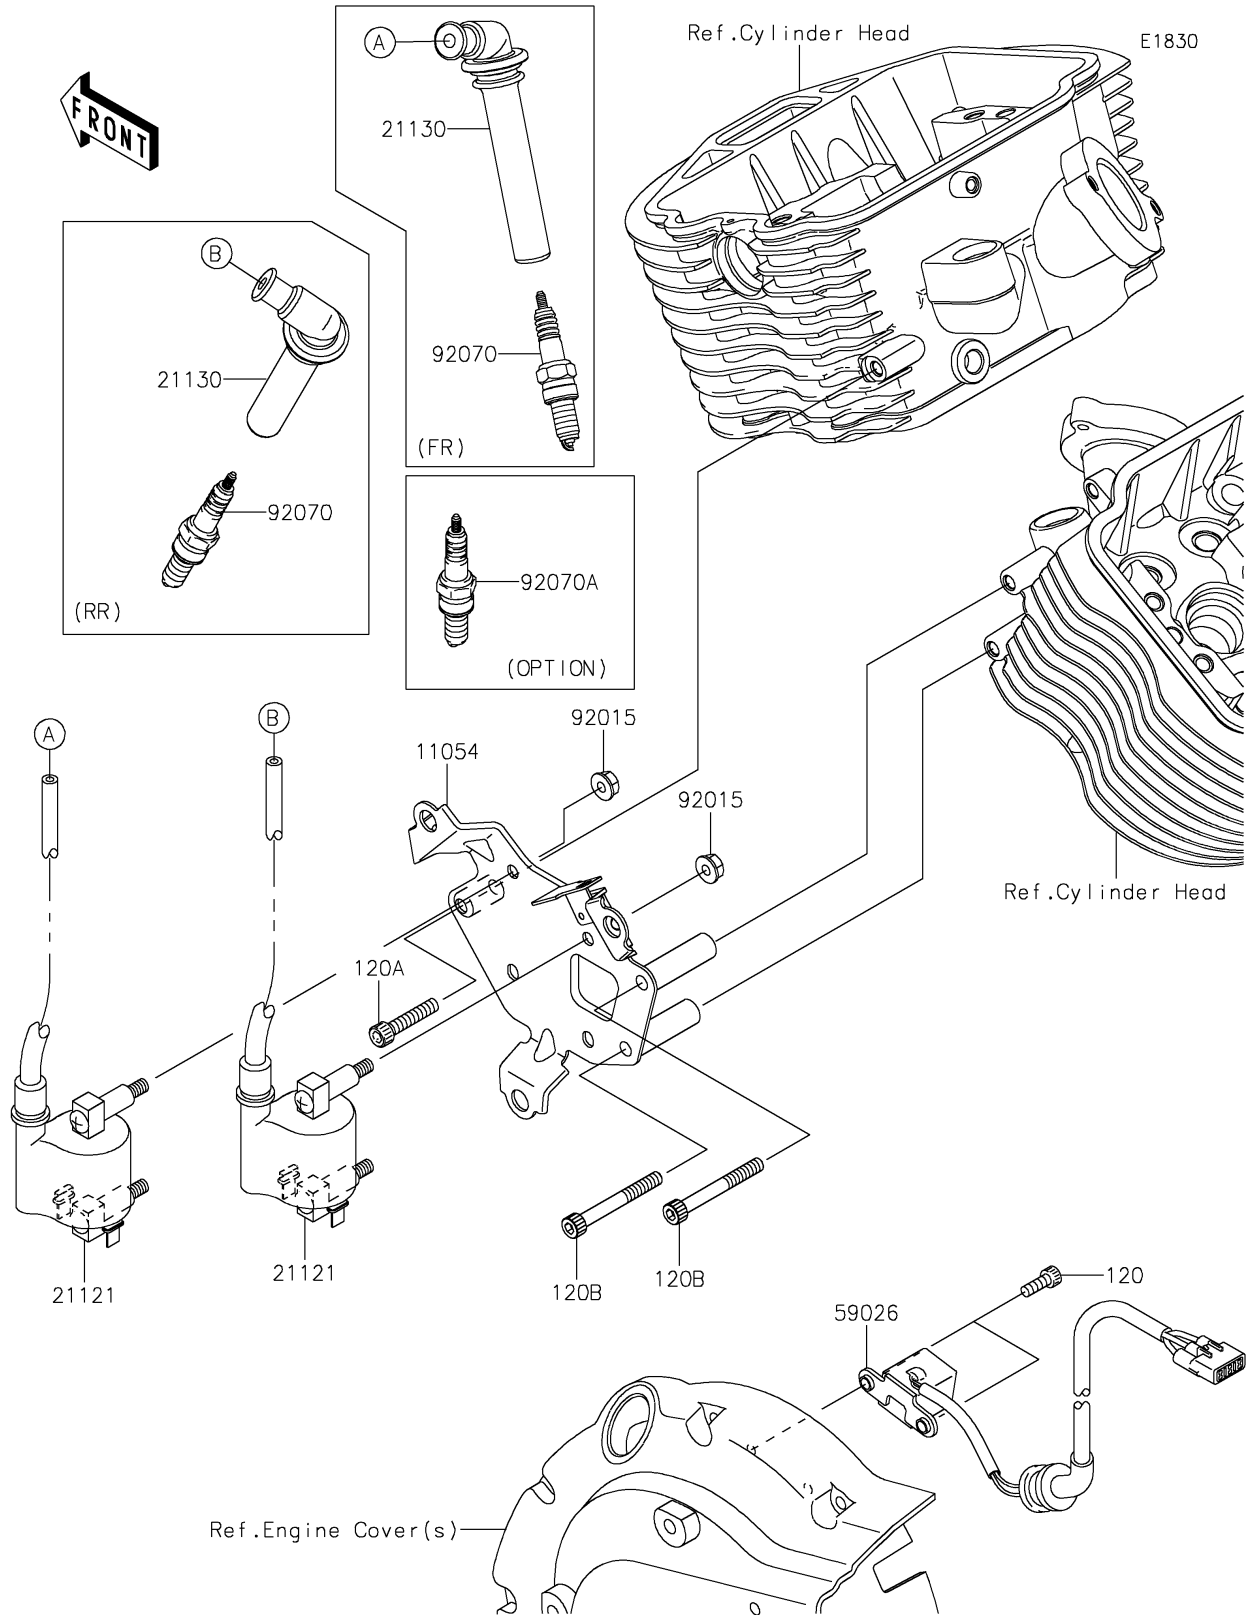

## 2016 Vulcan 900 Classic LT PARTS DIAGRAM

## 2016 Vulcan 900 Classic LT PARTS LIST

### Ignition System

ITEM NAME	PART NUMBER	QUANTITY
BRACKET,IGNITION COIL (Ref # 11054)	11054-1537	1
BOLT-SOCKET,5X14 (Ref # 120)	120CA0514	1
BOLT-SOCKET,6X35 (Ref # 120A)	120CA0635	1
BOLT-SOCKET,6X55 (Ref # 120B)	120CA0655	1
COIL-IGNITION (Ref # 21121)	21121-0027	1
CAP-SPARK PLUG (Ref # 21130)	21130-1075	1
COIL-PULSING (Ref # 59026)	59026-0017	1
NUT,FLANGED,6MM (Ref # 92015)	92015-1367	1
PLUG-SPARK,CPR7EA-9(NGK) (Ref # 92070)	92070-0022	1
PLUG-SPARK,CPR8EA-9(NGK) (Ref # 92070A)	92070-0029	1