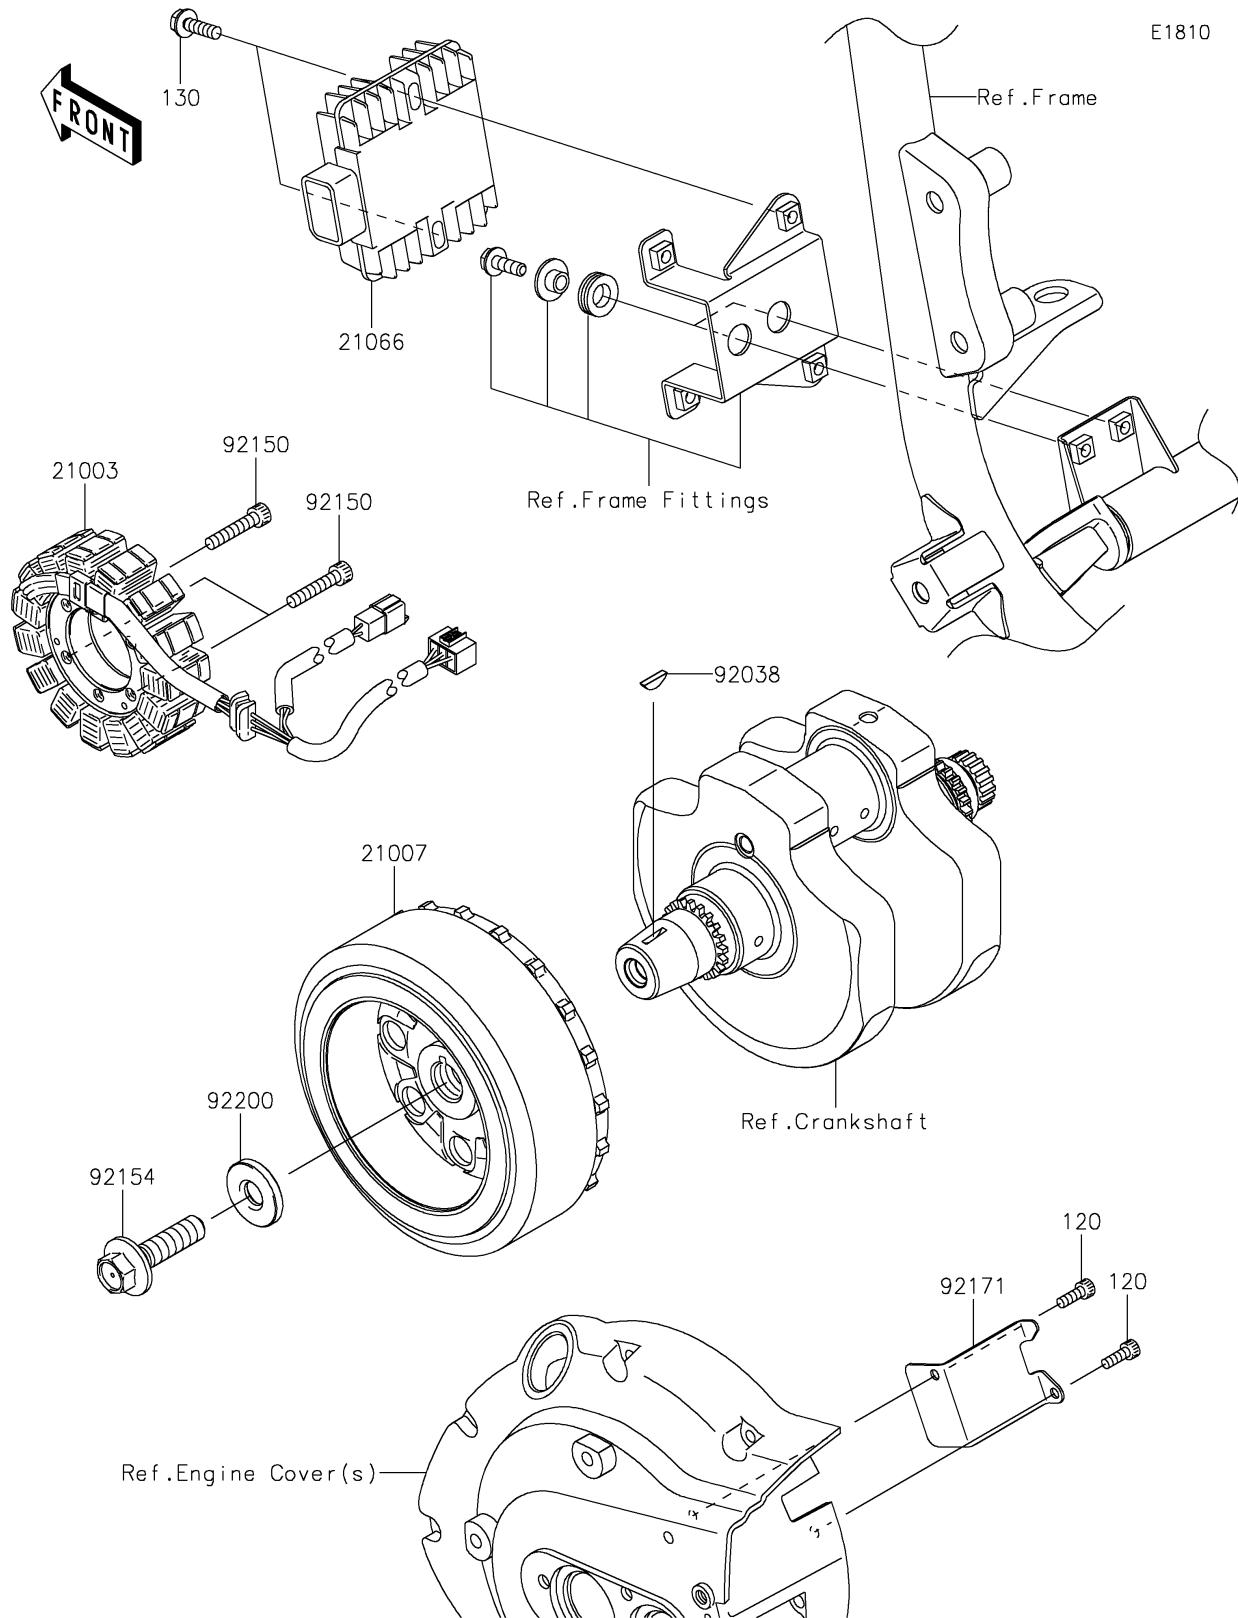

2016 Vulcan 900 Classic LT PARTS DIAGRAM

Generator

2016 Vulcan 900 Classic LT PARTS LIST

Generator

ITEM NAME	PART NUMBER	QUANTITY
BOLT-SOCKET,5X14 (Ref # 120)	120CA0514	1
BOLT-FLANGED,6X20 (Ref # 130)	130BB0620	1
STATOR (Ref # 21003)	21003-0053	1
ROTOR (Ref # 21007)	21007-0076	1
REGULATOR-VOLTAGE (Ref # 21066)	21066-0705	1
KEY,WOODRUFF (Ref # 92038)	92038-001	1
BOLT,SOCKET,6X30 (Ref # 92150)	92150-1433	1
BOLT,FLANGED,12X45 (Ref # 92154)	92154-1357	1
CLAMP (Ref # 92171)	92171-0563	1
WASHER,12X33X5 (Ref # 92200)	92200-0220	1