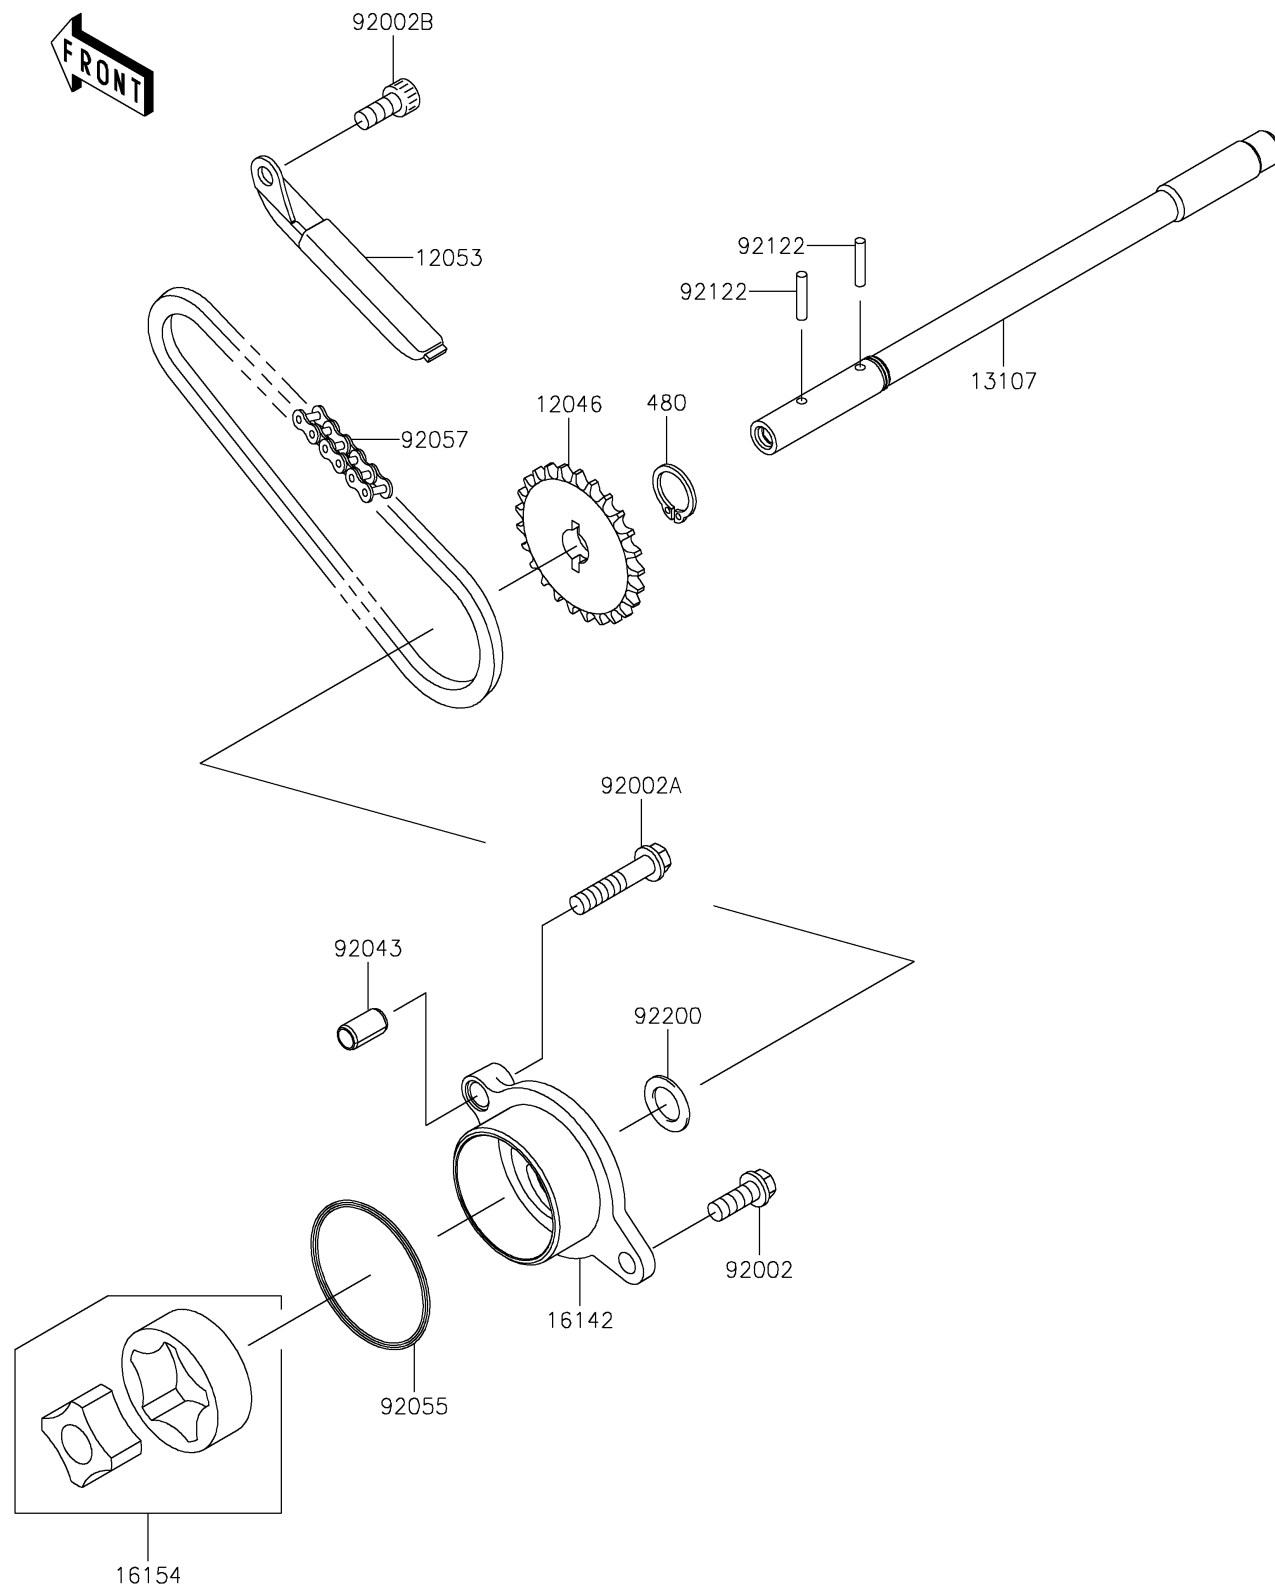

2016 VULCAN® 900 CLASSIC LT PARTS DIAGRAM

Oil Pump

E1712

2016 VULCAN® 900 CLASSIC LT PARTS LIST

Oil Pump

ITEM NAME	PART NUMBER	QUANTITY
-----------	-------------	----------