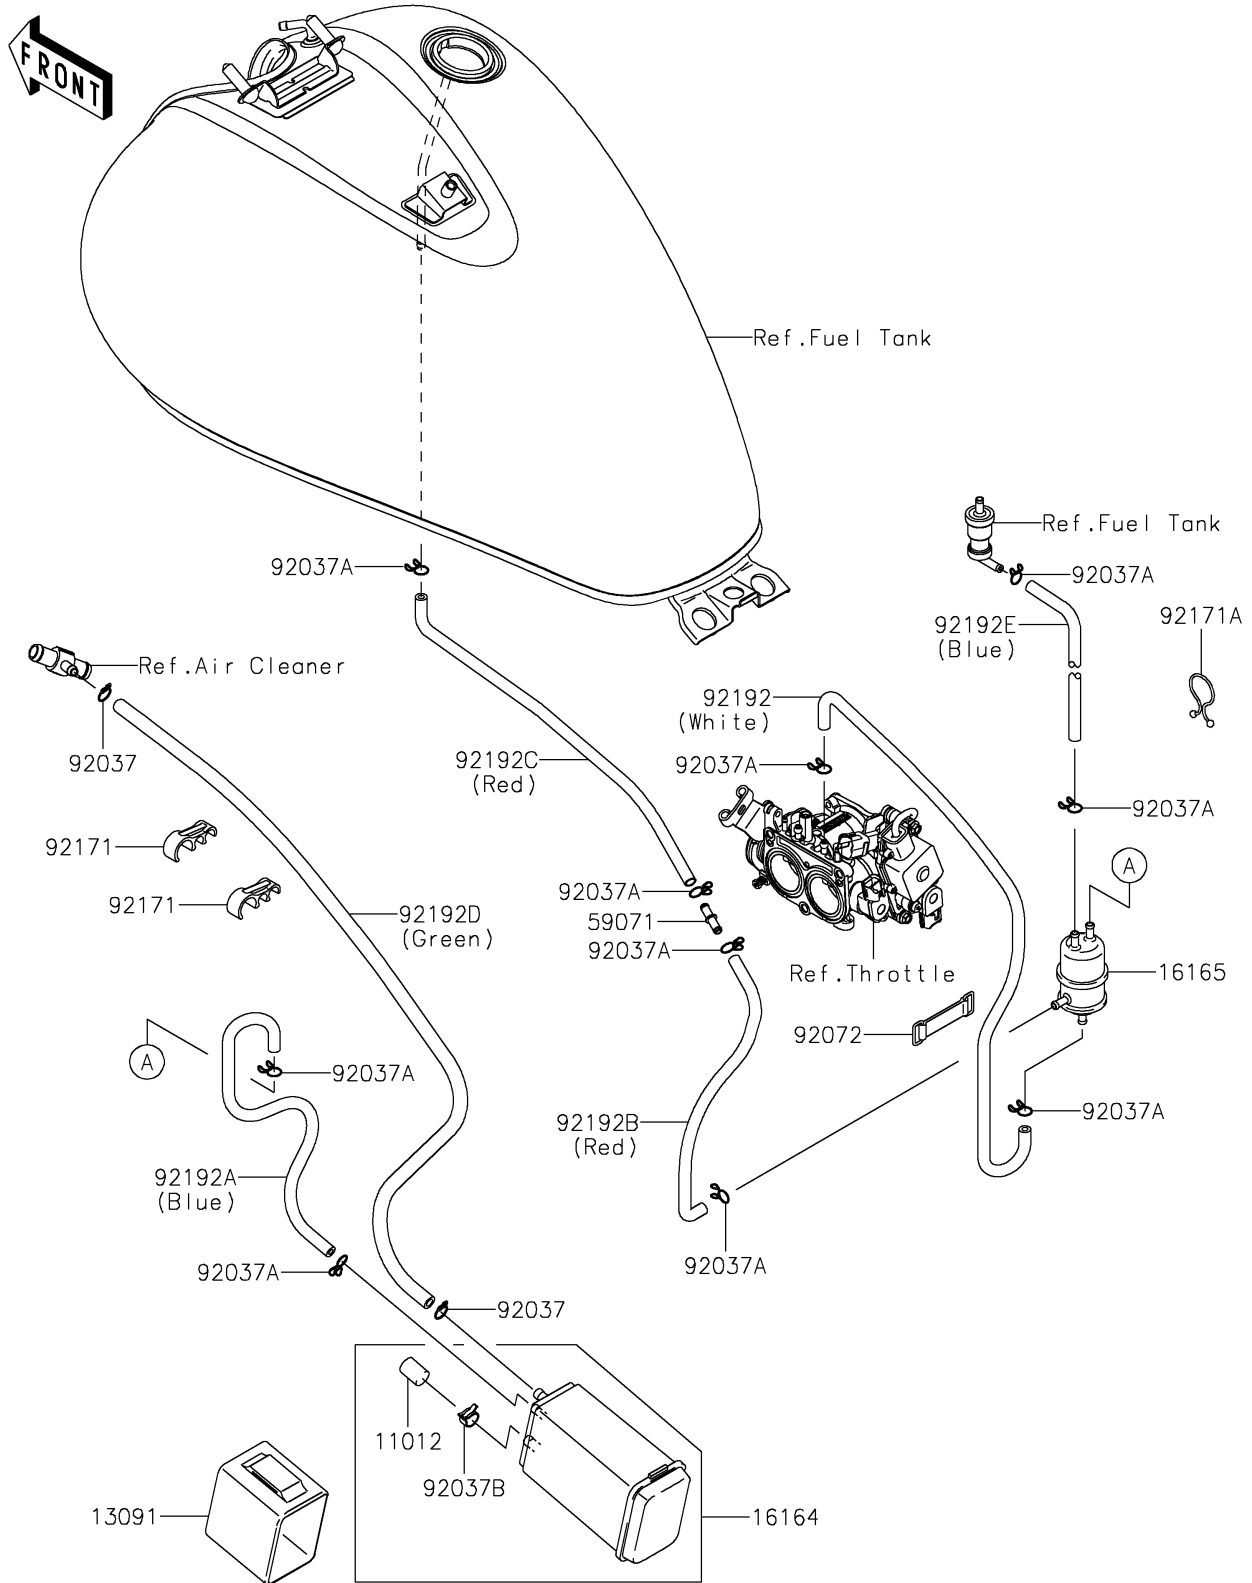

2016 Vulcan 900 Classic LT PARTS DIAGRAM

Fuel Evaporative System(CA)

E1650

2016 Vulcan 900 Classic LT PARTS LIST

Fuel Evaporative System(CA)

ITEM NAME	PART NUMBER	QUANTITY
CAP,CANISTER (Ref # 11012)	11012-1388	1
HOLDER,CANISTER (Ref # 13091)	13091-1308	1
CANISTER (Ref # 16164)	16164-0017	1
SEPARATOR (Ref # 16165)	16165-1001	1
JOINT (Ref # 59071)	59071-3717	1
CLAMP,HOSE (Ref # 92037)	92037-1104	1
CLAMP,TUBE (Ref # 92037A)	92037-147	1
CLAMP,CANISTER (Ref # 92037B)	92037-1512	1
BAND,L=50 (Ref # 92072)	92072-1419	1
CLAMP (Ref # 92171)	92171-0765	1
CLAMP (Ref # 92171A)	92171-1185	1
TUBE,SEPARATOR-THROBO,WHITE (Ref # 92192)	92192-0275	1
TUBE,SEPARATOR-CANISTER,BLUE (Ref # 92192A)	92192-0505	1
TUBE,SEPARATOR-JOINT,RED (Ref # 92192B)	92192-0506	1
TUBE,JOINT-TANK,RED (Ref # 92192C)	92192-0507	1
TUBE,7X12X760,GREEN (Ref # 92192D)	92192-0509	1
TUBE,5X10X705,BLUE (Ref # 92192E)	92192-1063	1