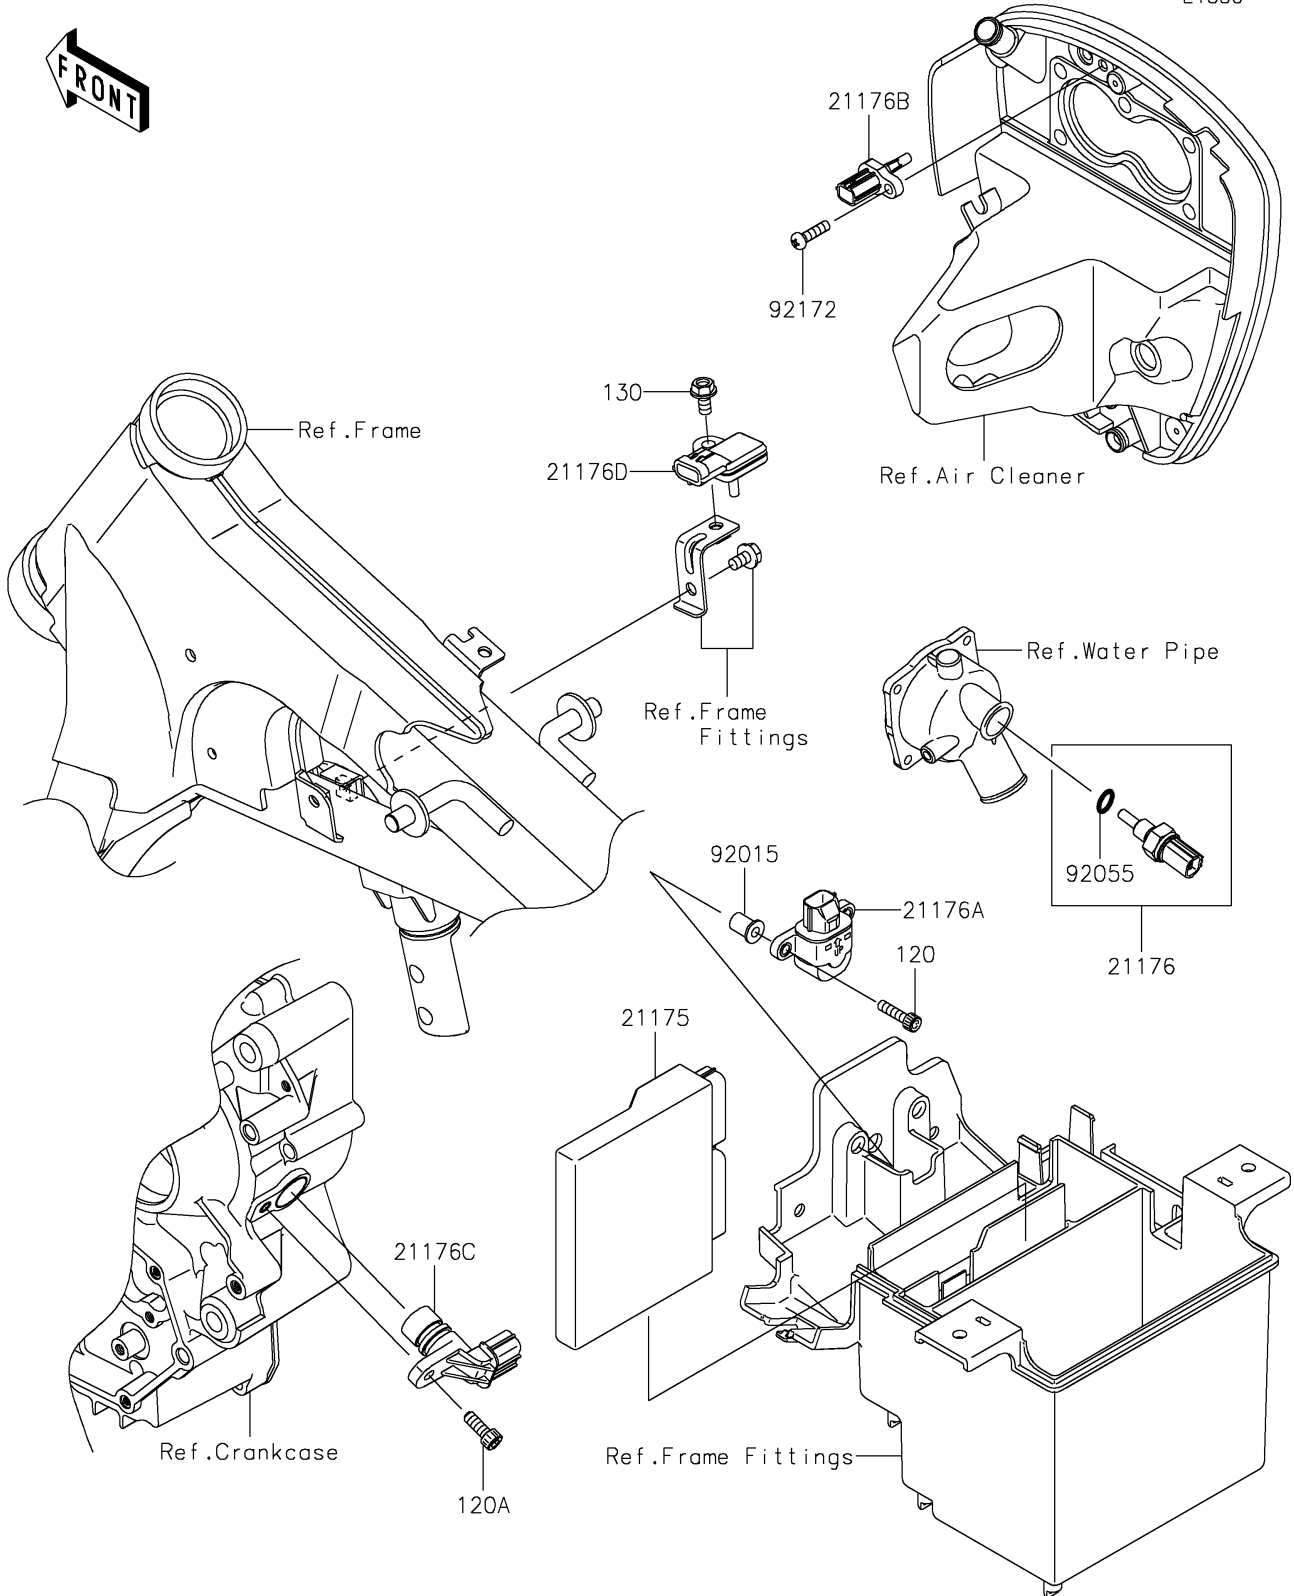

2016 Vulcan 900 Classic LT PARTS DIAGRAM

Fuel Injection

E1530

2016 Vulcan 900 Classic LT PARTS LIST

Fuel Injection

ITEM NAME	PART NUMBER	QUANTITY
BOLT-SOCKET,5X20 (Ref # 120)	120CA0520	1
BOLT-SOCKET,6X16 (Ref # 120A)	120CA0616	1
BOLT-FLANGED,6X12 (Ref # 130)	130BA0612	1
CONTROL UNIT-ELECTRONIC (Ref # 21175)	21175-0146	1
SENSOR,WATER TEMP (Ref # 21176)	21176-0009	1
SENSOR (Ref # 21176A)	21176-0025	1
SENSOR,AIR TEMPERATURE (Ref # 21176B)	21176-0048	1
SENSOR,SPEED (Ref # 21176C)	21176-0054	1
SENSOR,PRESSURE (Ref # 21176D)	21176-0058	1
NUT,WELL,5MM (Ref # 92015)	92015-1757	1
RING-O,9.5X1.9 (Ref # 92055)	92055-0016	1
SCREW,TAPPING,5X20 (Ref # 92172)	92172-0011	1